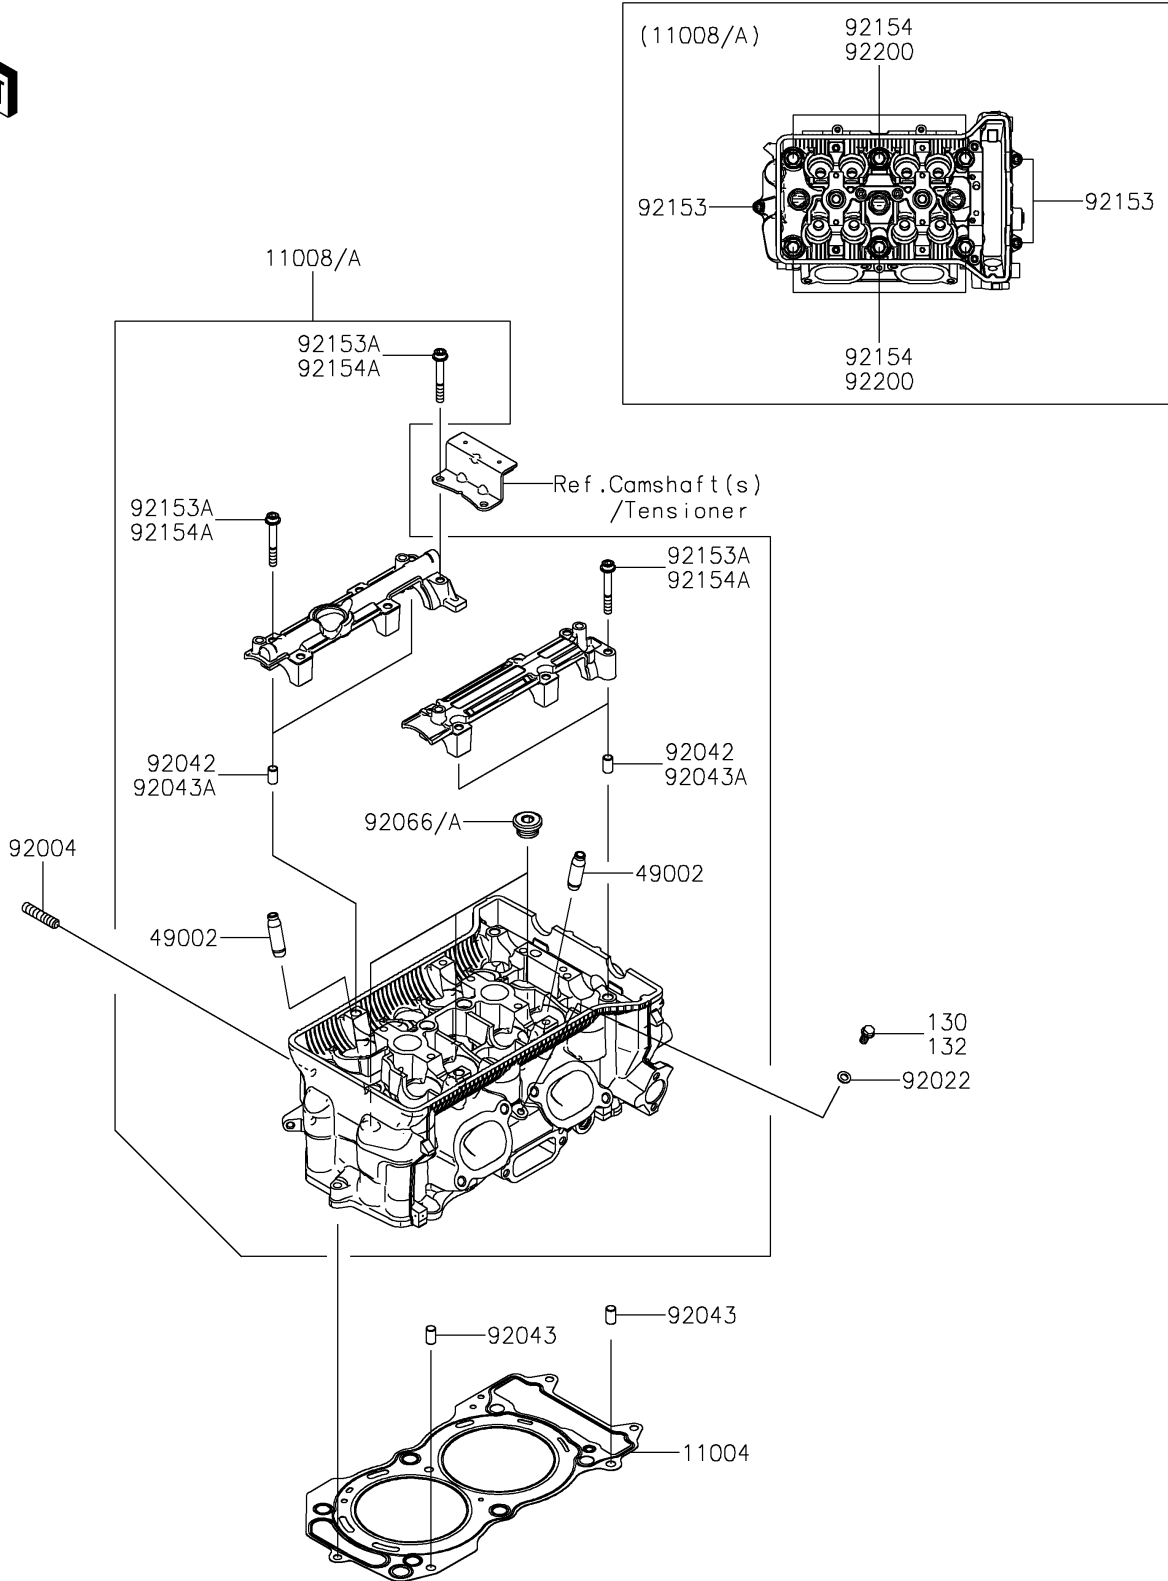

2024 MULE PRO-FXT™ 1000 PLATINUM RANCH EDITION

PARTS DIAGRAM Cylinder Head

E1111

2024 MULE PRO-FXT™ 1000 PLATINUM RANCH EDITION

PARTS LIST

Cylinder Head

ITEM NAME	PART NUMBER	QUANTITY
GASKET-HEAD (Ref # 11004)	11004-0809	1
HEAD-COMP-CYLINDER (Ref # 11008)	11008-1502	1
GUIDE-VALVE (Ref # 49002)	49002-0709	8
STUD,8X22 (Ref # 92004)	92004-1217	8
WASHER,6.2X11X1 (Ref # 92022)	92022-304	1
PIN,DOWEL,6.3X8X14 (Ref # 92042)	92042-007	4
PIN,8X14 (Ref # 92043)	92043-1567	2
PLUG,18X10 (Ref # 92066)	92066-0832	3
BOLT,6X95 (Ref # 92153)	92153-0320	3
BOLT,SOCKET,6X45 (Ref # 92153A)	92153-0656	12
BOLT,11X157 (Ref # 92154)	92154-3931	6
WASHER,11.5X20.5X3.2 (Ref # 92200)	92200-0727	6
BOLT-FLANGED,6X12 (Ref # 130)	130BA0612	1