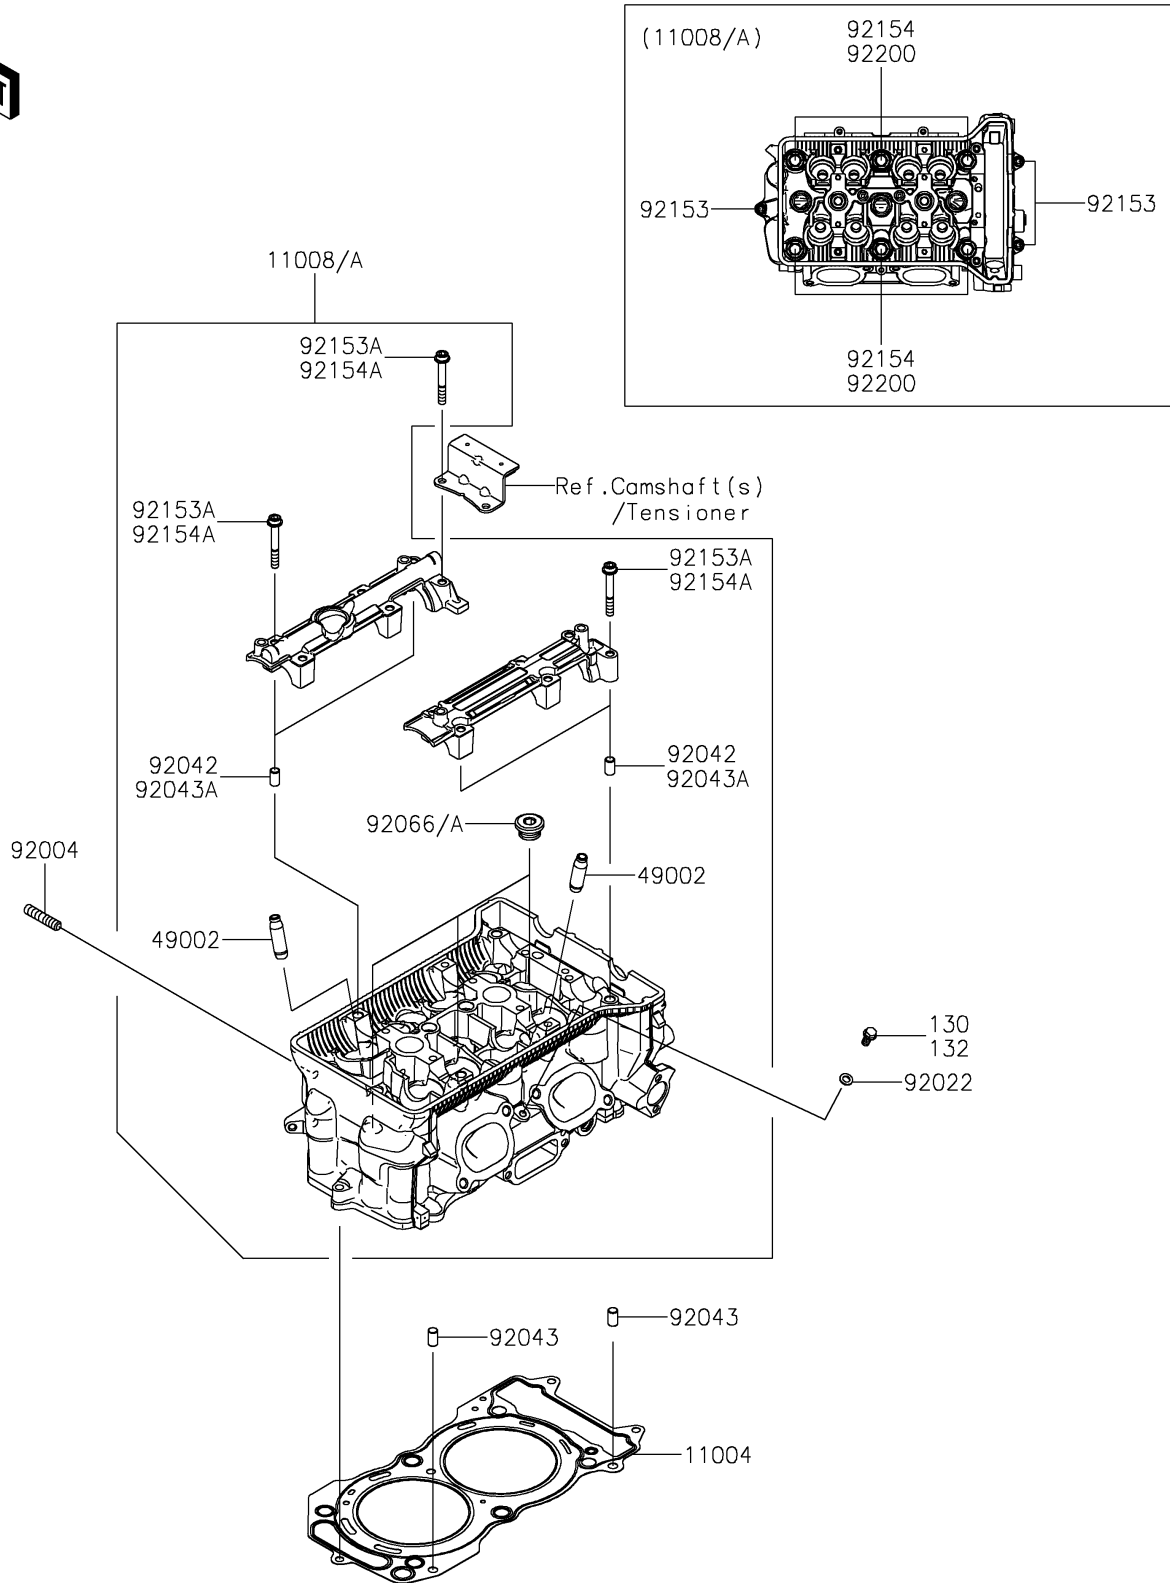

2024 MULE PRO-FXT 1000 Platinum

PARTS DIAGRAM

Cylinder Head

E1111

2024 MULE PRO-FXT 1000 Platinum

Kawasaki
Let the Good Times Roll®

PARTS LIST

Cylinder Head

ITEM NAME	PART NUMBER	QUANTITY
GASKET-HEAD (Ref # 11004)	11004-0809	1
HEAD-COMP-CYLINDER (Ref # 11008)	11008-1502	1
GUIDE-VALVE (Ref # 49002)	49002-0709	8
STUD,8X22 (Ref # 92004)	92004-1217	8
WASHER,6.2X11X1 (Ref # 92022)	92022-304	1
PIN,DOWEL,6.3X8X14 (Ref # 92042)	92042-007	4
PIN,8X14 (Ref # 92043)	92043-1567	2
PLUG,18X10 (Ref # 92066)	92066-0832	3
BOLT,6X95 (Ref # 92153)	92153-0320	3
BOLT,SOCKET,6X45 (Ref # 92153A)	92153-0656	12
BOLT,11X157 (Ref # 92154)	92154-3931	6
WASHER,11.5X20.5X3.2 (Ref # 92200)	92200-0727	6
BOLT-FLANGED,6X12 (Ref # 130)	130BA0612	1