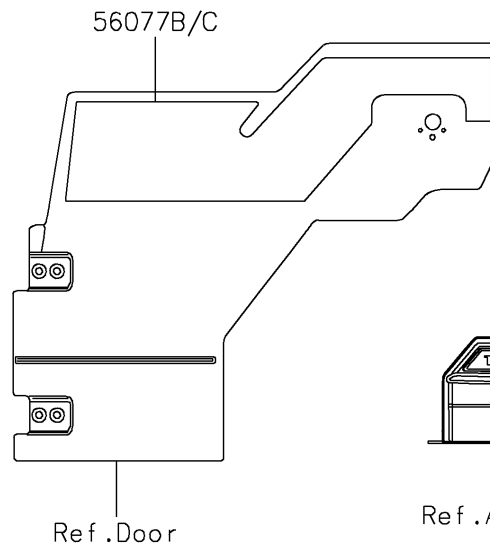

2026 MULE PRO-FXT™ 1000 LE CAMO

PARTS DIAGRAM

Decals(BSSNN-BVFNL)

F2861A

2026 MULE PRO-FXT™ 1000 LE CAMO

Kawasaki
Let the Good Times Roll®

PARTS LIST

Decals(BSSNN-BVFNL)

ITEM NAME	PART NUMBER	QUANTITY
MARK,KAWASAKI (Ref # 56054)	56054-3890	1
MARK,MULE PRO-FXT 1000 (Ref # 56054A)	56054-4015	2
PATTERN,SIDE GUARD,LH,FR (Ref # 56077)	56077-0434	1
PATTERN,SIDE GUARD,RH,FR (Ref # 56077A)	56077-0435	1
PATTERN,SIDE GUARD,LH,RR (Ref # 56077B)	56077-0436	1
PATTERN,SIDE GUARD,RH,RR (Ref # 56077C)	56077-0437	1
PATTERN,SIDE CARRIER,RH (Ref # 56077D)	56077-0440	1
PATTERN,AIR FILTER COVER (Ref # 56077E)	56077-1667	1
PATTERN,SIDE CARRIER,LH (Ref # 56077F)	56077-1668	1