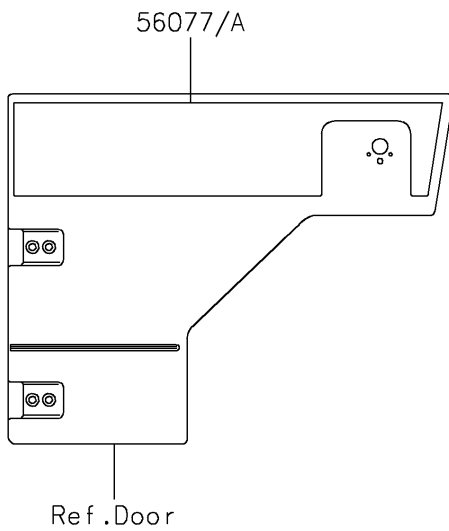

2026 MULE PRO-FXT™ 1000 LE CAMO

PARTS DIAGRAM

Decals(BSSNN-BVFNL)

F2861A

2026 MULE PRO-FXT™ 1000 LE CAMO

Kawasaki
Let the Good Times Roll®

PARTS LIST

Decals(BSSNN-BVFNL)

ITEM NAME	PART NUMBER	QUANTITY
MARK,KAWASAKI (Ref # 56054)	56054-3890	1
MARK,MULE PRO-FXT 1000 (Ref # 56054A)	56054-4015	2
PATTERN,SIDE GUARD,LH,FR (Ref # 56077)	56077-0434	1
PATTERN,SIDE GUARD,RH,FR (Ref # 56077A)	56077-0435	1
PATTERN,SIDE GUARD,LH,RR (Ref # 56077B)	56077-0436	1
PATTERN,SIDE GUARD,RH,RR (Ref # 56077C)	56077-0437	1
PATTERN,SIDE CARRIER,RH (Ref # 56077D)	56077-0440	1
PATTERN,AIR FILTER COVER (Ref # 56077E)	56077-1667	1
PATTERN,SIDE CARRIER,LH (Ref # 56077F)	56077-1668	1