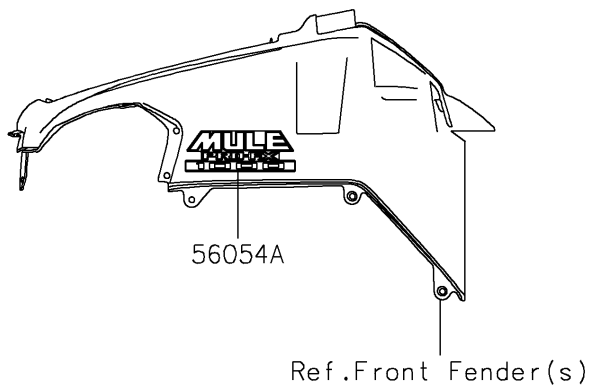

2026 MULE PRO-FXT™ 1000 LE CAMO

PARTS DIAGRAM

Decals(BSSNN-BVFNL)

F2861A

2026 MULE PRO-FXT™ 1000 LE CAMO

Kawasaki
Let the Good Times Roll®

PARTS LIST

Decals(BSSNN-BVFNL)

ITEM NAME	PART NUMBER	QUANTITY
MARK,KAWASAKI (Ref # 56054)	56054-3890	1
MARK,MULE PRO-FXT 1000 (Ref # 56054A)	56054-4015	2
PATTERN,SIDE GUARD,LH,FR (Ref # 56077)	56077-0434	1
PATTERN,SIDE GUARD,RH,FR (Ref # 56077A)	56077-0435	1
PATTERN,SIDE GUARD,LH,RR (Ref # 56077B)	56077-0436	1
PATTERN,SIDE GUARD,RH,RR (Ref # 56077C)	56077-0437	1
PATTERN,SIDE CARRIER,RH (Ref # 56077D)	56077-0440	1
PATTERN,AIR FILTER COVER (Ref # 56077E)	56077-1667	1
PATTERN,SIDE CARRIER,LH (Ref # 56077F)	56077-1668	1