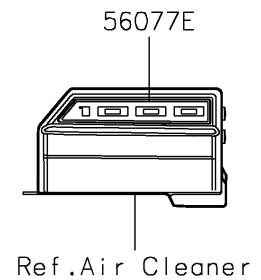

2026 MULE PRO-FXT™ 1000 LE CAMO

PARTS DIAGRAM

Decals(BSSNN-BVFNL)

F2861A

2026 MULE PRO-FXT™ 1000 LE CAMO

Kawasaki
Let the Good Times Roll®

PARTS LIST

Decals(BSSNN-BVFNL)

ITEM NAME	PART NUMBER	QUANTITY
MARK,KAWASAKI (Ref # 56054)	56054-3890	1
MARK,MULE PRO-FXT 1000 (Ref # 56054A)	56054-4015	2
PATTERN,SIDE GUARD,LH,FR (Ref # 56077)	56077-0434	1
PATTERN,SIDE GUARD,RH,FR (Ref # 56077A)	56077-0435	1
PATTERN,SIDE GUARD,LH,RR (Ref # 56077B)	56077-0436	1
PATTERN,SIDE GUARD,RH,RR (Ref # 56077C)	56077-0437	1
PATTERN,SIDE CARRIER,RH (Ref # 56077D)	56077-0440	1
PATTERN,AIR FILTER COVER (Ref # 56077E)	56077-1667	1
PATTERN,SIDE CARRIER,LH (Ref # 56077F)	56077-1668	1