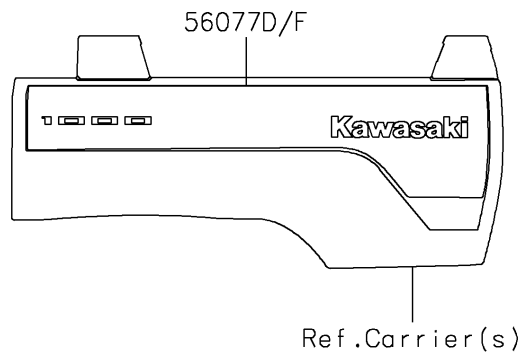

2026 MULE PRO-FXT™ 1000 LE CAMO

PARTS DIAGRAM

Decals(BSSNN-BVFNL)

F2861A

2026 MULE PRO-FXT™ 1000 LE CAMO

Kawasaki
Let the Good Times Roll®

PARTS LIST

Decals(BSSNN-BVFNL)

ITEM NAME	PART NUMBER	QUANTITY
MARK,KAWASAKI (Ref # 56054)	56054-3890	1
MARK,MULE PRO-FXT 1000 (Ref # 56054A)	56054-4015	2
PATTERN,SIDE GUARD,LH,FR (Ref # 56077)	56077-0434	1
PATTERN,SIDE GUARD,RH,FR (Ref # 56077A)	56077-0435	1
PATTERN,SIDE GUARD,LH,RR (Ref # 56077B)	56077-0436	1
PATTERN,SIDE GUARD,RH,RR (Ref # 56077C)	56077-0437	1
PATTERN,SIDE CARRIER,RH (Ref # 56077D)	56077-0440	1
PATTERN,AIR FILTER COVER (Ref # 56077E)	56077-1667	1
PATTERN,SIDE CARRIER,LH (Ref # 56077F)	56077-1668	1