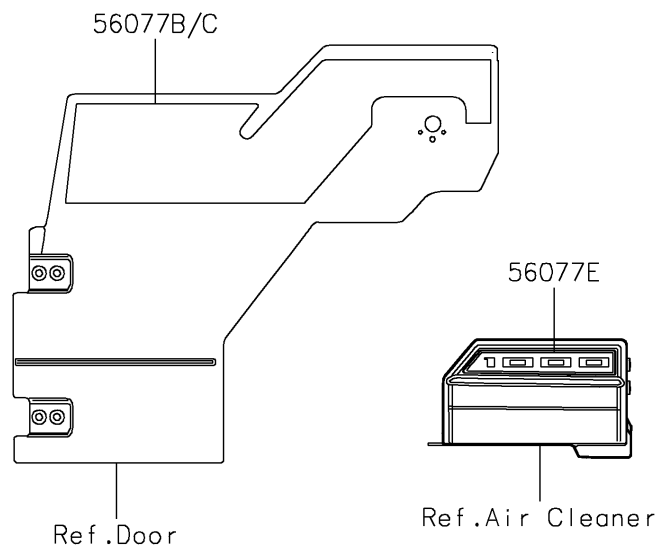

2025 MULE PRO-FXR 1000

PARTS DIAGRAM

Decals(BSSNN-BVFNL)

F2861A

2025 MULE PRO-FXR 1000

PARTS LIST

Decals(BSSNN-BVFNL)

ITEM NAME	PART NUMBER	QUANTITY
MARK,KAWASAKI (Ref # 56054)	56054-3890	1
MARK,MULE PRO-FXT 1000 (Ref # 56054A)	56054-4015	2
PATTERN,SIDE GUARD,LH,FR (Ref # 56077)	56077-0434	1
PATTERN,SIDE GUARD,RH,FR (Ref # 56077A)	56077-0435	1
PATTERN,SIDE GUARD,LH,RR (Ref # 56077B)	56077-0436	1
PATTERN,SIDE GUARD,RH,RR (Ref # 56077C)	56077-0437	1
PATTERN,SIDE CARRIER,RH (Ref # 56077D)	56077-0440	1
PATTERN,AIR FILTER COVER (Ref # 56077E)	56077-1667	1
PATTERN,SIDE CARRIER,LH (Ref # 56077F)	56077-1668	1