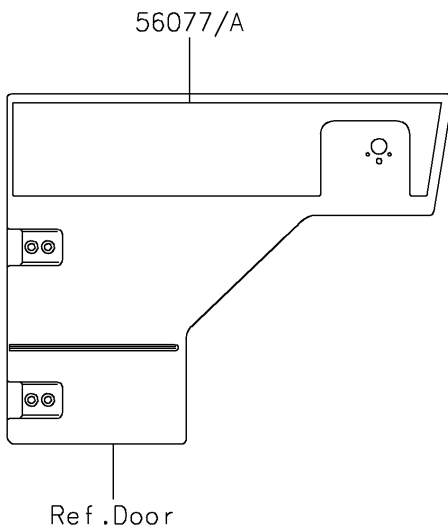

2025 MULE PRO-FXR 1000

PARTS DIAGRAM

Decals(BSSNN-BVFNL)

F2861A

2025 MULE PRO-FXR 1000

PARTS LIST

Decals(BSSNN-BVFNL)

ITEM NAME	PART NUMBER	QUANTITY
MARK,KAWASAKI (Ref # 56054)	56054-3890	1
MARK,MULE PRO-FXT 1000 (Ref # 56054A)	56054-4015	2
PATTERN,SIDE GUARD,LH,FR (Ref # 56077)	56077-0434	1
PATTERN,SIDE GUARD,RH,FR (Ref # 56077A)	56077-0435	1
PATTERN,SIDE GUARD,LH,RR (Ref # 56077B)	56077-0436	1
PATTERN,SIDE GUARD,RH,RR (Ref # 56077C)	56077-0437	1
PATTERN,SIDE CARRIER,RH (Ref # 56077D)	56077-0440	1
PATTERN,AIR FILTER COVER (Ref # 56077E)	56077-1667	1
PATTERN,SIDE CARRIER,LH (Ref # 56077F)	56077-1668	1