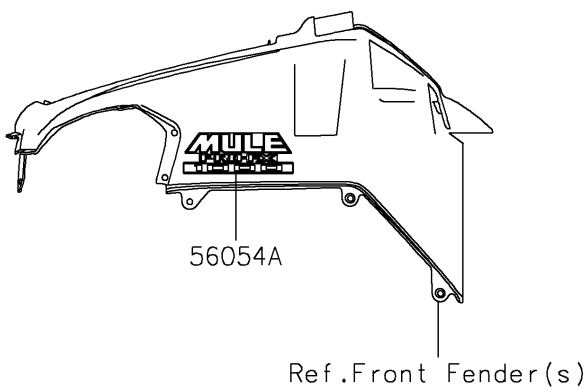

2025 MULE PRO-FXR 1000

PARTS DIAGRAM

Decals(BSSNN-BVFNL)

F2861A

2025 MULE PRO-FXR 1000

PARTS LIST

Decals(BSSNN-BVFNL)

ITEM NAME	PART NUMBER	QUANTITY
MARK,KAWASAKI (Ref # 56054)	56054-3890	1
MARK,MULE PRO-FXT 1000 (Ref # 56054A)	56054-4015	2
PATTERN,SIDE GUARD,LH,FR (Ref # 56077)	56077-0434	1
PATTERN,SIDE GUARD,RH,FR (Ref # 56077A)	56077-0435	1
PATTERN,SIDE GUARD,LH,RR (Ref # 56077B)	56077-0436	1
PATTERN,SIDE GUARD,RH,RR (Ref # 56077C)	56077-0437	1
PATTERN,SIDE CARRIER,RH (Ref # 56077D)	56077-0440	1
PATTERN,AIR FILTER COVER (Ref # 56077E)	56077-1667	1
PATTERN,SIDE CARRIER,LH (Ref # 56077F)	56077-1668	1