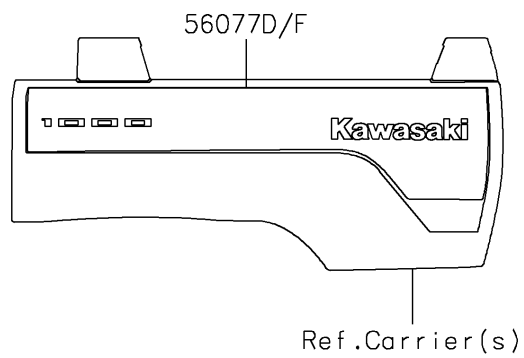

2025 MULE PRO-FXR 1000

PARTS DIAGRAM

Decals(BSSNN-BVFNL)

F2861A

2025 MULE PRO-FXR 1000

PARTS LIST

Decals(BSSNN-BVFNL)

ITEM NAME	PART NUMBER	QUANTITY
MARK,KAWASAKI (Ref # 56054)	56054-3890	1
MARK,MULE PRO-FXT 1000 (Ref # 56054A)	56054-4015	2
PATTERN,SIDE GUARD,LH,FR (Ref # 56077)	56077-0434	1
PATTERN,SIDE GUARD,RH,FR (Ref # 56077A)	56077-0435	1
PATTERN,SIDE GUARD,LH,RR (Ref # 56077B)	56077-0436	1
PATTERN,SIDE GUARD,RH,RR (Ref # 56077C)	56077-0437	1
PATTERN,SIDE CARRIER,RH (Ref # 56077D)	56077-0440	1
PATTERN,AIR FILTER COVER (Ref # 56077E)	56077-1667	1
PATTERN,SIDE CARRIER,LH (Ref # 56077F)	56077-1668	1