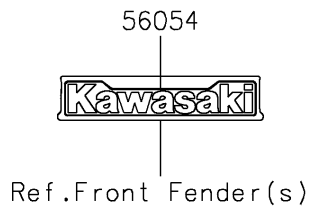

2025 MULE PRO-FXR 1000

PARTS DIAGRAM

Decals(BSSNN-BVFNL)

F2861A

2025 MULE PRO-FXR 1000

PARTS LIST

Decals(BSSNN-BVFNL)

ITEM NAME	PART NUMBER	QUANTITY
MARK,KAWASAKI (Ref # 56054)	56054-3890	1
MARK,MULE PRO-FXT 1000 (Ref # 56054A)	56054-4015	2
PATTERN,SIDE GUARD,LH,FR (Ref # 56077)	56077-0434	1
PATTERN,SIDE GUARD,RH,FR (Ref # 56077A)	56077-0435	1
PATTERN,SIDE GUARD,LH,RR (Ref # 56077B)	56077-0436	1
PATTERN,SIDE GUARD,RH,RR (Ref # 56077C)	56077-0437	1
PATTERN,SIDE CARRIER,RH (Ref # 56077D)	56077-0440	1
PATTERN,AIR FILTER COVER (Ref # 56077E)	56077-1667	1
PATTERN,SIDE CARRIER,LH (Ref # 56077F)	56077-1668	1