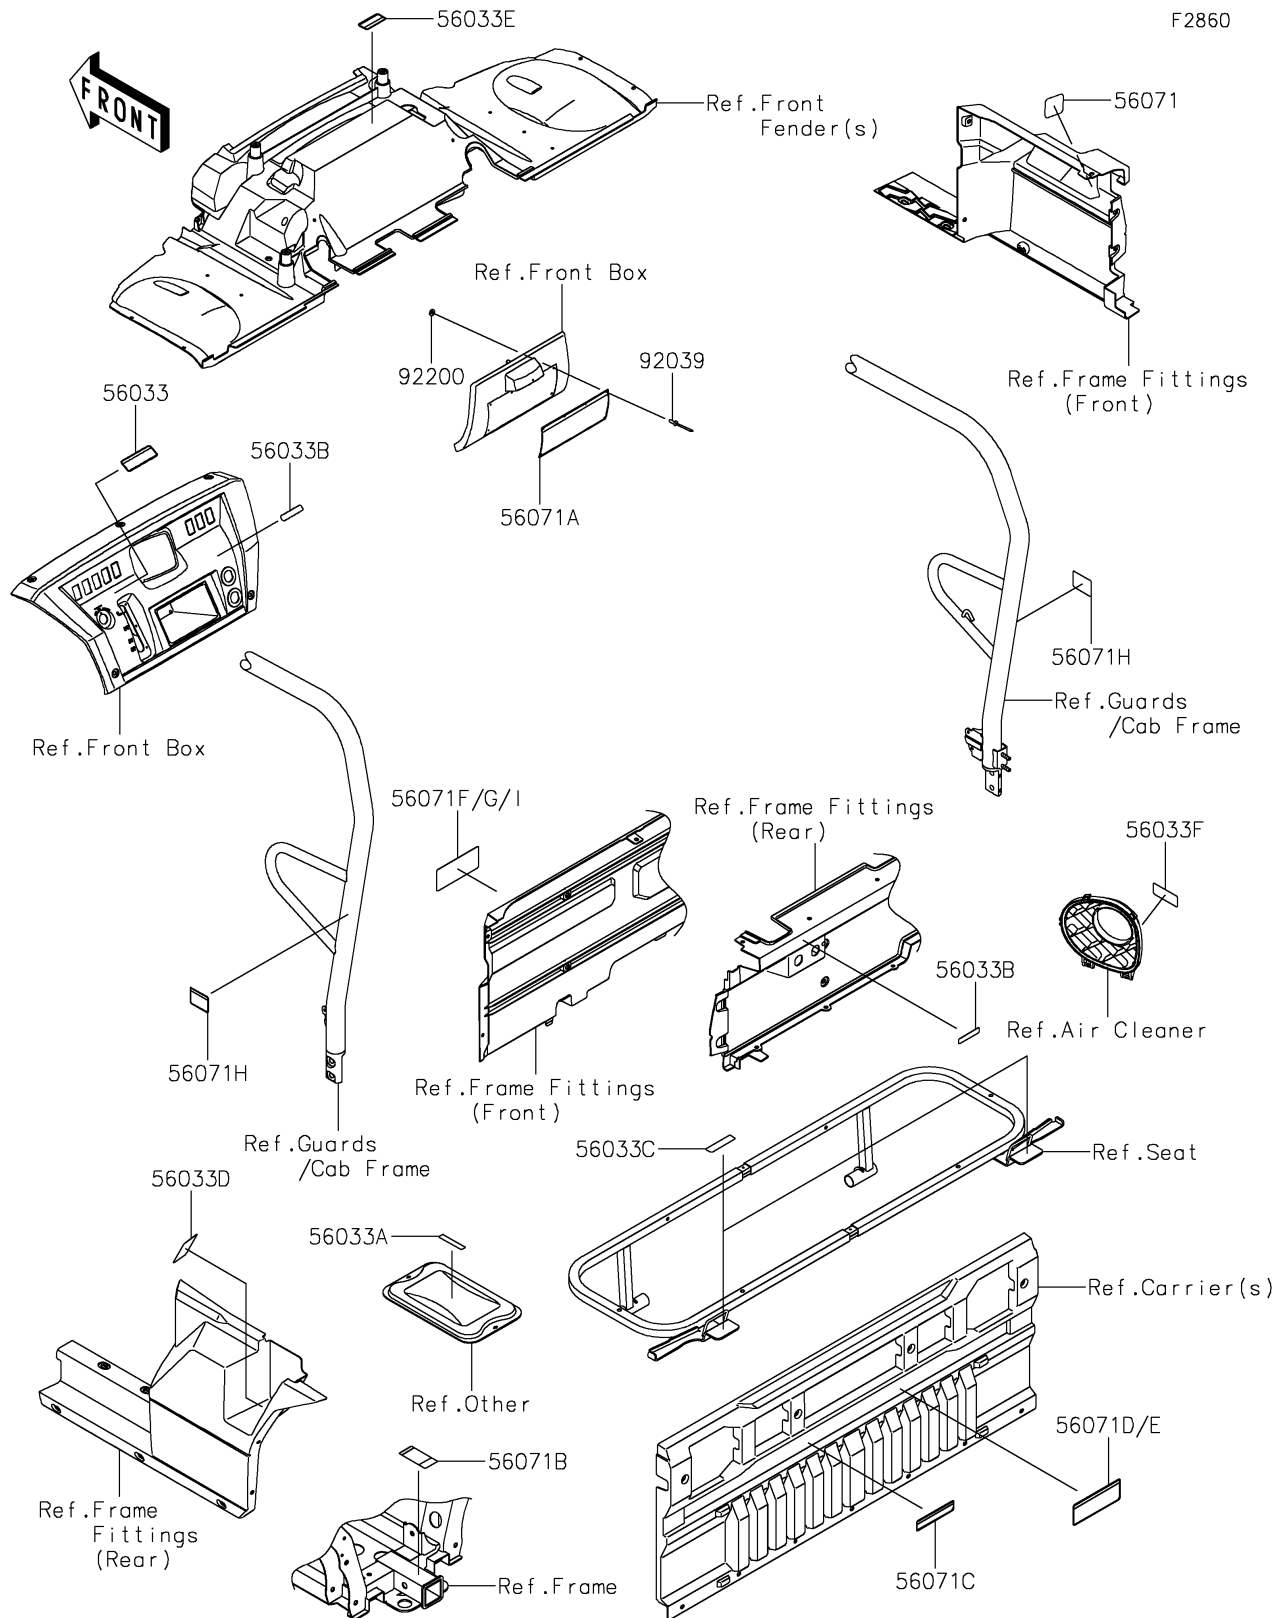

2024 MULE PRO-FXT™ 1000 LE CAMO

PARTS DIAGRAM

Labels

2024 MULE PRO-FXT™ 1000 LE CAMO

Kawasaki
Let the Good Times Roll®

PARTS LIST

Labels

ITEM NAME	PART NUMBER	QUANTITY
LABEL-MANUAL,SHIFT NOTICE (Ref # 56033)	56033-0822	1
LABEL-MANUAL,STORAGE MAX LOAD (Ref # 56033A)	56033-0966	1
LABEL-MANUAL,DC OUTLET (Ref # 56033B)	56033-0997	2
LABEL-MANUAL,REAR SEAT (Ref # 56033C)	56033-0999	2
LABEL-MANUAL,DRIVE BELT (Ref # 56033D)	56033-1000	1
LABEL-MANUAL,FRONT HOOD (Ref # 56033E)	56033-1379	1
LABEL-MANUAL,AIR CLEANER (Ref # 56033F)	56033-1488	1
LABEL-WARNING,GASOLINE (Ref # 56071)	56071-0588	1
LABEL-WARNING,GENERAL (Ref # 56071A)	56071-0709	1
LABEL-WARNING,TRAILER HITCH (Ref # 56071B)	56071-0711	1
LABEL-WARNING,SCREEN OPERATION (Ref # 56071C)	56071-0712	1
LABEL-WARNING,CARGO CAPA. (Ref # 56071D)	56071-0713	1
LABEL-WARNING,CARGO CAPA. (Ref # 56071E)	56071-0714	1
LABEL-WARNING,TIRE&LOAD (Ref # 56071F)	56071-0719	1
LABEL-WARNING,TIRE&LOAD (Ref # 56071G)	56071-0721	1
LABEL-WARNING,BED OPERATION (Ref # 56071H)	56071-0979	2
RIVET,3.2X8 (Ref # 92039)	92039-3763	6
WASHER,3.5X8X1 (Ref # 92200)	92200-1251	6