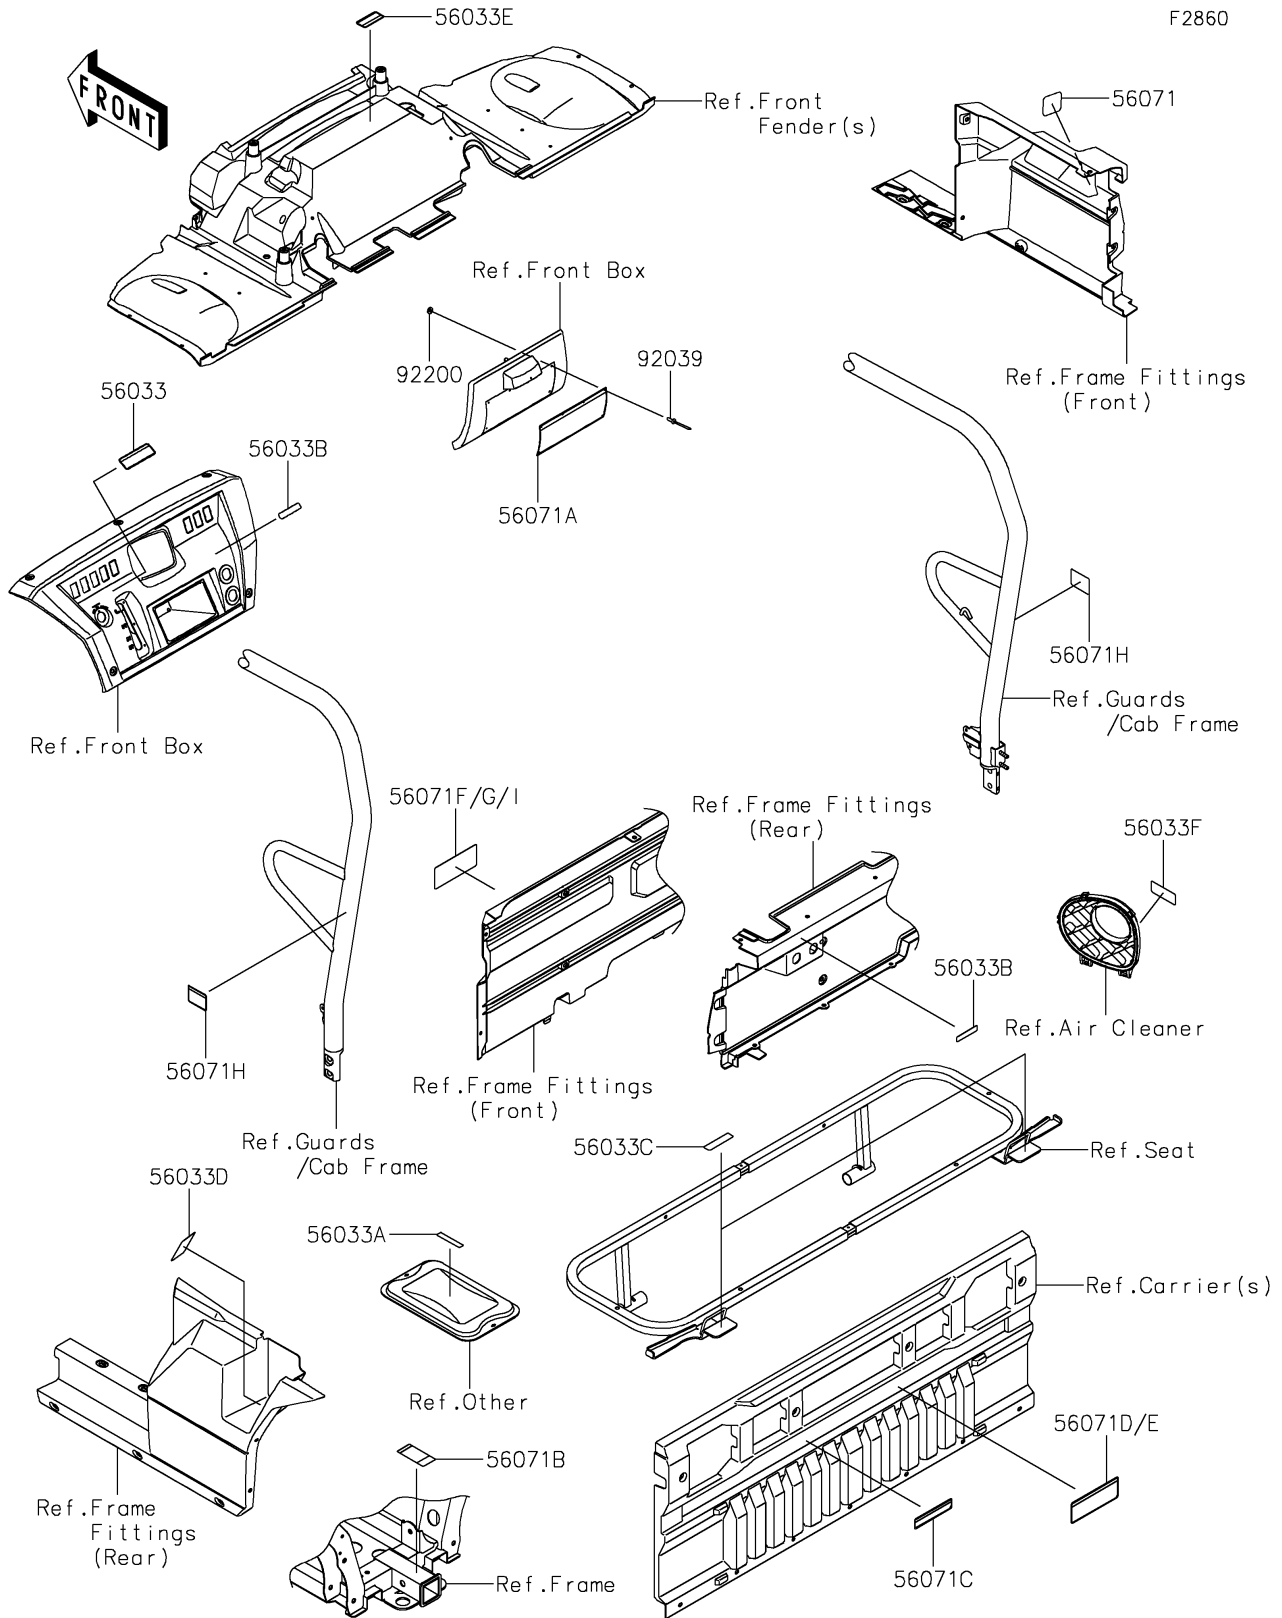

2026 MULE PRO-FXT™ 1000 LE CAMO

PARTS DIAGRAM

Labels

2026 MULE PRO-FXT™ 1000 LE CAMO

Kawasaki
Let the Good Times Roll®

PARTS LIST

Labels

ITEM NAME	PART NUMBER	QUANTITY
LABEL-MANUAL,SHIFT NOTICE (Ref # 56033)	56033-0822	1
LABEL-MANUAL,STORAGE MAX LOAD (Ref # 56033A)	56033-0966	1
LABEL-MANUAL,DC OUTLET (Ref # 56033B)	56033-0997	2
LABEL-MANUAL,REAR SEAT (Ref # 56033C)	56033-0999	2
LABEL-MANUAL,DRIVE BELT (Ref # 56033D)	56033-1000	1
LABEL-MANUAL,FRONT HOOD (Ref # 56033E)	56033-1379	1
LABEL-MANUAL,AIR CLEANER (Ref # 56033F)	56033-1488	1
LABEL-WARNING,GASOLINE (Ref # 56071)	56071-0588	1
LABEL-WARNING,GENERAL (Ref # 56071A)	56071-0709	1
LABEL-WARNING,TRAILER HITCH (Ref # 56071B)	56071-0711	1
LABEL-WARNING,SCREEN OPERATION (Ref # 56071C)	56071-0712	1
LABEL-WARNING,CARGO CAPA. (Ref # 56071D)	56071-0713	1
LABEL-WARNING,CARGO CAPA. (Ref # 56071E)	56071-0714	1
LABEL-WARNING,TIRE&LOAD (Ref # 56071G)	56071-0721	1
LABEL-WARNING,BED OPERATION (Ref # 56071H)	56071-0979	2
LABEL-WARNING,TIRE&LOAD (Ref # 56071I)	56071-1440	1
RIVET,3.2X8 (Ref # 92039)	92039-3763	6
WASHER,3.5X8X1 (Ref # 92200)	92200-1251	6