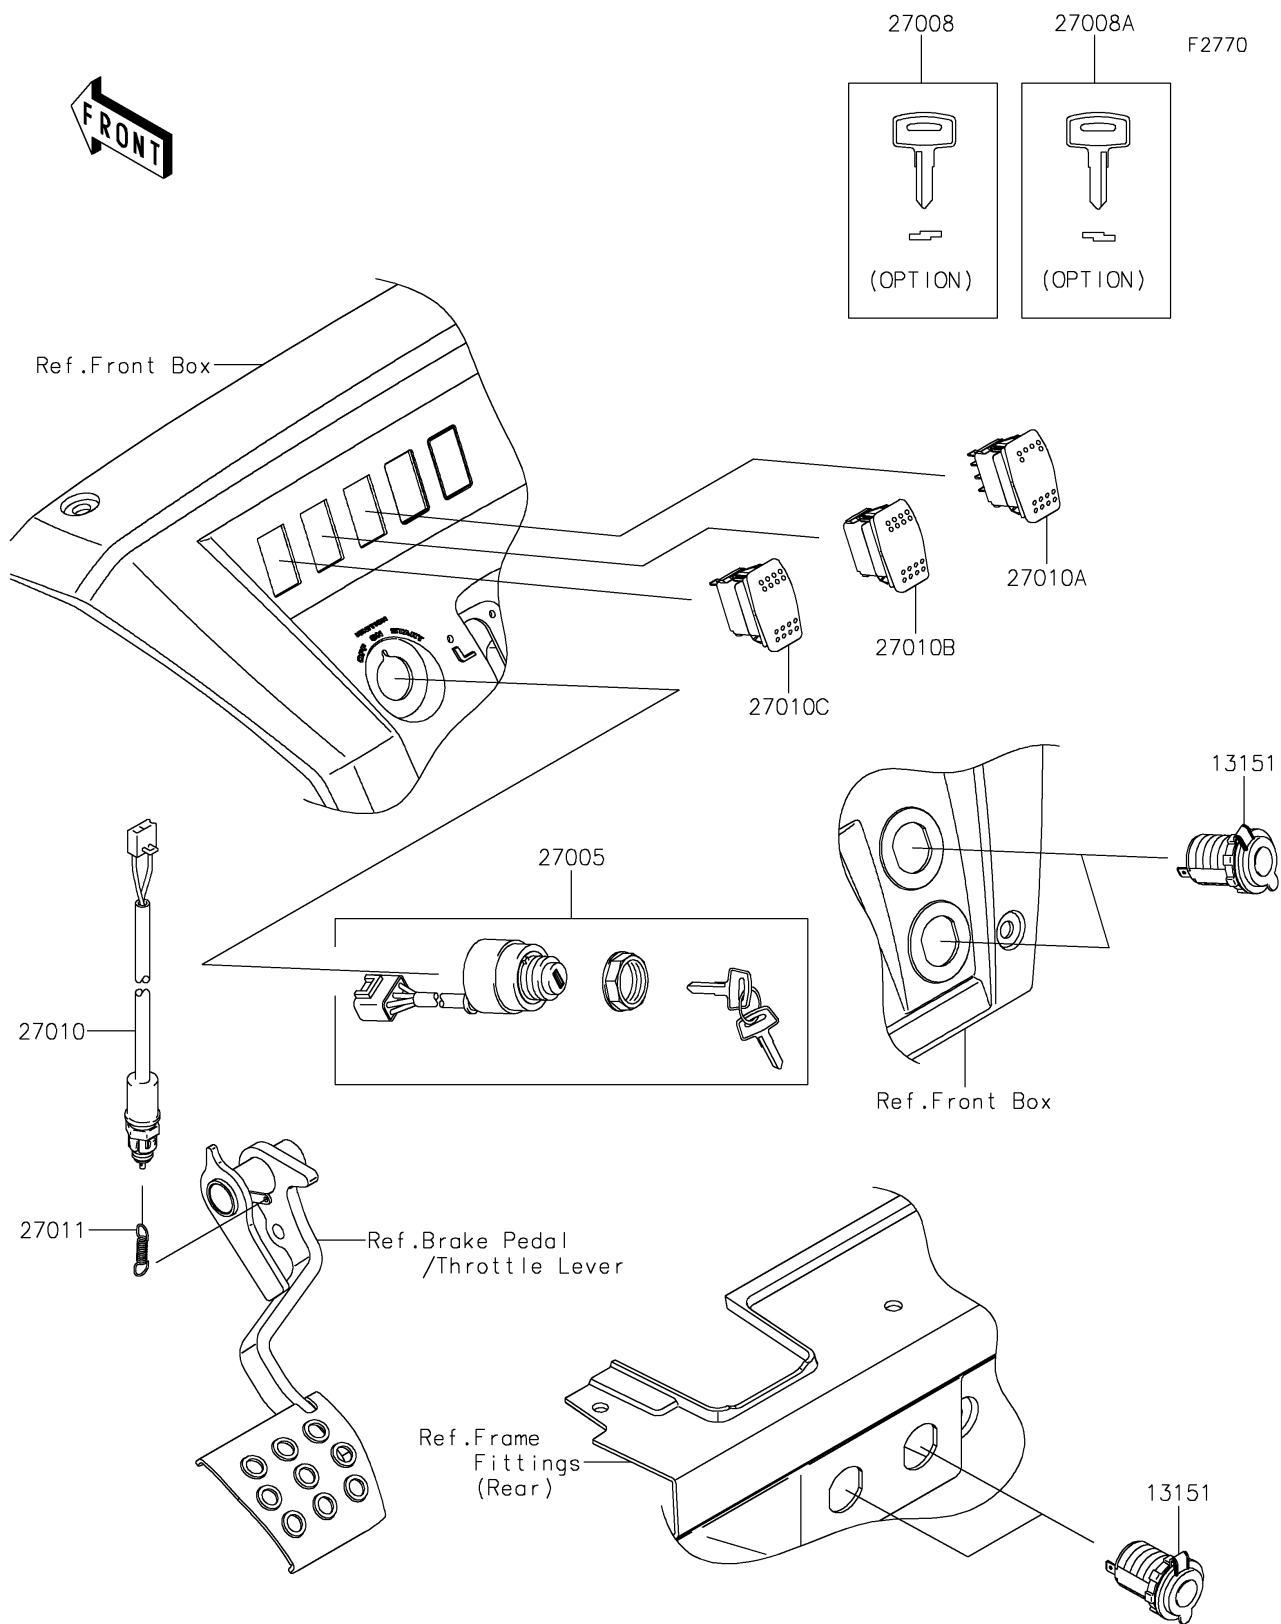

2026 MULE PRO-FXT™ 1000 LE CAMO

PARTS DIAGRAM

Ignition Switch