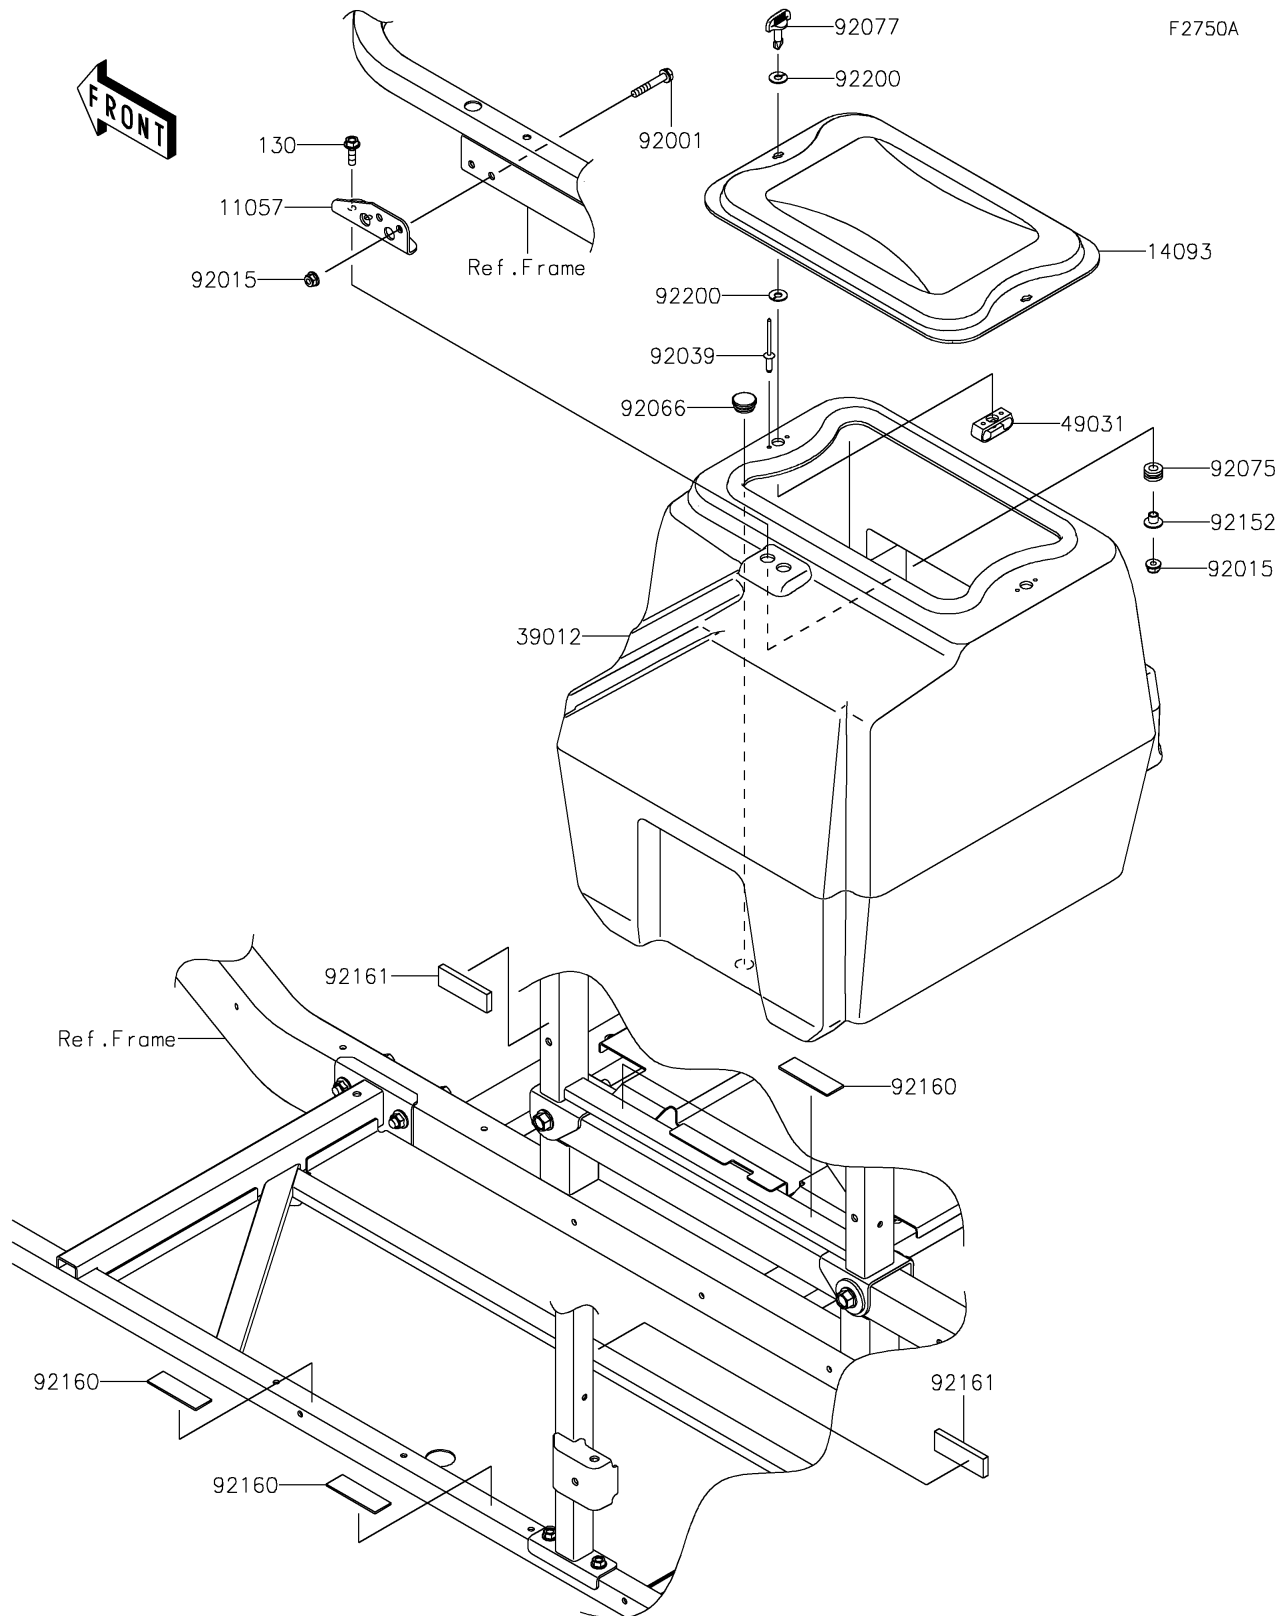

2026 MULE PRO-FXT™ 1000 LE CAMO

PARTS DIAGRAM Other(BTFNN-BVFNL)

2026 MULE PRO-FXT™ 1000 LE CAMO

Kawasaki
Let the Good Times Roll®

PARTS LIST

Other(BTFNN-BVFNL)

| ITEM NAME | PART NUMBER | QUANTITY |
|------------------------------------|-------------|----------|
| BRACKET,TUB MOUNT (Ref # 11057) | 11057-1503 | 1 |
| COVER,STORAGE BOX (Ref # 14093) | 14093-0523 | 1 |
| CASE-STORAGE (Ref # 39012) | 39012-0046 | 1 |
| LATCH (Ref # 49031) | 49031-0008 | 2 |
| BOLT,FLANGED,6X38 (Ref # 92001) | 92001-1105 | 2 |
| NUT,LOCK,FLANGED,6MM (Ref # 92015) | 92015-1603 | 4 |
| RIVET,3.2X9.5 (Ref # 92039) | 92039-0785 | 4 |
| PLUG (Ref # 92066) | 92066-1306 | 1 |
| DAMPER (Ref # 92075) | 92075-1912 | 2 |
| KNOB (Ref # 92077) | 92077-0030 | 2 |
| COLLAR,6.3X8.3X9.2 (Ref # 92152) | 92152-0237 | 2 |
| DAMPER (Ref # 92160) | 92160-1075 | 4 |
| DAMPER,20X60X6 (Ref # 92161) | 92161-1874 | 2 |
| WASHER (Ref # 92200) | 92200-0503 | 4 |
| BOLT-FLANGED,6X20 (Ref # 130) | 130BA0620 | 2 |