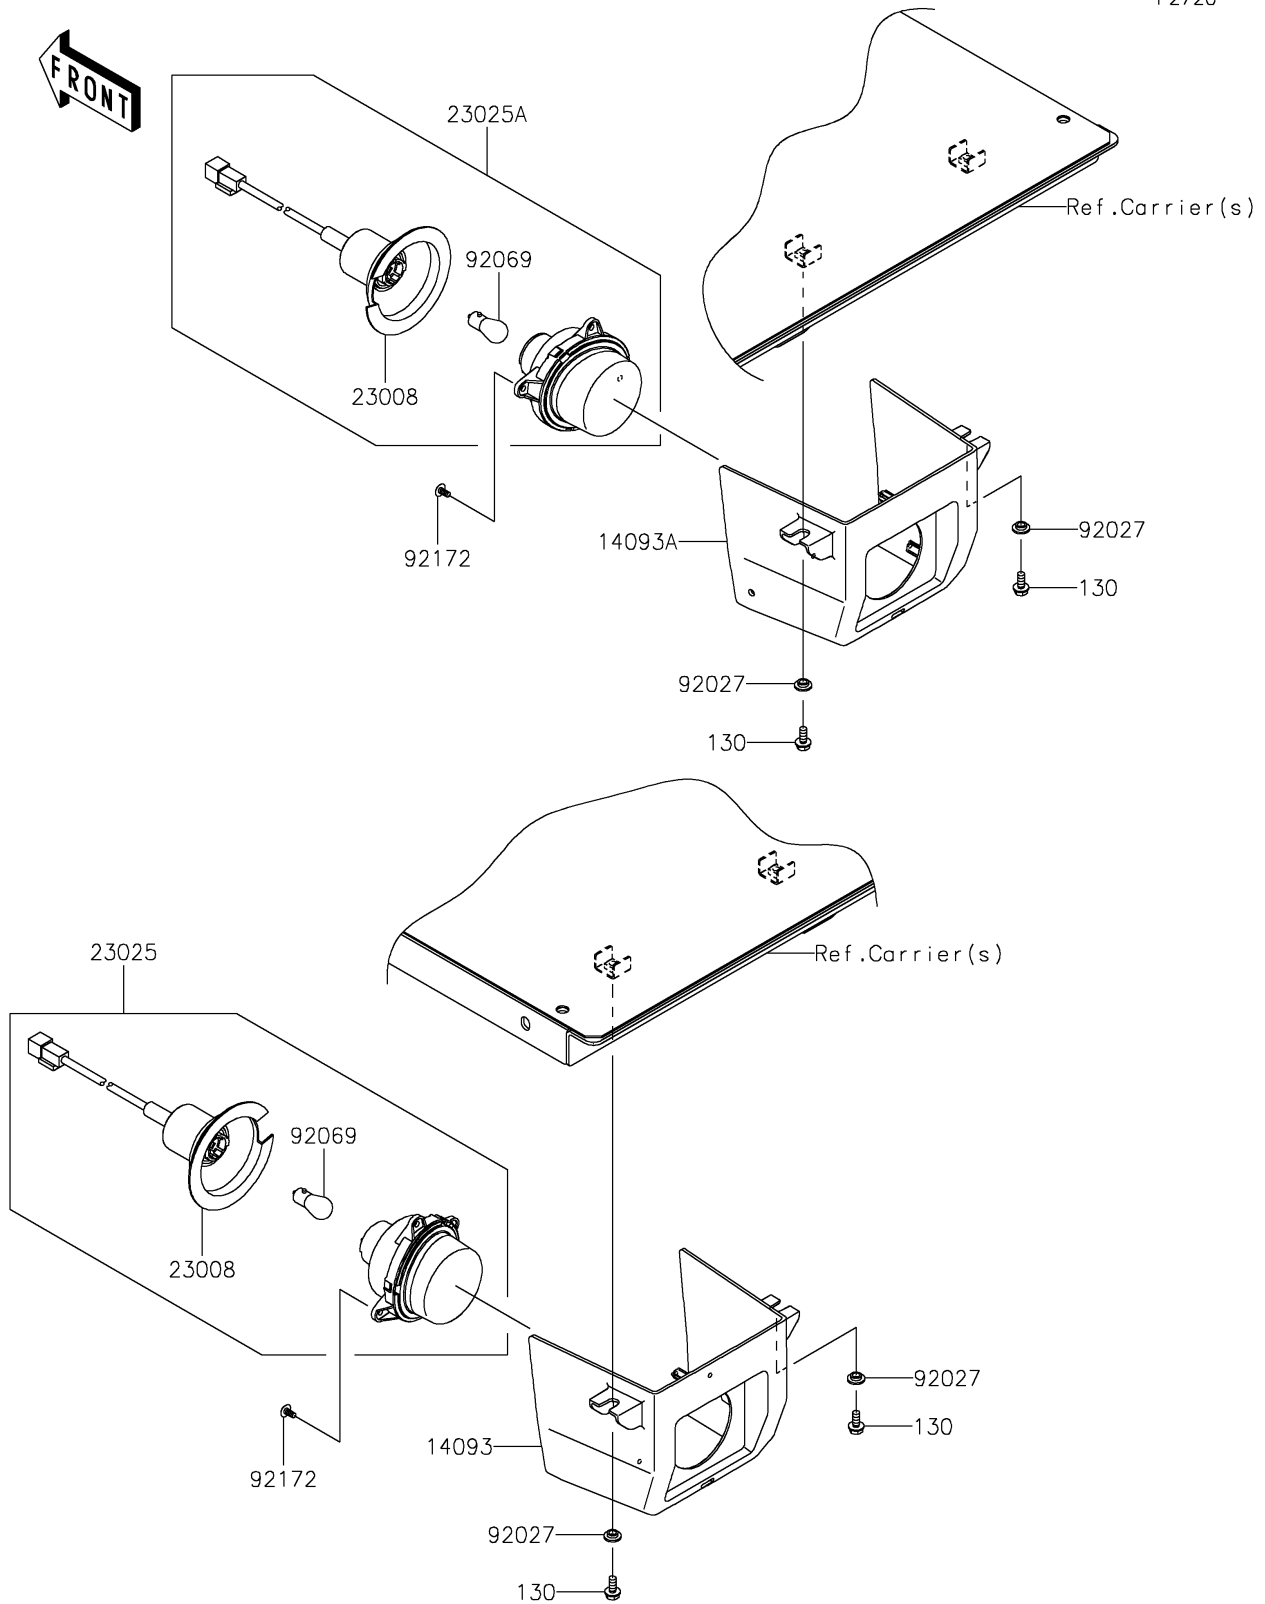

2024 MULE PRO-FXT™ 1000 LE CAMO

PARTS DIAGRAM

Taillight(s)

F2720

2024 MULE PRO-FXT™ 1000 LE CAMO

Kawasaki
Let the Good Times Roll®

PARTS LIST

Taillight(s)

ITEM NAME	PART NUMBER	QUANTITY
COVER,TAIL LAMP,LH (Ref # 14093)	14093-0580	1
COVER,TAIL LAMP,RH (Ref # 14093A)	14093-0581	1
SOCKET-ASSY (Ref # 23008)	23008-0162	2
LAMP-TAIL,LH (Ref # 23025)	23025-0334	1
LAMP-TAIL,RH (Ref # 23025A)	23025-0341	1
COLLAR,L=4.6 (Ref # 92027)	92027-1168	4
BULB,12V 21/5W (Ref # 92069)	92069-0072	2
SCREW,TAPPING,5X10 (Ref # 92172)	92172-0262	6
BOLT-FLANGED,6X14 (Ref # 130)	130BA0614	4