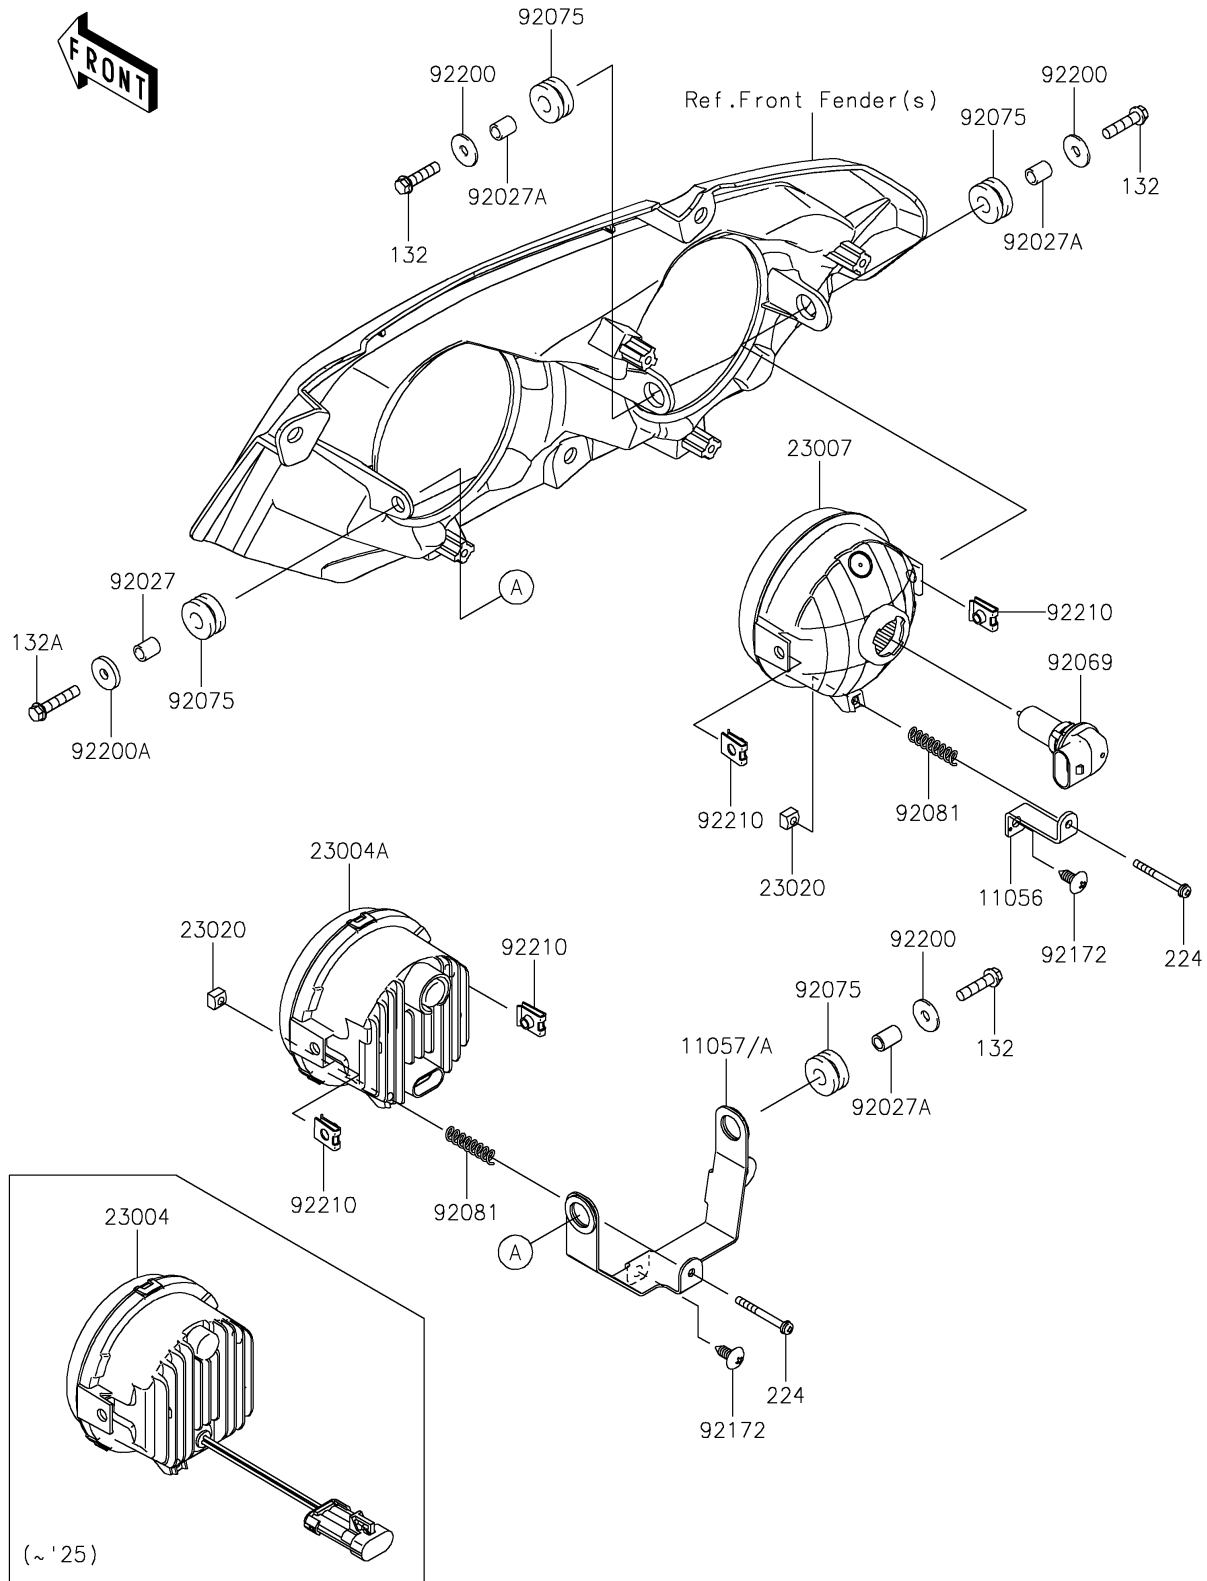

2024 MULE PRO-FXT™ 1000 LE CAMO

PARTS DIAGRAM

Headlight(s)

F2710

2024 MULE PRO-FXT™ 1000 LE CAMO

Kawasaki
Let the Good Times Roll®

PARTS LIST

Headlight(s)

ITEM NAME	PART NUMBER	QUANTITY
BRACKET (Ref # 11056)	11056-2933	2
BRACKET,LED HL,LH (Ref # 11057)	11057-0755	1
BRACKET,LED HL,RH (Ref # 11057A)	11057-0783	1
LAMP-HEAD,LED (Ref # 23004)	23004-0432	2
LENS-COMP,HEAD LAMP (Ref # 23007)	23007-0220	2
NUT,4MM,FOCUS ADJUST (Ref # 23020)	23020-018	4
COLLAR,6.8X10X14.5 (Ref # 92027)	92027-156	2
COLLAR,6.8X10X12 (Ref # 92027A)	92027-162	6
BULB,12V 35/35W (Ref # 92069)	92069-0102	2
DAMPER,10X24X12 (Ref # 92075)	92075-1690	8
SPRING,FOCUS ADJUST (Ref # 92081)	92081-1896	4
SCREW,6X16 (Ref # 92172)	92172-0284	4
WASHER,6.5X20X1.6 (Ref # 92200)	92200-0283	6
WASHER,6.5X20X3.2 (Ref # 92200A)	92200-0359	2
NUT (Ref # 92210)	92210-1125	8
BOLT-FLANGED-SMALL,6X25 (Ref # 132)	132BA0625	6
BOLT-FLANGED-SMALL,6X30 (Ref # 132A)	132BA0630	2
SCREW-PAN-WP-CROS (Ref # 224)	224AA0440	4