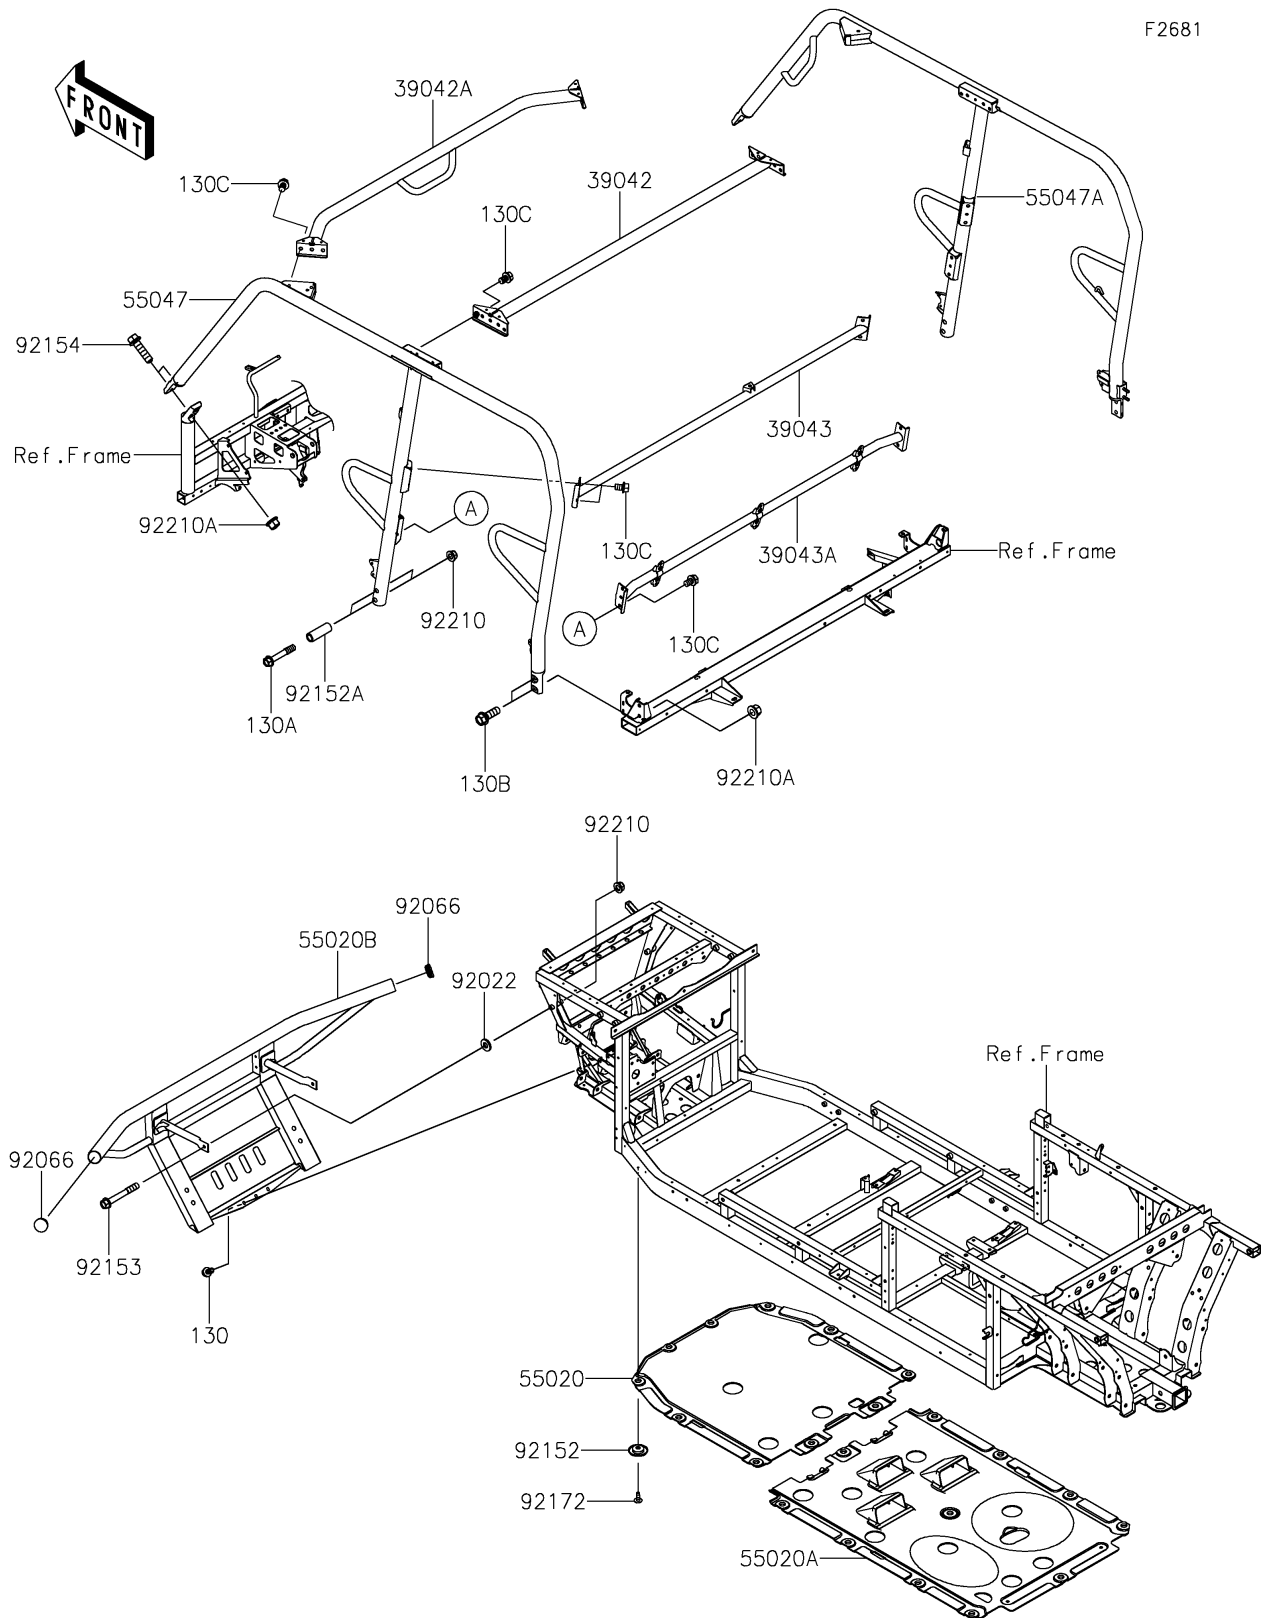

# 2026 MULE PRO-FXT™ 1000 LE CAMO

## PARTS DIAGRAM

### Guards/Cab Frame

## PARTS LIST

Guards/Cab Frame

ITEM NAME	PART NUMBER	QUANTITY
-----------	-------------	----------

---