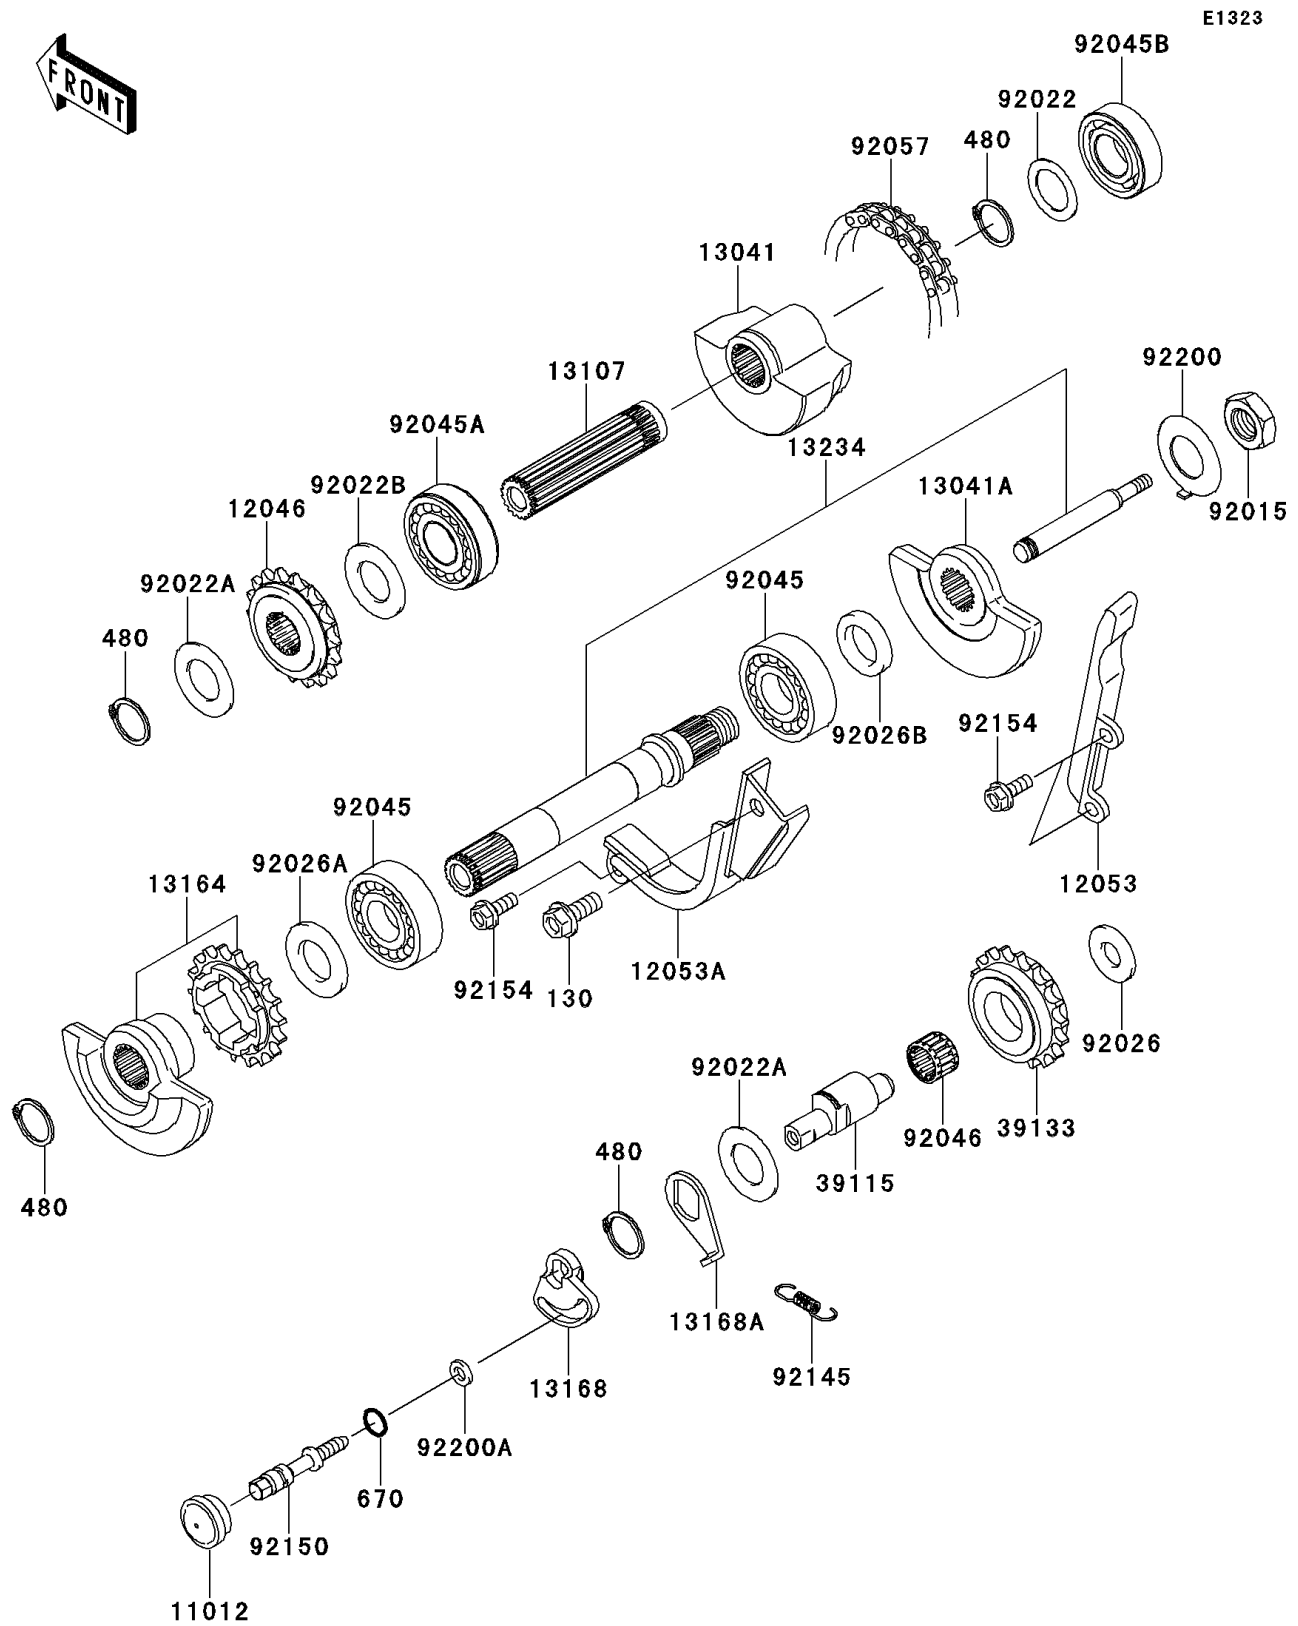

2011 KLR™ 650

PARTS DIAGRAM

Balancer

2011 KLR™ 650

PARTS LIST

Balancer

ITEM NAME

PART NUMBER

QUANTITY
