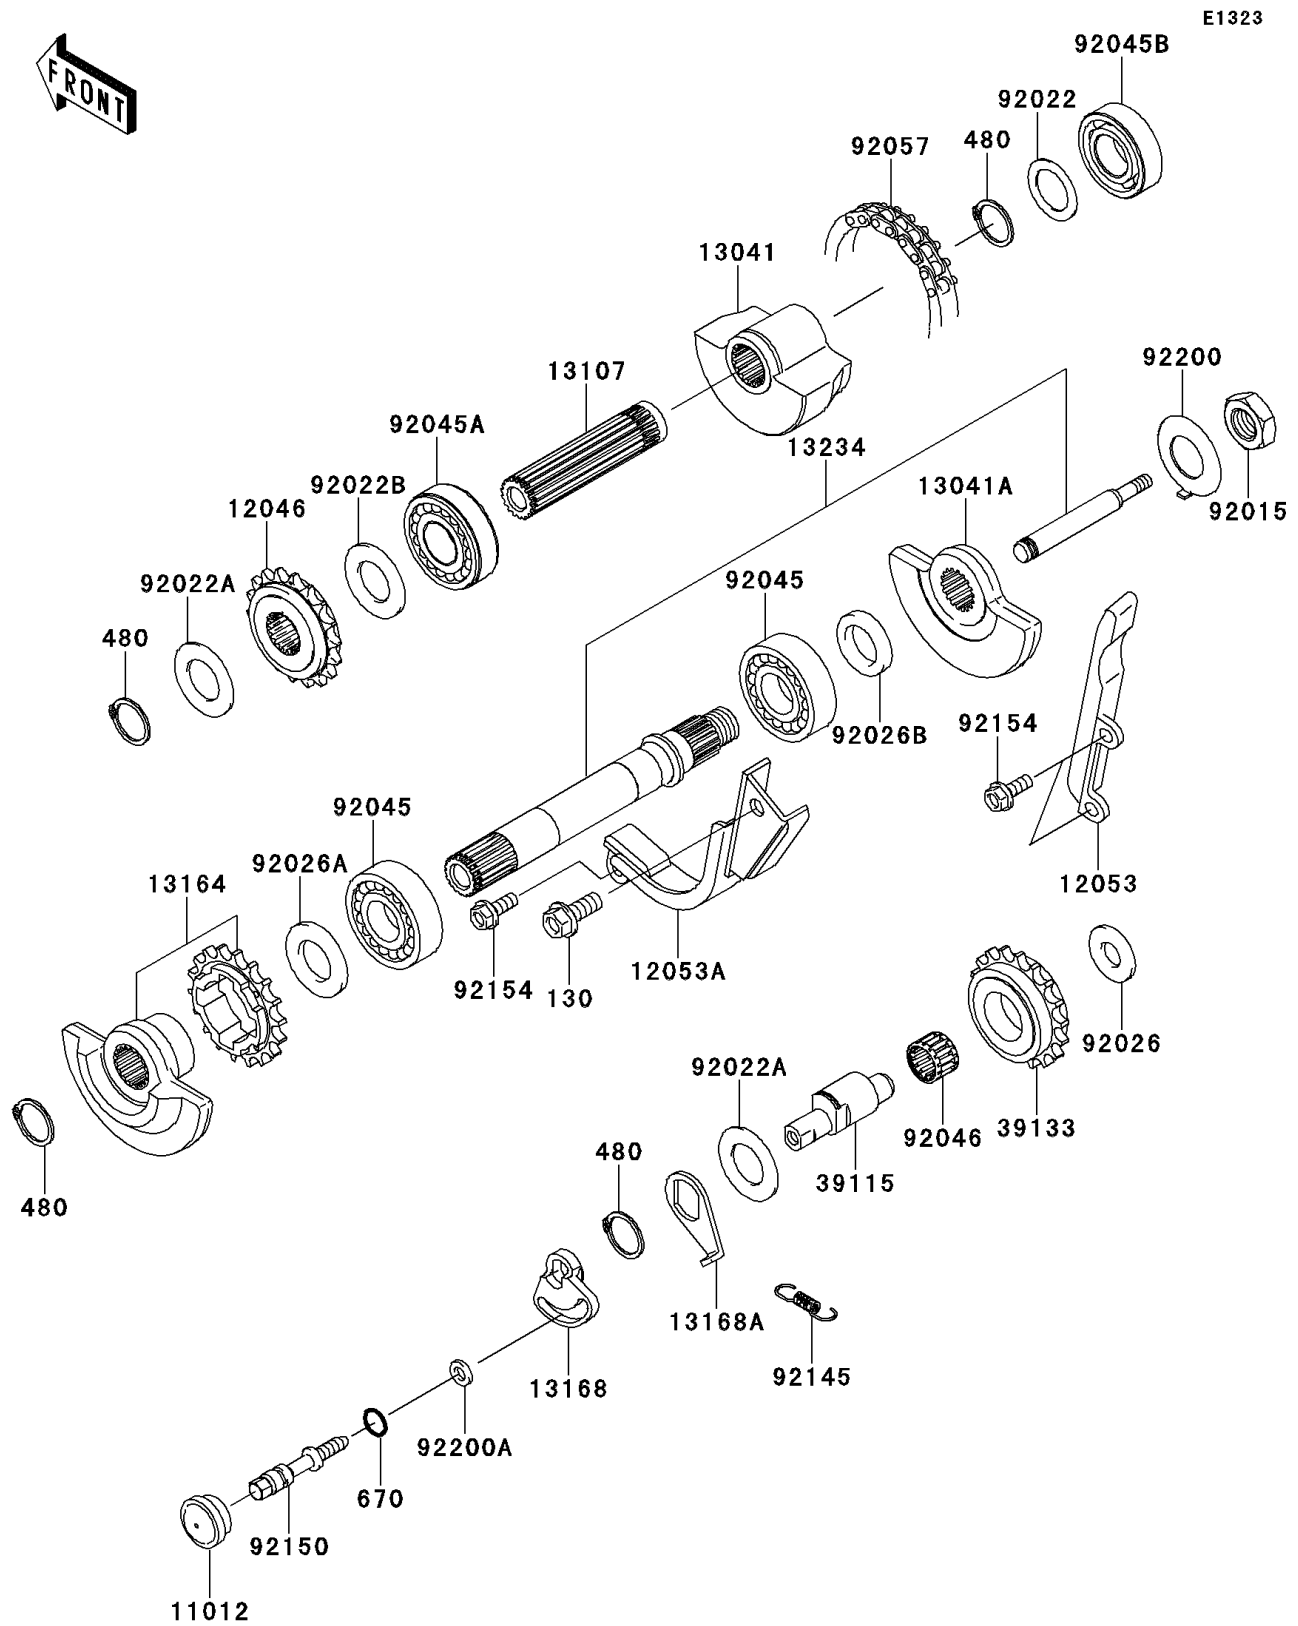

2014 KLR™ 650

PARTS DIAGRAM

Balancer

2014 KLR™ 650

PARTS LIST

Balancer

Kawasaki

Let the Good Times Roll®

ITEM NAME

PART NUMBER

QUANTITY
