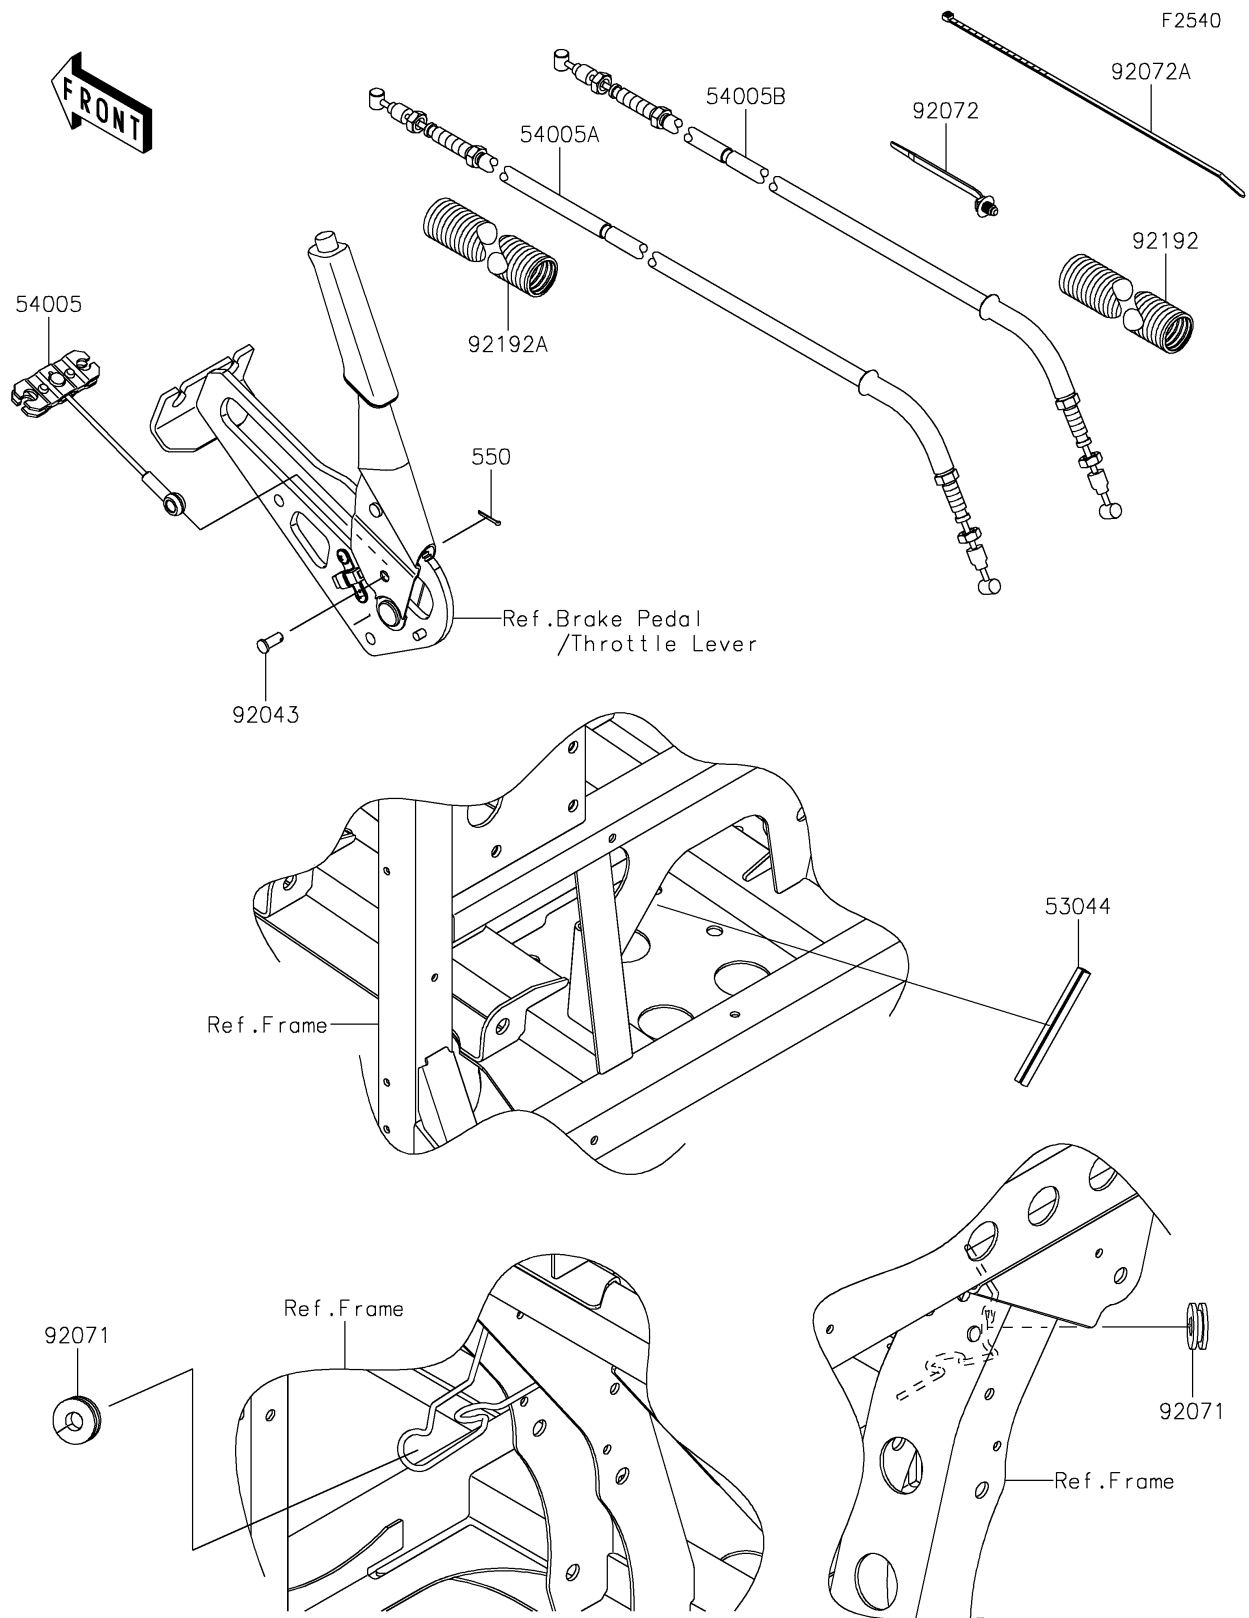

2026 MULE PRO-FXT™ 1000 LE CAMO

PARTS DIAGRAM

Cables