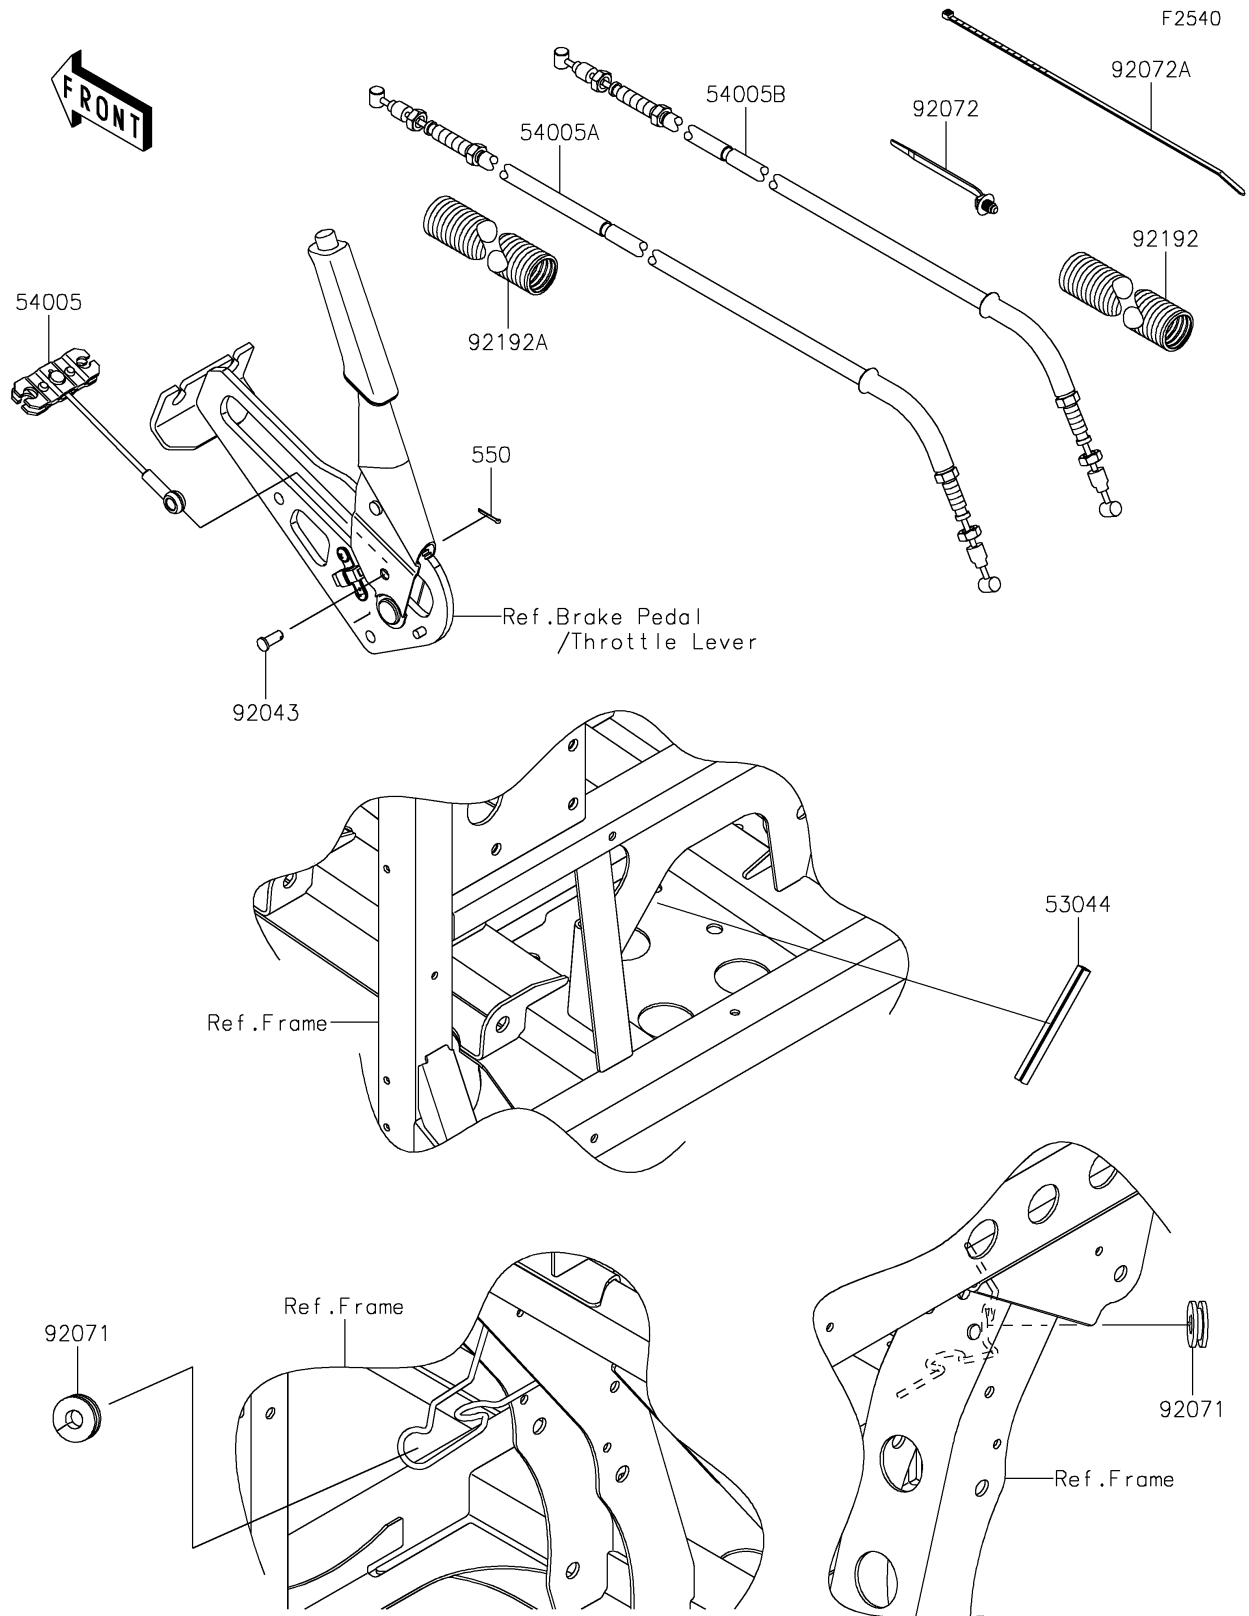

2024 MULE PRO-FXT™ 1000 LE CAMO

PARTS DIAGRAM

Cables

2024 MULE PRO-FXT™ 1000 LE CAMO

Kawasaki
Let the Good Times Roll®

PARTS LIST

Cables

ITEM NAME	PART NUMBER	QUANTITY
TRIM,L=111 (Ref # 53044)	53044-7502	1
CABLE-BRAKE,PARKING,FR (Ref # 54005)	54005-0035	1
CABLE-BRAKE,PARKING,LH (Ref # 54005A)	54005-0039	1
CABLE-BRAKE,PARKING,RH (Ref # 54005B)	54005-0040	1
PIN (Ref # 92043)	92043-1039	1
GROMMET (Ref # 92071)	92071-0029	2
BAND,OS170-FT7(BLACK) (Ref # 92072)	92072-1414	9
BAND,L=292.1 (Ref # 92072A)	92072-3509	6
TUBE,CONVOLUTED,25.1X30X260 (Ref # 92192)	92192-1363	1
TUBE,CONVOLUTED,25.1X30X210 (Ref # 92192A)	92192-1391	1
PIN-COTTER,2.5X18 (Ref # 550)	550AA2518	1