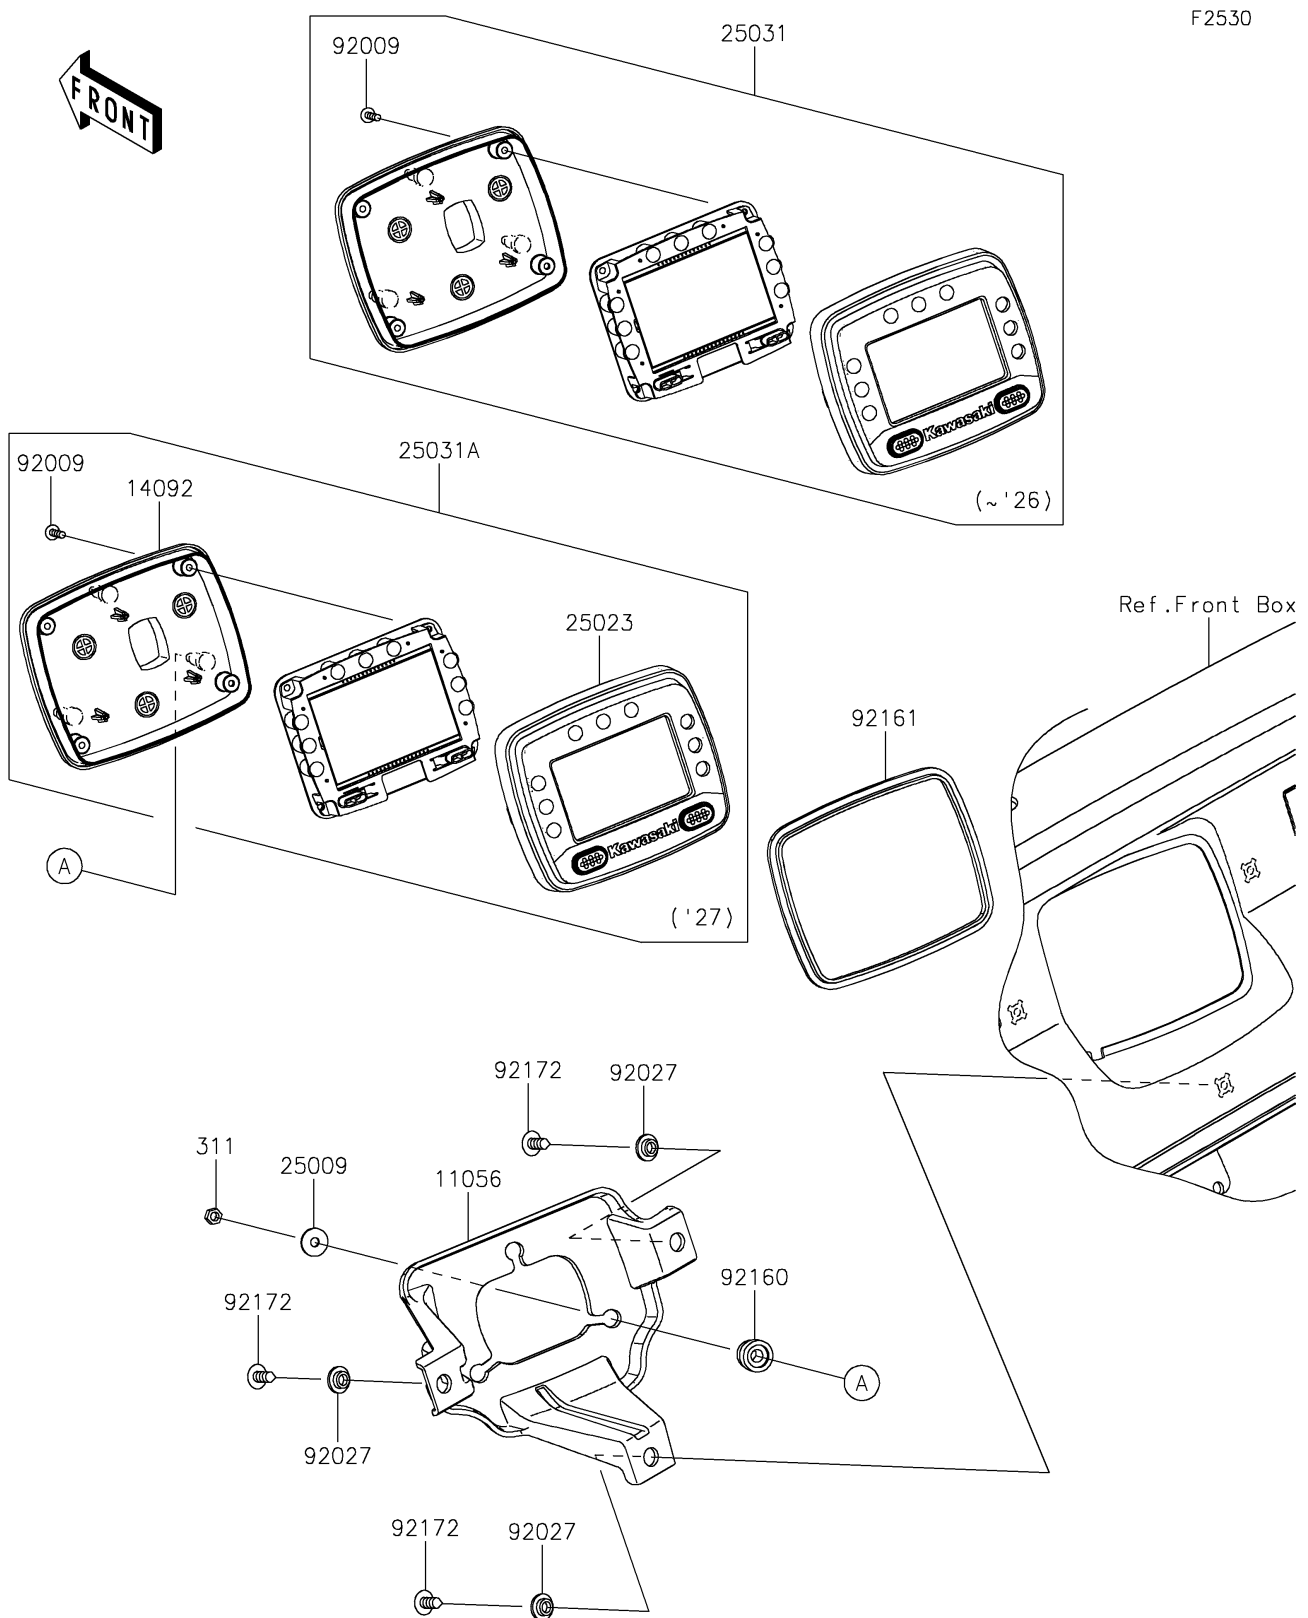

2026 MULE PRO-FXT™ 1000 LE CAMO

PARTS DIAGRAM

Meter(s)

2026 MULE PRO-FXT™ 1000 LE CAMO

Kawasaki
Let the Good Times Roll®

PARTS LIST

Meter(s)

ITEM NAME	PART NUMBER	QUANTITY
BRACKET,METER (Ref # 11056)	11056-2956	1
WASHER,5.2X16X1.2 (Ref # 25009)	25009-004	3
METER-ASSY,LCD (Ref # 25031)	25031-1319	1
SCREW,TAPPING,3X12 (Ref # 92009)	92009-1255	4
COLLAR,L=4.6 (Ref # 92027)	92027-1168	3
DAMPER (Ref # 92160)	92160-1460	3
DAMPER,METER (Ref # 92161)	92161-0906	1
SCREW,6X16 (Ref # 92172)	92172-0284	3
NUT-HEX,5MM (Ref # 311)	311AB0500	3