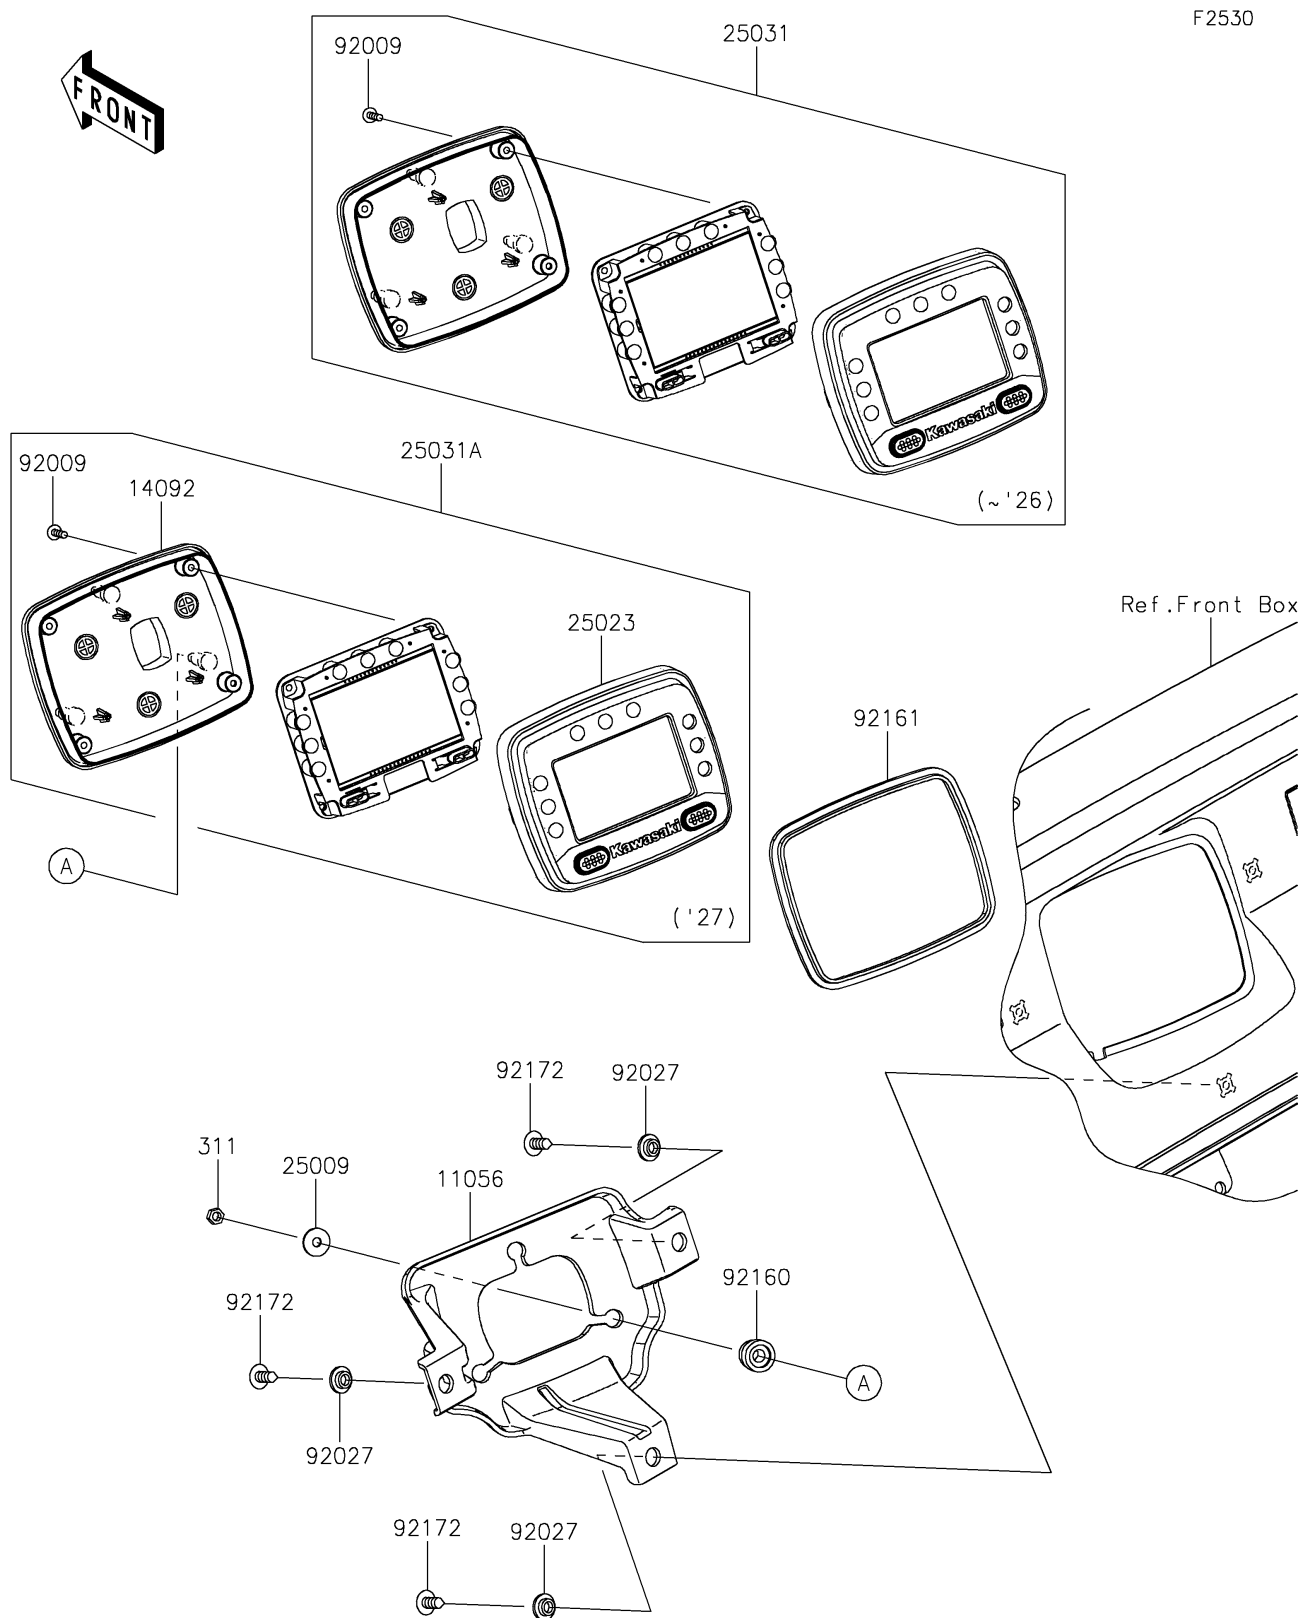

2025 MULE PRO-FXR 1000

PARTS DIAGRAM

Meter(s)

2025 MULE PRO-FXR 1000

PARTS LIST

Meter(s)

ITEM NAME	PART NUMBER	QUANTITY
BRACKET,METER (Ref # 11056)	11056-2956	1
WASHER,5.2X16X1.2 (Ref # 25009)	25009-004	3
METER-ASSY,LCD (Ref # 25031)	25031-1319	1
SCREW,TAPPING,3X12 (Ref # 92009)	92009-1255	4
COLLAR,L=4.6 (Ref # 92027)	92027-1168	3
DAMPER (Ref # 92160)	92160-1460	3
DAMPER,METER (Ref # 92161)	92161-0906	1
SCREW,6X16 (Ref # 92172)	92172-0284	3
NUT-HEX,5MM (Ref # 311)	311AB0500	3