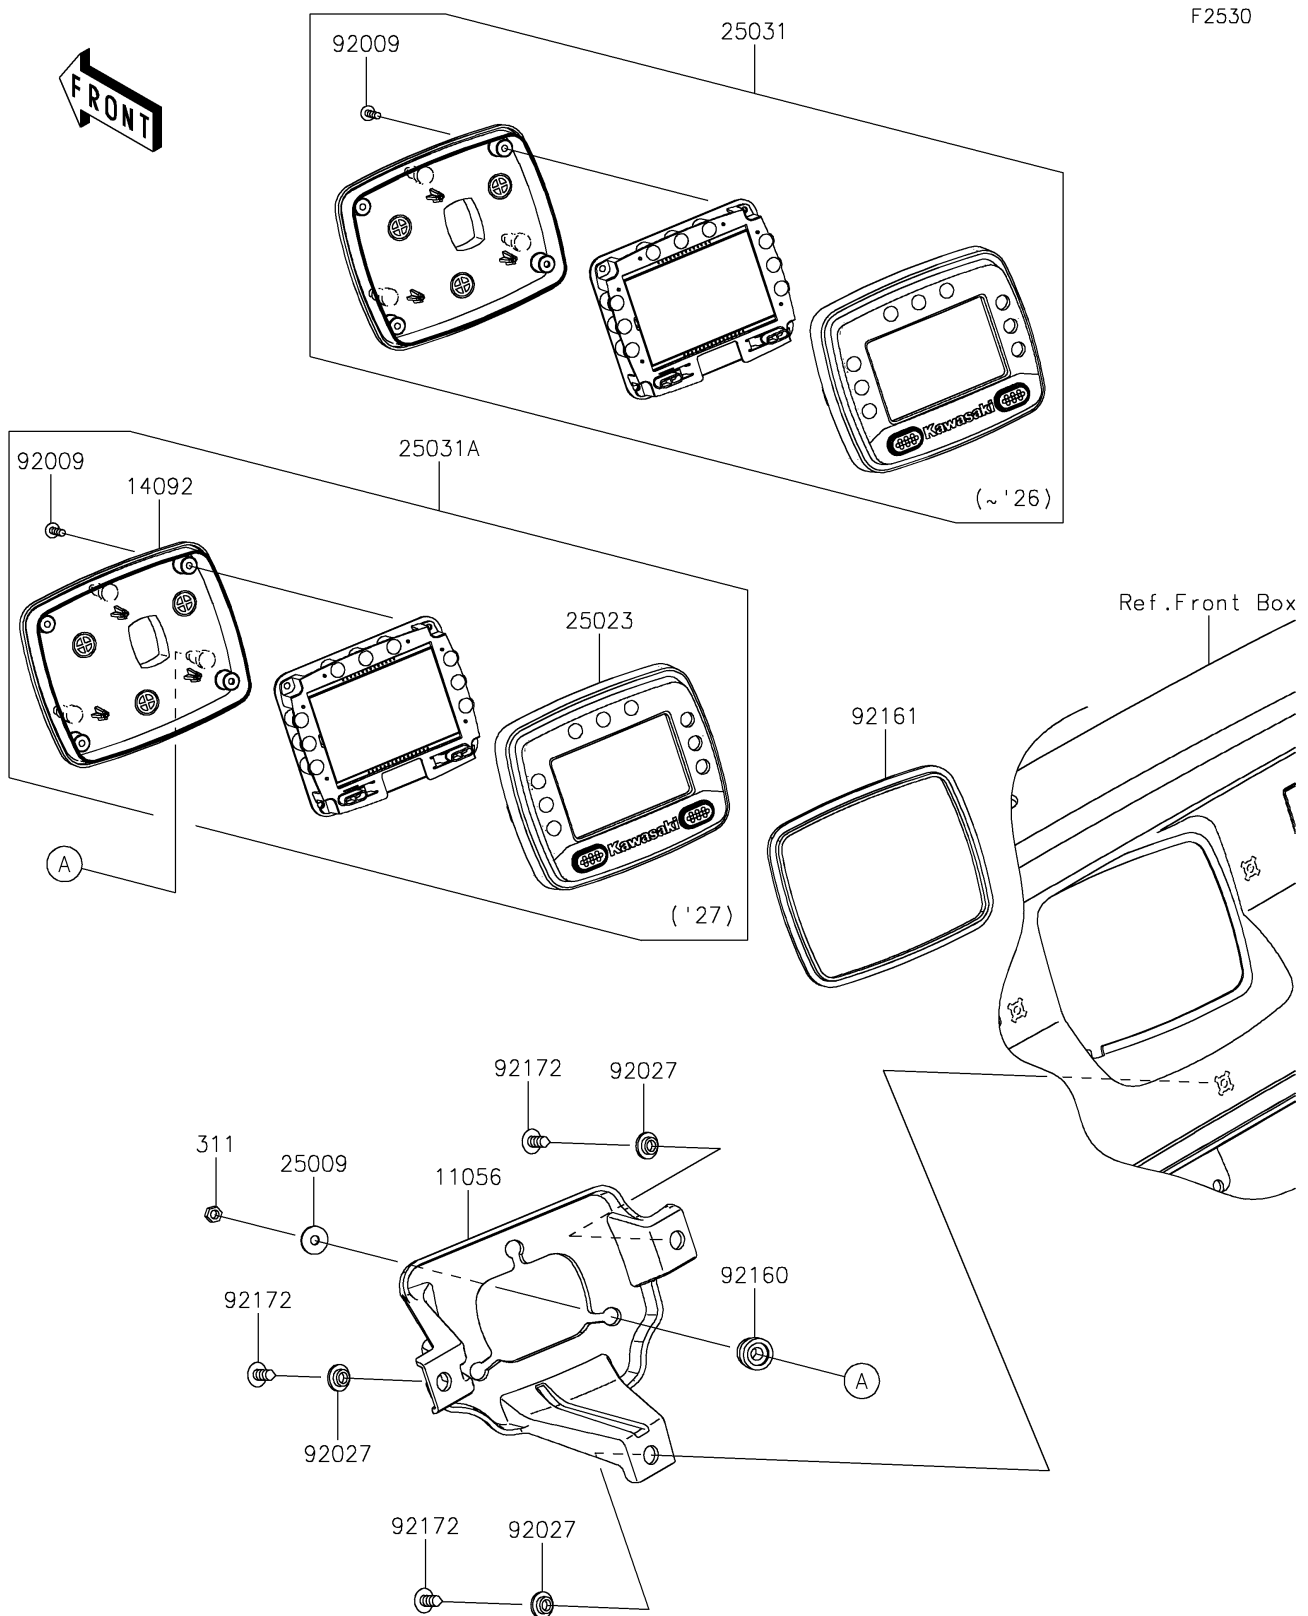

## PARTS DIAGRAM

Meter(s)

## PARTS LIST

Meter(s)

ITEM NAME	PART NUMBER	QUANTITY
BRACKET,METER (Ref # 11056)	11056-2956	1
WASHER,5.2X16X1.2 (Ref # 25009)	25009-004	3
METER-ASSY,LCD (Ref # 25031)	25031-1319	1
SCREW,TAPPING,3X12 (Ref # 92009)	92009-1255	4
COLLAR,L=4.6 (Ref # 92027)	92027-1168	3
DAMPER (Ref # 92160)	92160-1460	3
DAMPER,METER (Ref # 92161)	92161-0906	1
SCREW,6X16 (Ref # 92172)	92172-0284	3
NUT-HEX,5MM (Ref # 311)	311AB0500	3