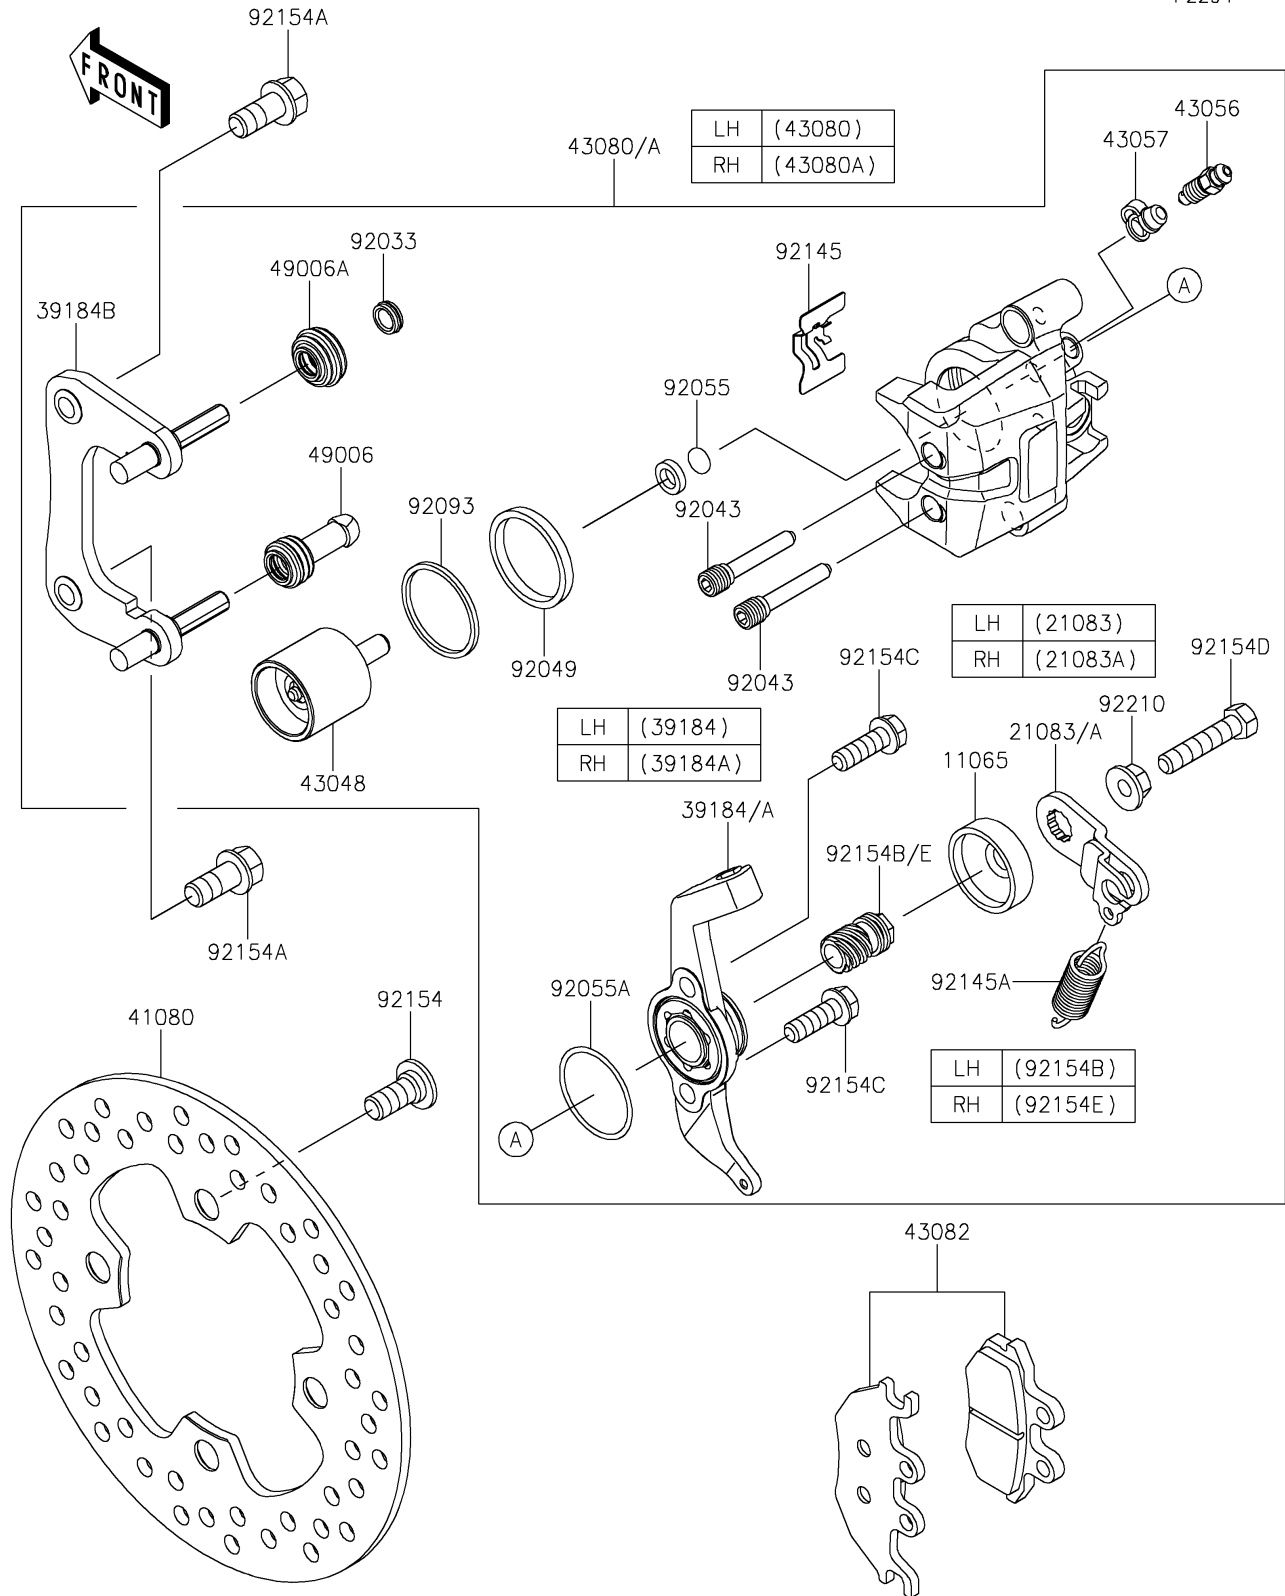

2026 MULE PRO-FXT™ 1000 LE CAMO

PARTS DIAGRAM

Rear Brake

F2294

2026 MULE PRO-FXT™ 1000 LE CAMO

Kawasaki
Let the Good Times Roll®

PARTS LIST

Rear Brake

ITEM NAME	PART NUMBER	QUANTITY
-----------	-------------	----------
