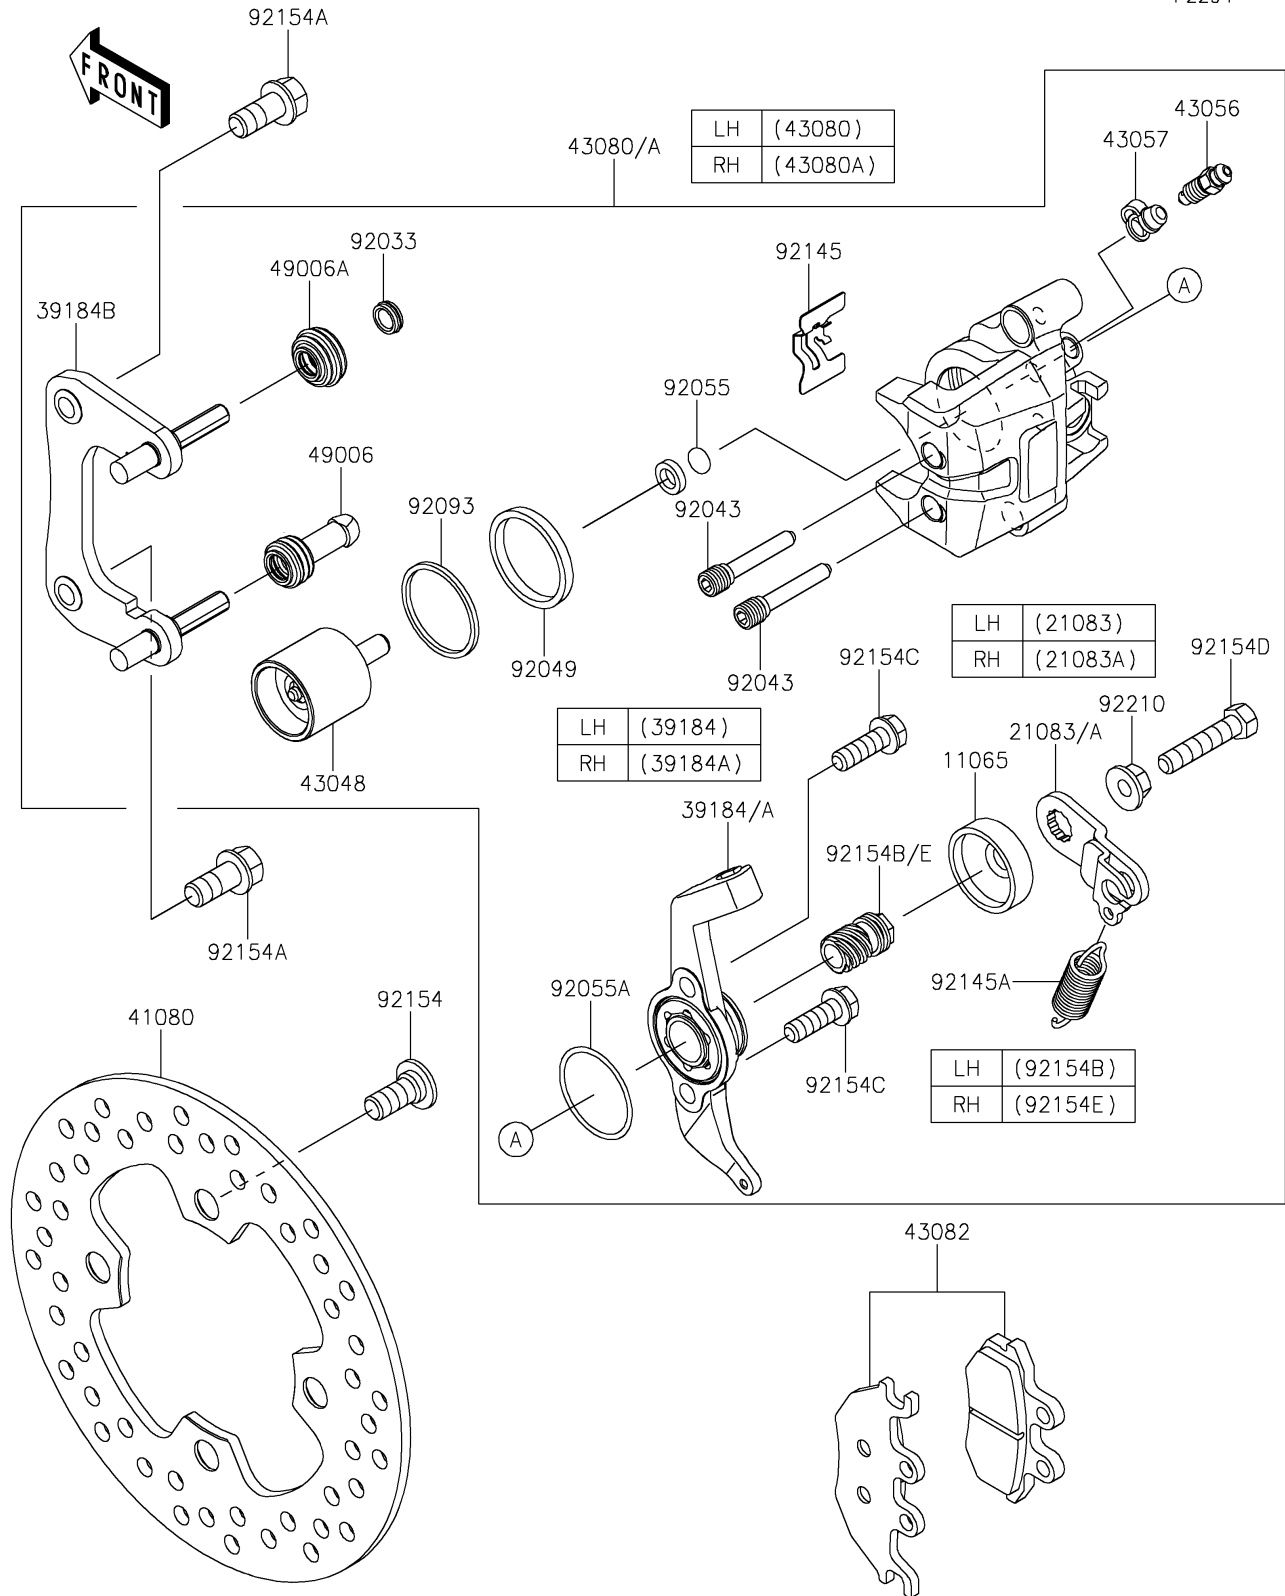

2024 MULE PRO-FXT™ 1000 LE CAMO

PARTS DIAGRAM

Rear Brake

F2294

2024 MULE PRO-FXT™ 1000 LE CAMO

Kawasaki
Let the Good Times Roll®

PARTS LIST

Rear Brake

ITEM NAME	PART NUMBER	QUANTITY
-----------	-------------	----------
