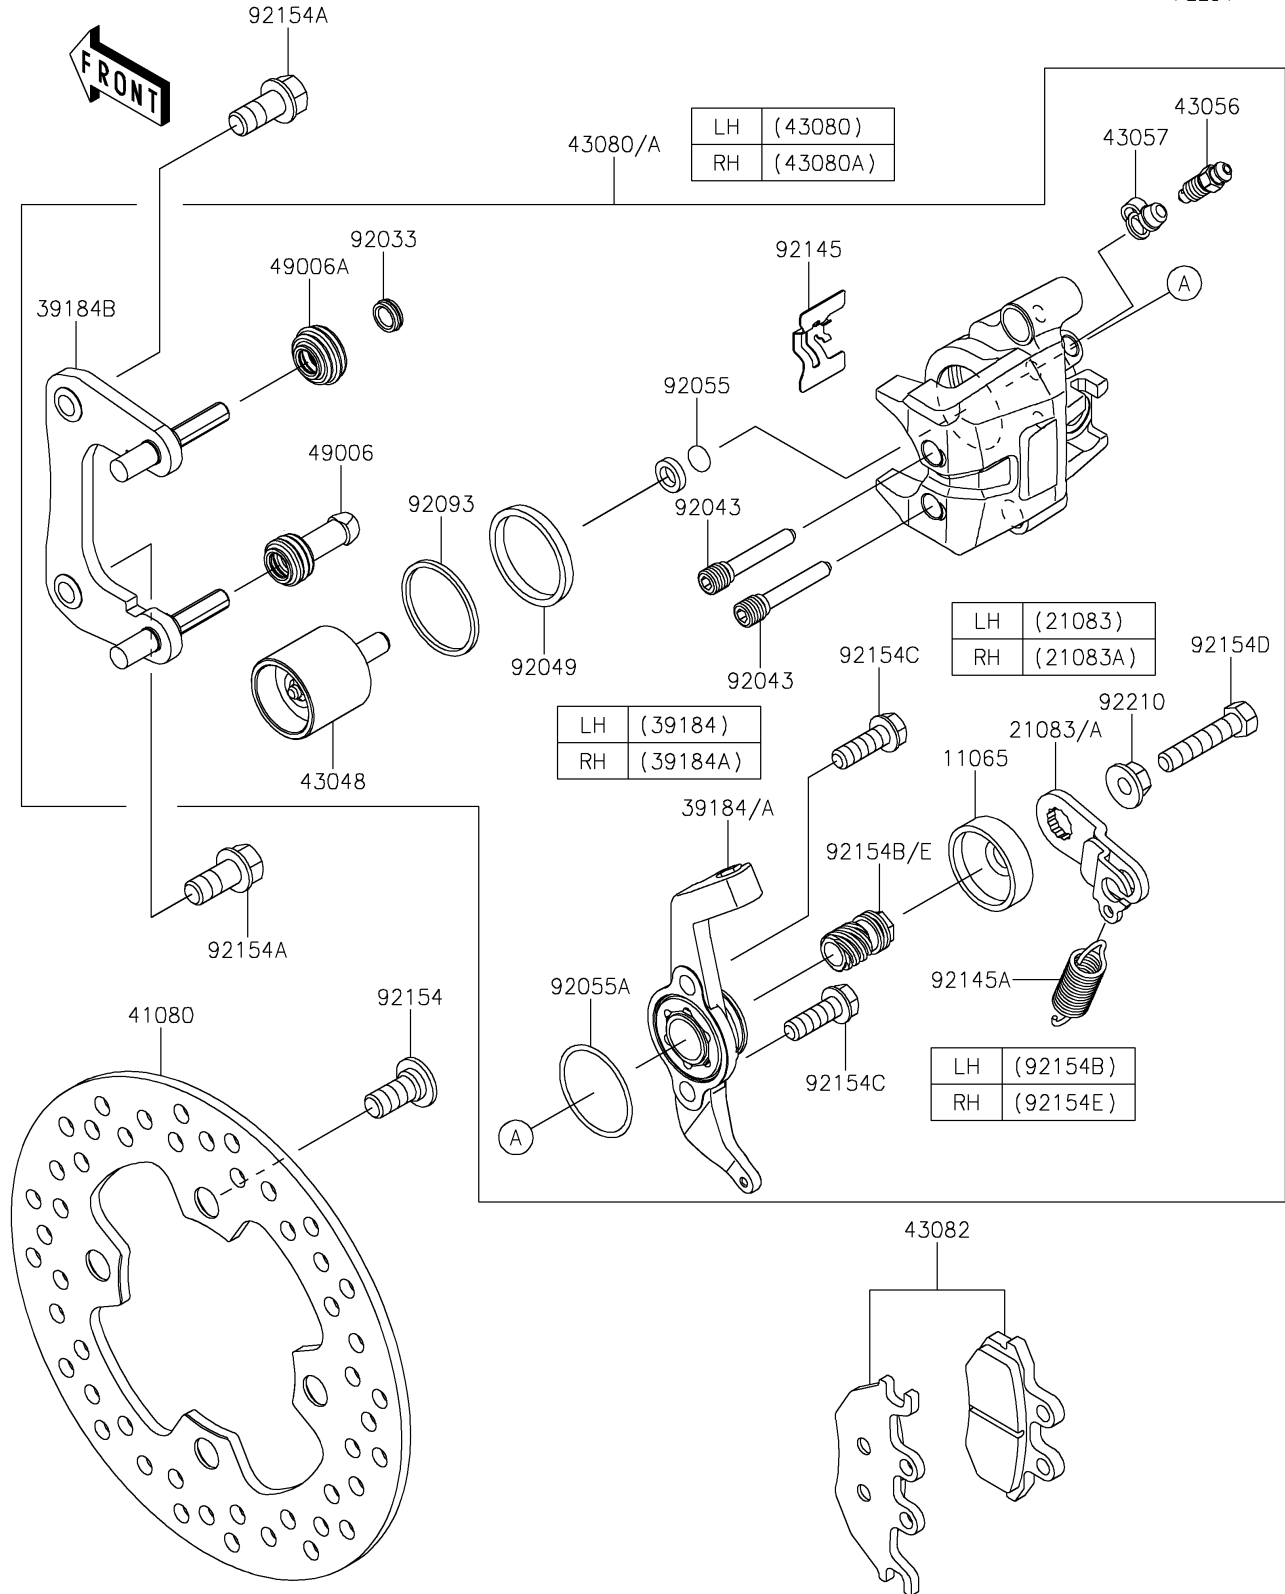

2024 MULE PRO-FXT™ 1000 LE CAMO

PARTS DIAGRAM

Rear Brake

F2294