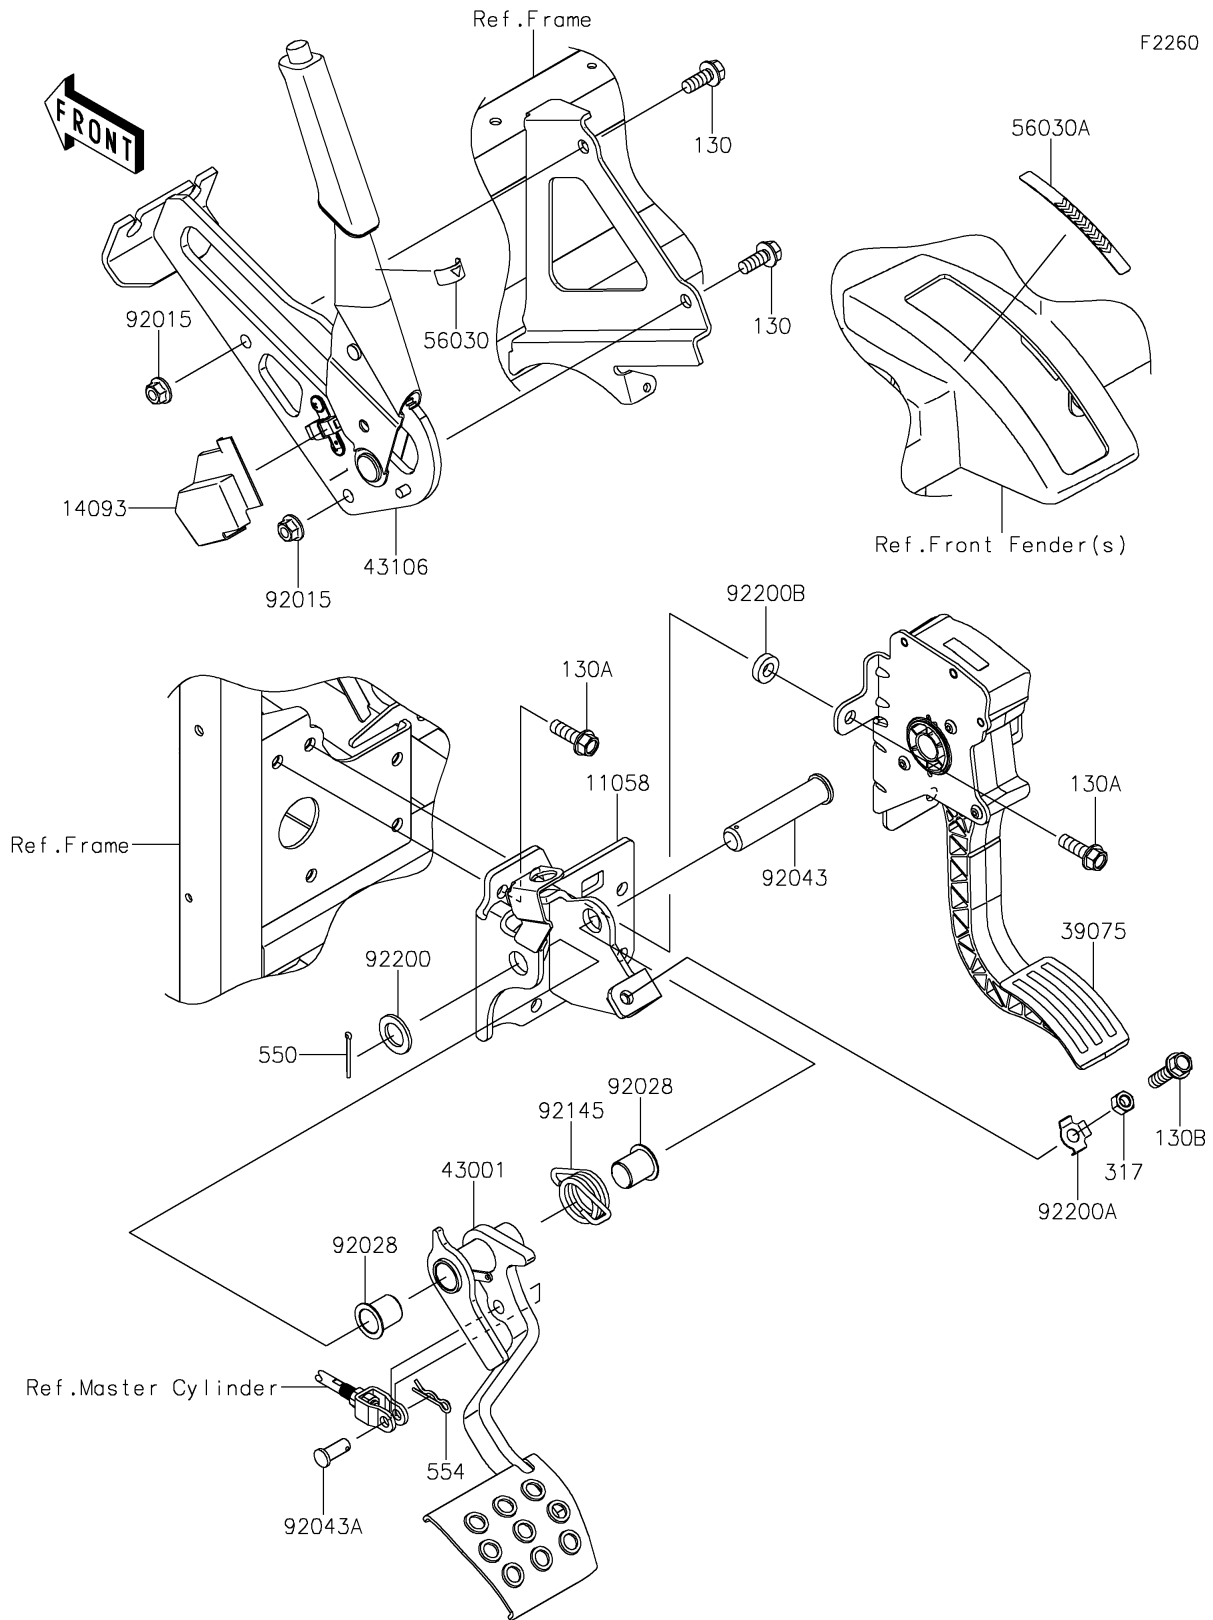

2026 MULE PRO-FXT™ 1000 LE CAMO

PARTS DIAGRAM

Brake Pedal/Throttle Lever

2026 MULE PRO-FXT™ 1000 LE CAMO

Kawasaki
Let the Good Times Roll®

PARTS LIST

Brake Pedal/Throttle Lever

ITEM NAME	PART NUMBER	QUANTITY
BRACKET,PARKING BRAKE (Ref # 11058)	11058-0369	1
COVER,PARKING BRAKE SW. (Ref # 14093)	14093-0241	1
LEVER-THROTTLE (Ref # 39075)	39075-0035	1
LEVER-BRAKE,FOOT (Ref # 43001)	43001-0752	1
LEVER-ASSY-PARKING BRAKE (Ref # 43106)	43106-0006	1
LABEL,ARROW (Ref # 56030)	56030-0905	1
LABEL,STROKE RANGE (Ref # 56030A)	56030-0930	1
NUT,FLANGED,8MM (Ref # 92015)	92015-1406	2
BUSHING (Ref # 92028)	92028-1571	2
PIN,16X78 (Ref # 92043)	92043-0917	1
PIN (Ref # 92043A)	92043-1039	1
SPRING,BRAKE PEDAL RETURN (Ref # 92145)	92145-1615	1
WASHER,16X26X2.3 (Ref # 92200)	92200-0043	1
WASHER,8.5X17X0.8 (Ref # 92200A)	92200-0993	1
WASHER,9X18X4.9 (Ref # 92200B)	92200-2424	1
BOLT-FLANGED,8X20 (Ref # 130)	130BA0820	2
BOLT-FLANGED,8X25 (Ref # 130A)	130BA0825	5
BOLT-FLANGED,8X30 (Ref # 130B)	130BA0830	1
NUT-HEX-SMALL,8MM (Ref # 317)	317BA0800	1
PIN-COTTER,2.5X25 (Ref # 550)	550AA2525	1
PIN-SNAP,10MM (Ref # 554)	554DA1000	1