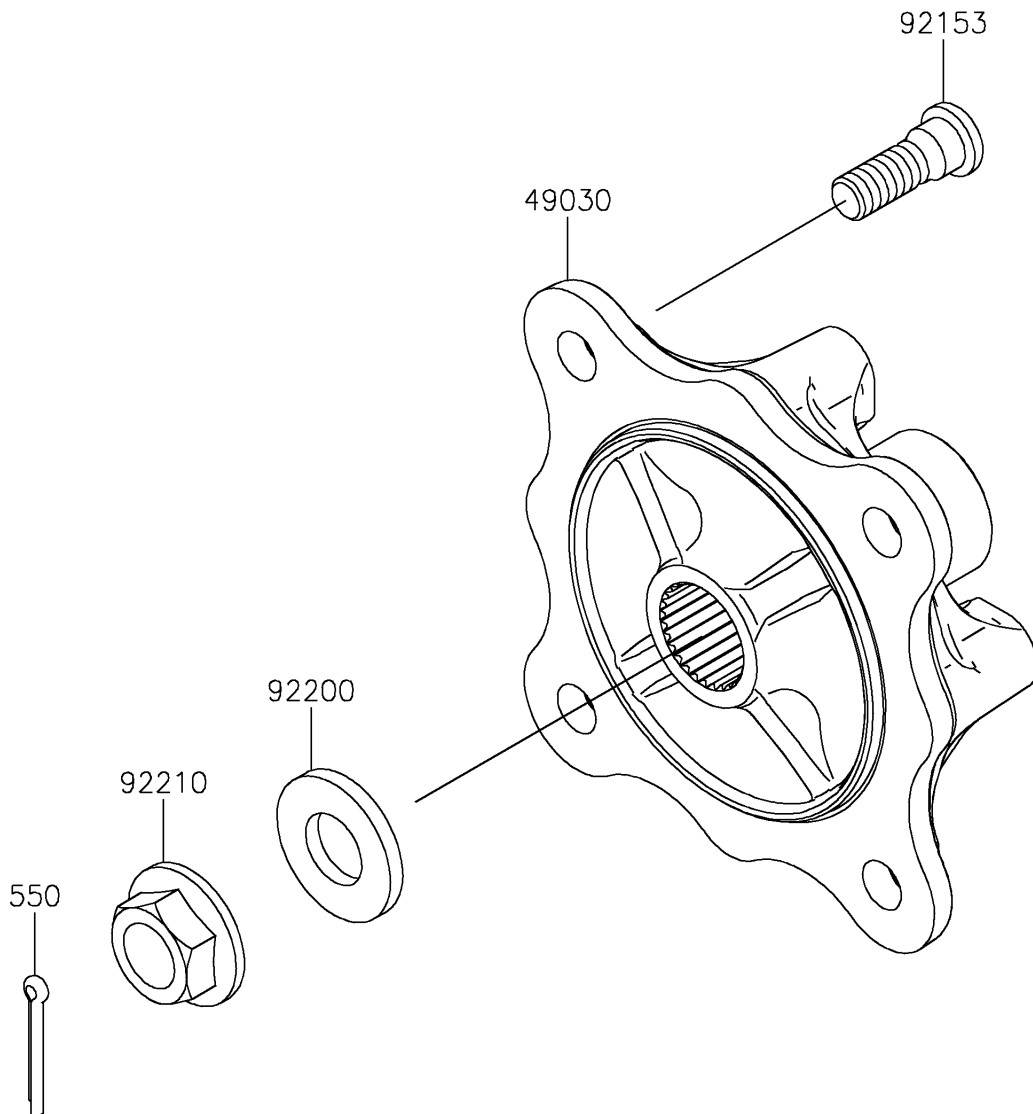

## PARTS DIAGRAM

### Rear Hubs/Brakes

F2240

## PARTS LIST

### Rear Hubs/Brakes

| ITEM NAME                        | PART NUMBER | QUANTITY |
|----------------------------------|-------------|----------|
| HUB,RR (Ref # 49030)             | 49030-0049  | 2        |
| BOLT,12MM (Ref # 92153)          | 92153-1915  | 8        |
| WASHER,20.3X41X4.5 (Ref # 92200) | 92200-0921  | 2        |
| NUT,FLANGED,20MM (Ref # 92210)   | 92210-2093  | 2        |
| PIN-COTTER,4.0X30 (Ref # 550)    | 550AA4030   | 2        |