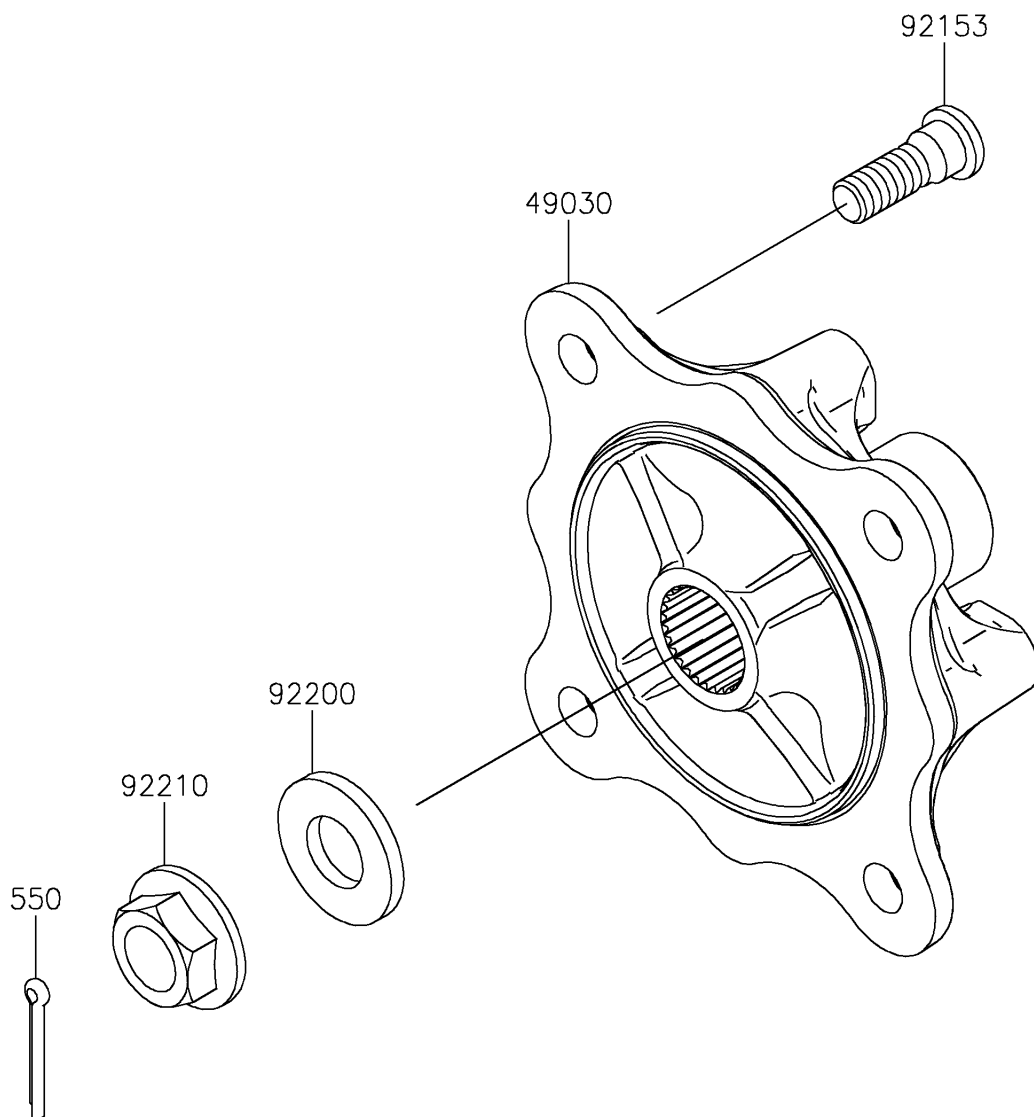

2024 MULE PRO-FXT™ 1000 LE CAMO

Kawasaki
Let the Good Times Roll®

PARTS DIAGRAM

Rear Hubs/Brakes

F2240

2024 MULE PRO-FXT™ 1000 LE CAMO

Kawasaki
Let the Good Times Roll®

PARTS LIST

Rear Hubs/Brakes

ITEM NAME	PART NUMBER	QUANTITY
HUB,RR (Ref # 49030)	49030-0049	2
BOLT,12MM (Ref # 92153)	92153-1915	8
WASHER,20.3X41X4.5 (Ref # 92200)	92200-0921	2
NUT,FLANGED,20MM (Ref # 92210)	92210-2093	2
PIN-COTTER,4.0X30 (Ref # 550)	550AA4030	2