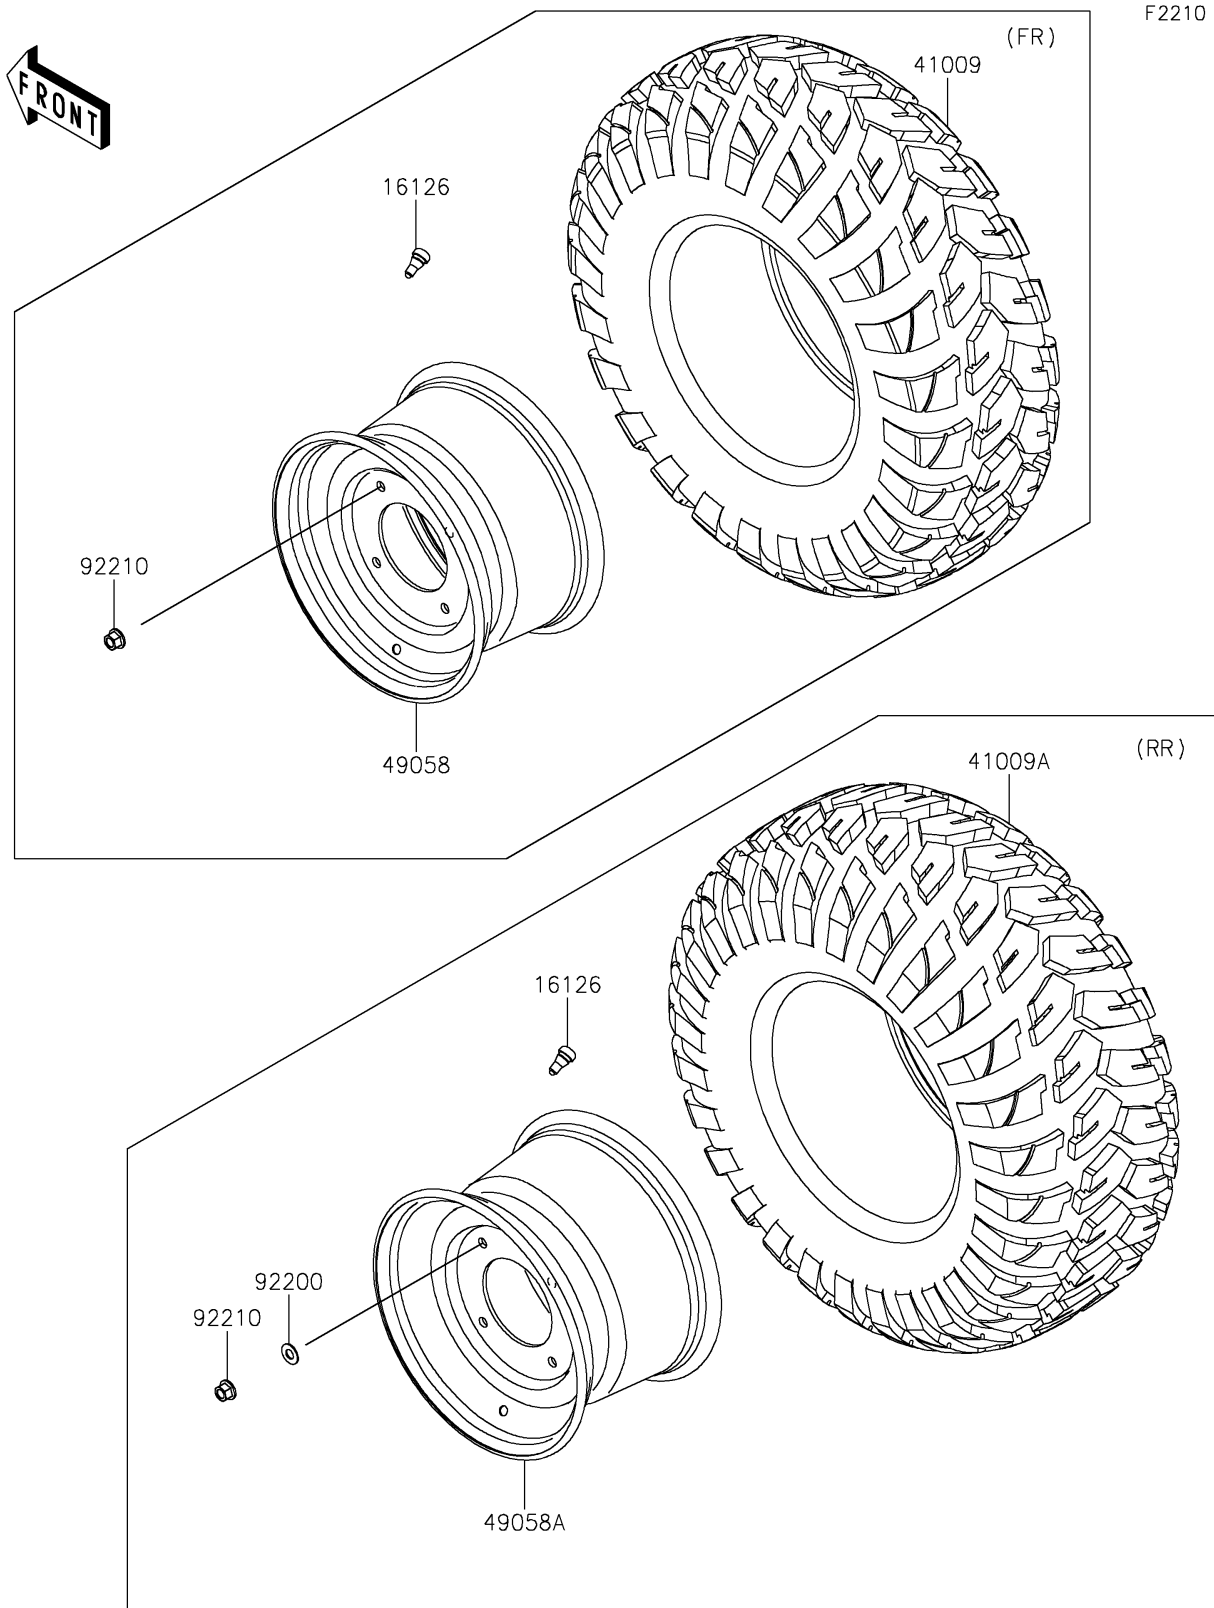

## PARTS DIAGRAM

### Wheels/Tires

## PARTS LIST

### Wheels/Tires

ITEM NAME	PART NUMBER	QUANTITY
VALVE (Ref # 16126)	16126-4001	4
TIRE,26X9.00R12 4PR,FRONTIER (Ref # 41009)	41009-0567	2
TIRE,26X11.00R12 4PR,FRONTIER (Ref # 41009A)	41009-0568	2
WHEEL,FR,12X7.0AT,F.S.BLACK (Ref # 49058)	49058-0608-397	2
WHEEL,RR,12X8.0AT,F.S.BLACK (Ref # 49058A)	49058-0611-397	2
WASHER,12.1X26X2.3 (Ref # 92200)	92200-0930	8
NUT,12MM (Ref # 92210)	92210-0603	16