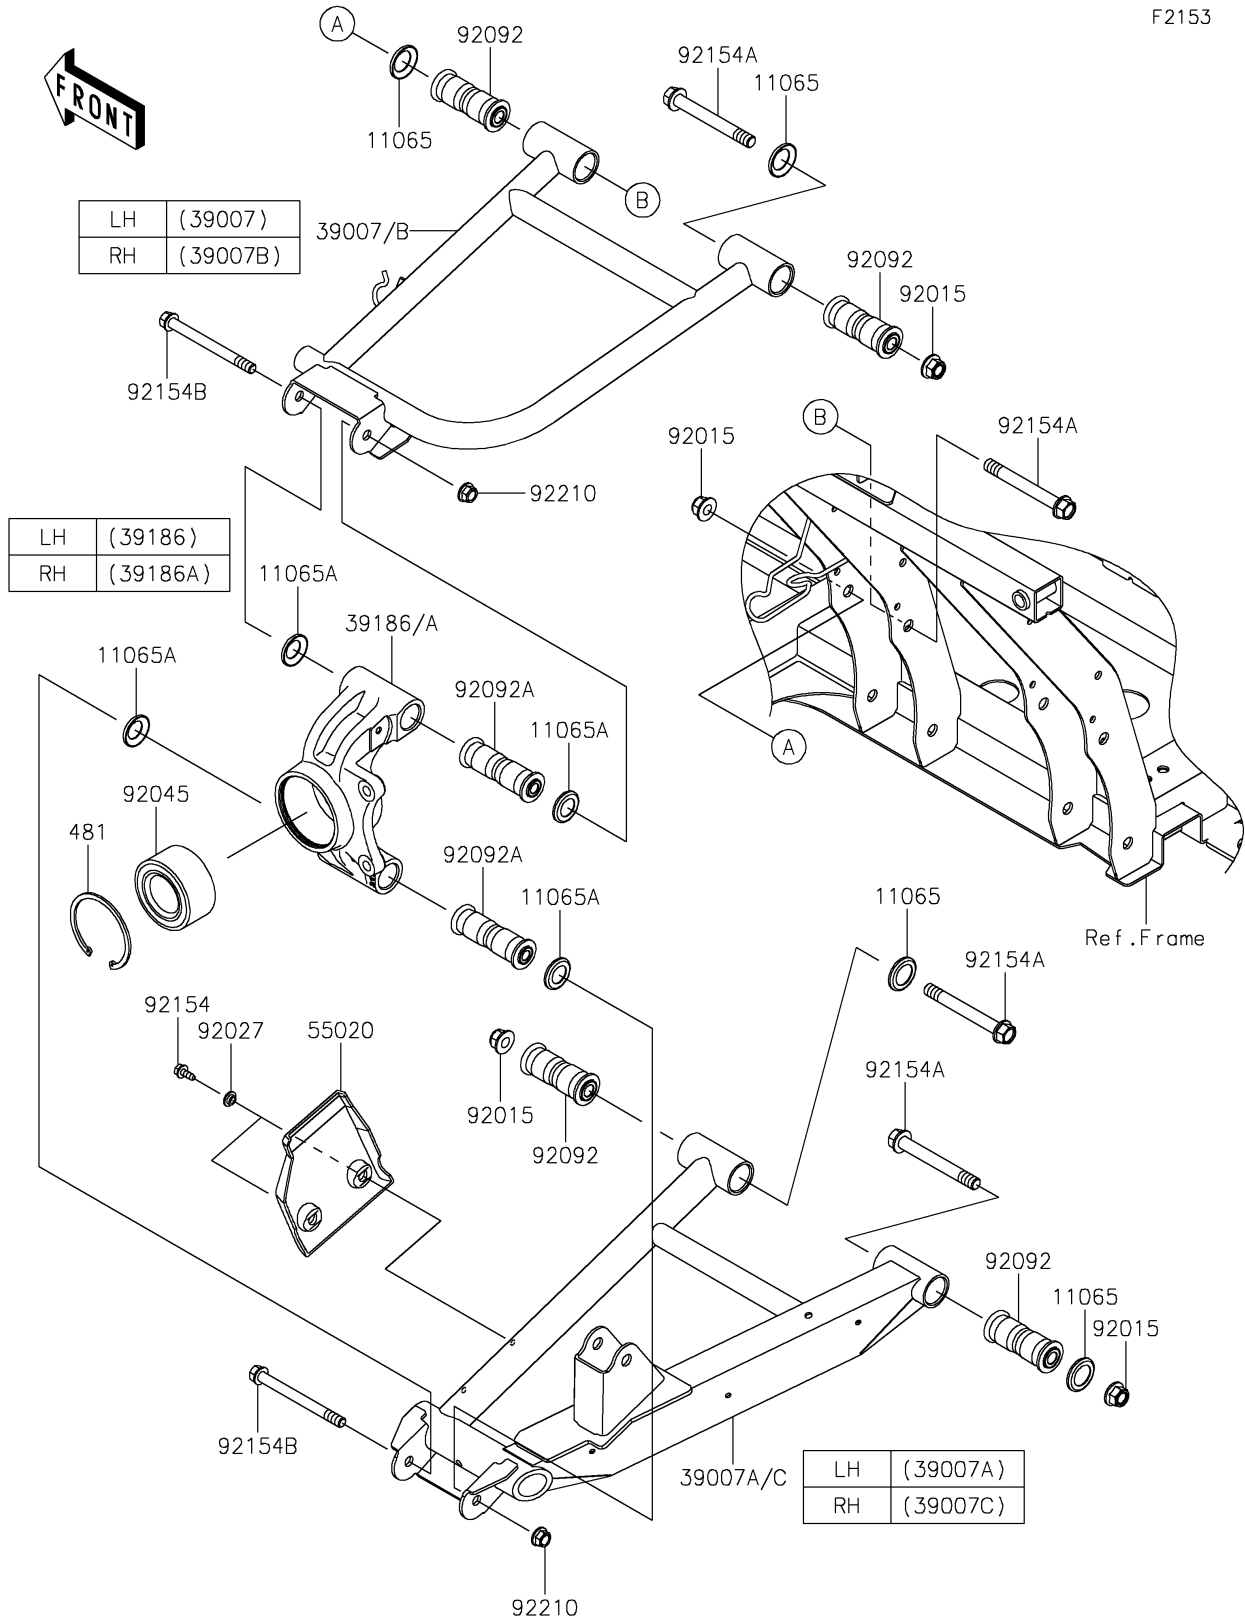

2026 MULE PRO-FXT™ 1000 LE CAMO

PARTS DIAGRAM

Rear Suspension

F2153

2026 MULE PRO-FXT™ 1000 LE CAMO

PARTS LIST

Rear Suspension

ITEM NAME	PART NUMBER	QUANTITY
-----------	-------------	----------
