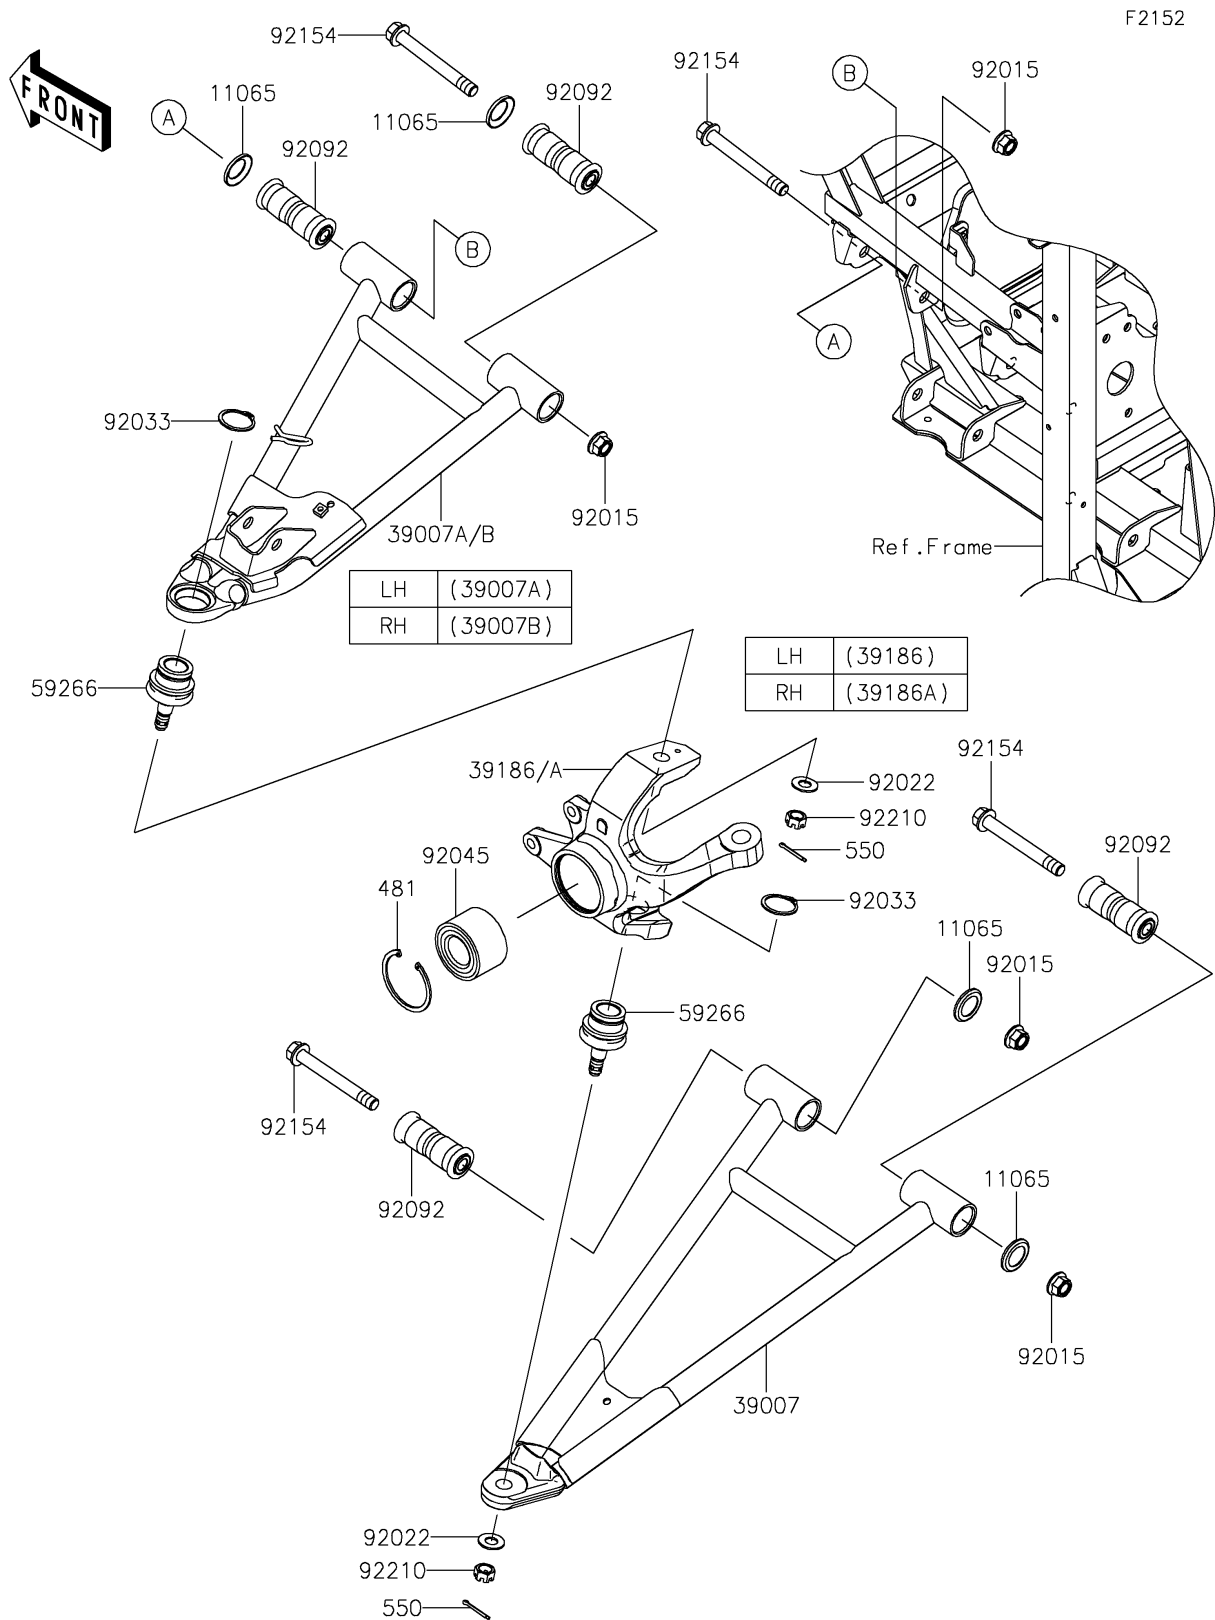

2026 MULE PRO-FXT™ 1000 LE CAMO

PARTS DIAGRAM

Front Suspension

2026 MULE PRO-FXT™ 1000 LE CAMO

PARTS LIST

Front Suspension

ITEM NAME	PART NUMBER	QUANTITY
-----------	-------------	----------
