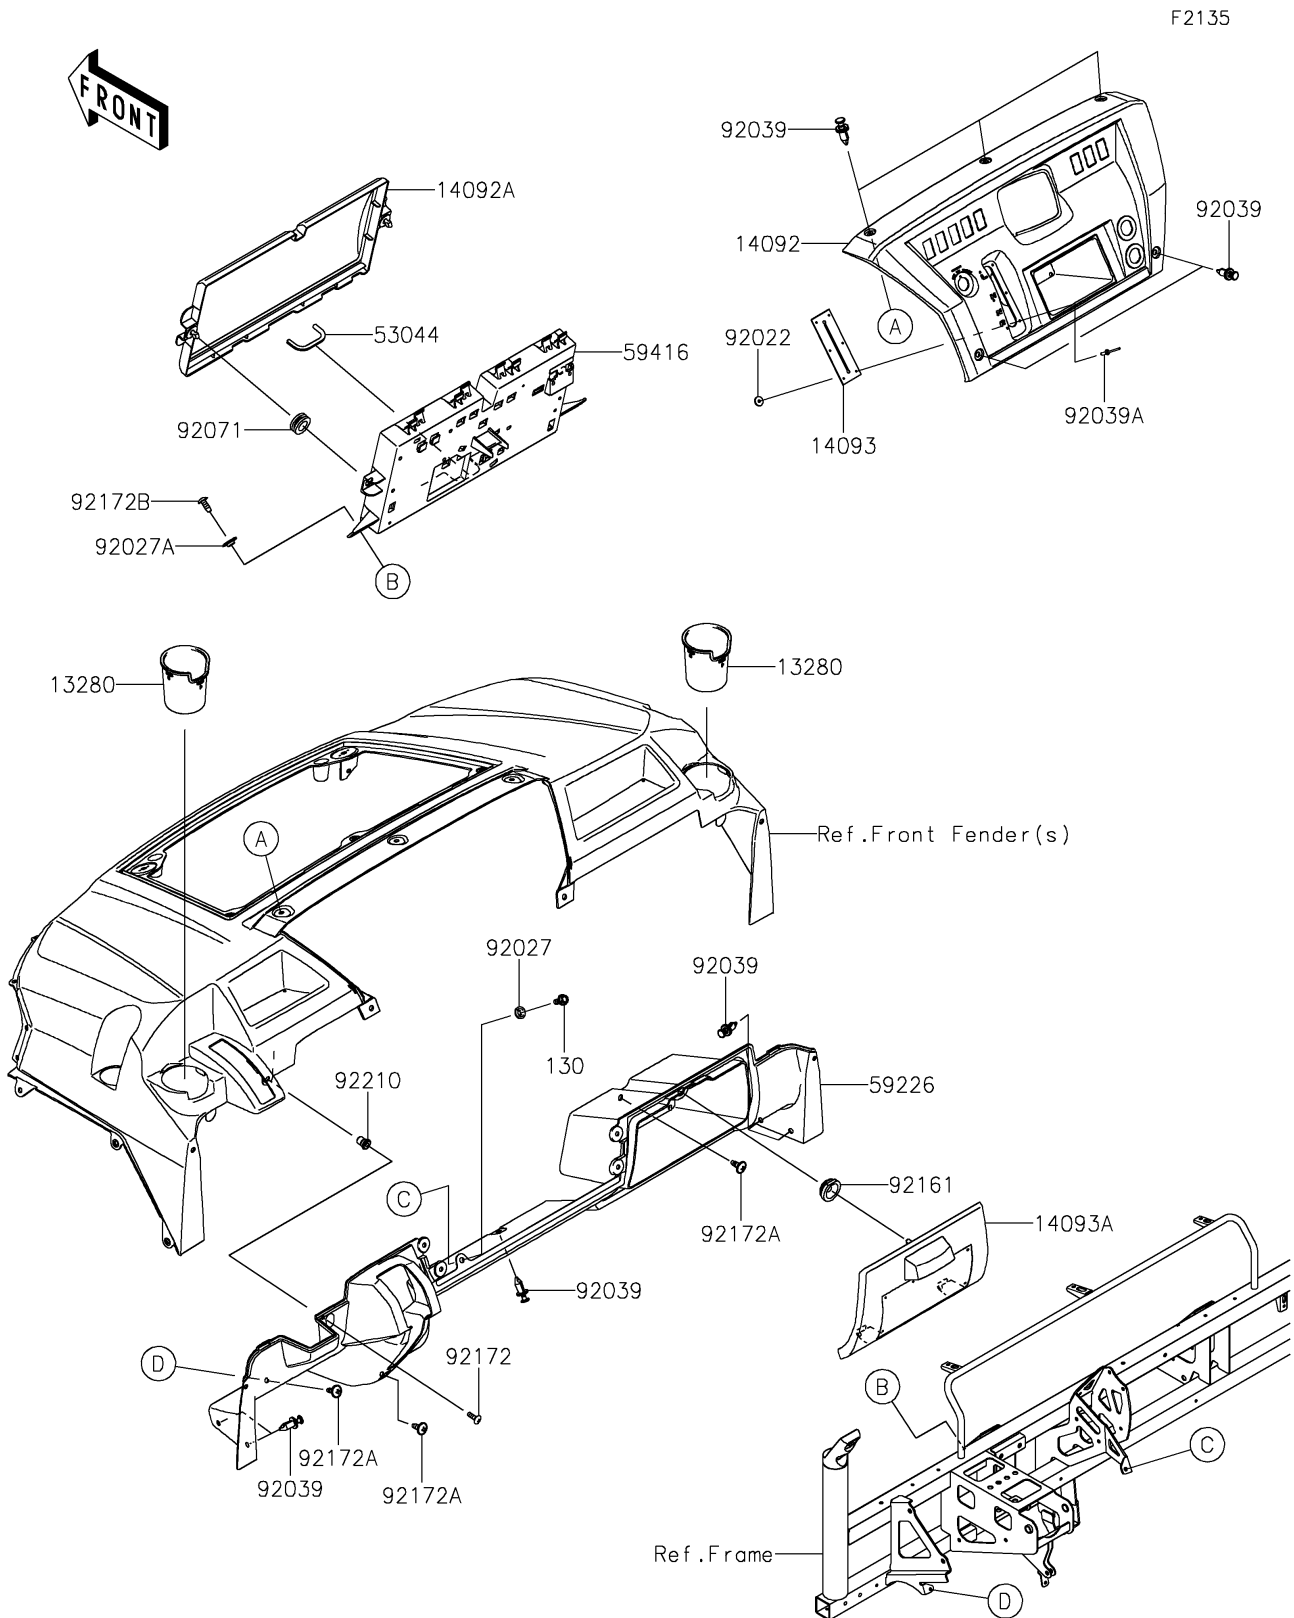

2026 MULE PRO-FXT™ 1000 LE CAMO

PARTS DIAGRAM

Front Box

2026 MULE PRO-FXT™ 1000 LE CAMO

Kawasaki
Let the Good Times Roll®

PARTS LIST

Front Box

ITEM NAME	PART NUMBER	QUANTITY
HOLDER,CUP (Ref # 13280)	13280-0774	2
COVER,DASHBOARD (Ref # 14092)	14092-1192	1
COVER,ELECTRIC BOX (Ref # 14092A)	14092-1197	1
COVER,SHIFT LEVER (Ref # 14093)	14093-0146	1
COVER,GLOVE BOX (Ref # 14093A)	14093-1061	1
TRIM (Ref # 53044)	53044-0572	1
PANEL-CONTROL (Ref # 59226)	59226-0042	1
CASE-ELECTRIC (Ref # 59416)	59416-0026	1
WASHER,3.3X12X1.2 (Ref # 92022)	92022-1407	6
COLLAR,L=4.6 (Ref # 92027)	92027-1168	1
COLLAR,L=5.1 (Ref # 92027A)	92027-1260	2
RIVET (Ref # 92039)	92039-0865	10
RIVET (Ref # 92039A)	92039-1231	6
GROMMET (Ref # 92071)	92071-1131	2
DAMPER,7.8X30X11 (Ref # 92161)	92161-1953	1
SCREW,5MM (Ref # 92172)	92172-0292	1
SCREW,6X16 (Ref # 92172A)	92172-0711	3
SCREW,TAPPING,6X16 (Ref # 92172B)	92172-0739	2
NUT,WELL,5MM (Ref # 92210)	92210-0370	1
BOLT-FLANGED,6X16 (Ref # 130)	130CA0616	1