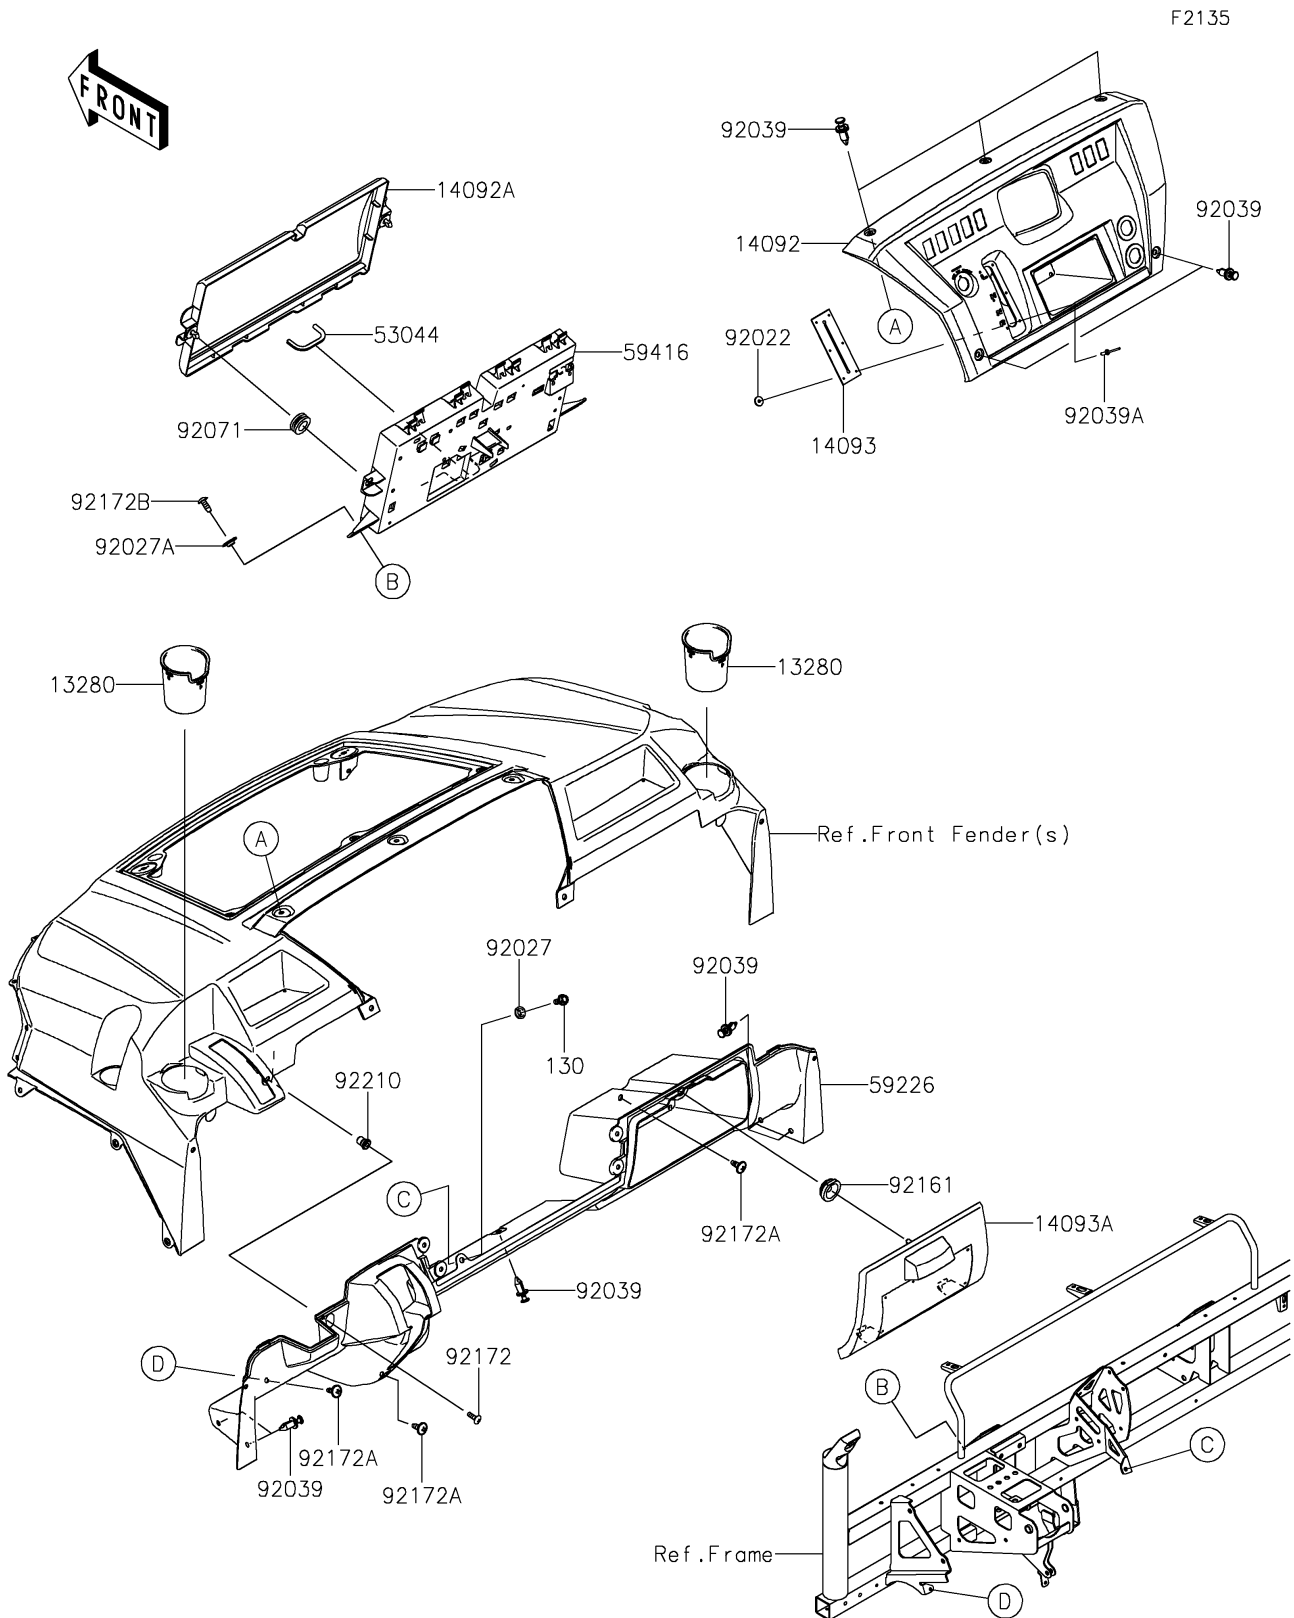

2024 MULE PRO-FXT™ 1000 LE CAMO

PARTS DIAGRAM

Front Box

2024 MULE PRO-FXT™ 1000 LE CAMO

Kawasaki
Let the Good Times Roll®

PARTS LIST

Front Box

ITEM NAME	PART NUMBER	QUANTITY
HOLDER,CUP (Ref # 13280)	13280-0774	2
COVER,DASHBOARD (Ref # 14092)	14092-1192	1
COVER,ELECTRIC BOX (Ref # 14092A)	14092-1197	1
COVER,SHIFT LEVER (Ref # 14093)	14093-0146	1
COVER,GLOVE BOX (Ref # 14093A)	14093-1061	1
TRIM (Ref # 53044)	53044-0572	1
PANEL-CONTROL (Ref # 59226)	59226-0042	1
CASE-ELECTRIC (Ref # 59416)	59416-0026	1
WASHER,3.3X12X1.2 (Ref # 92022)	92022-1407	6
COLLAR,L=4.6 (Ref # 92027)	92027-1168	1
COLLAR,L=5.1 (Ref # 92027A)	92027-1260	2
RIVET (Ref # 92039)	92039-0865	10
RIVET (Ref # 92039A)	92039-1231	6
GROMMET (Ref # 92071)	92071-1131	2
DAMPER,7.8X30X11 (Ref # 92161)	92161-1953	1
SCREW,5MM (Ref # 92172)	92172-0292	1
SCREW,6X16 (Ref # 92172A)	92172-0711	3
SCREW,TAPPING,6X16 (Ref # 92172B)	92172-0739	2
NUT,WELL,5MM (Ref # 92210)	92210-0370	1
BOLT-FLANGED,6X16 (Ref # 130)	130CA0616	1