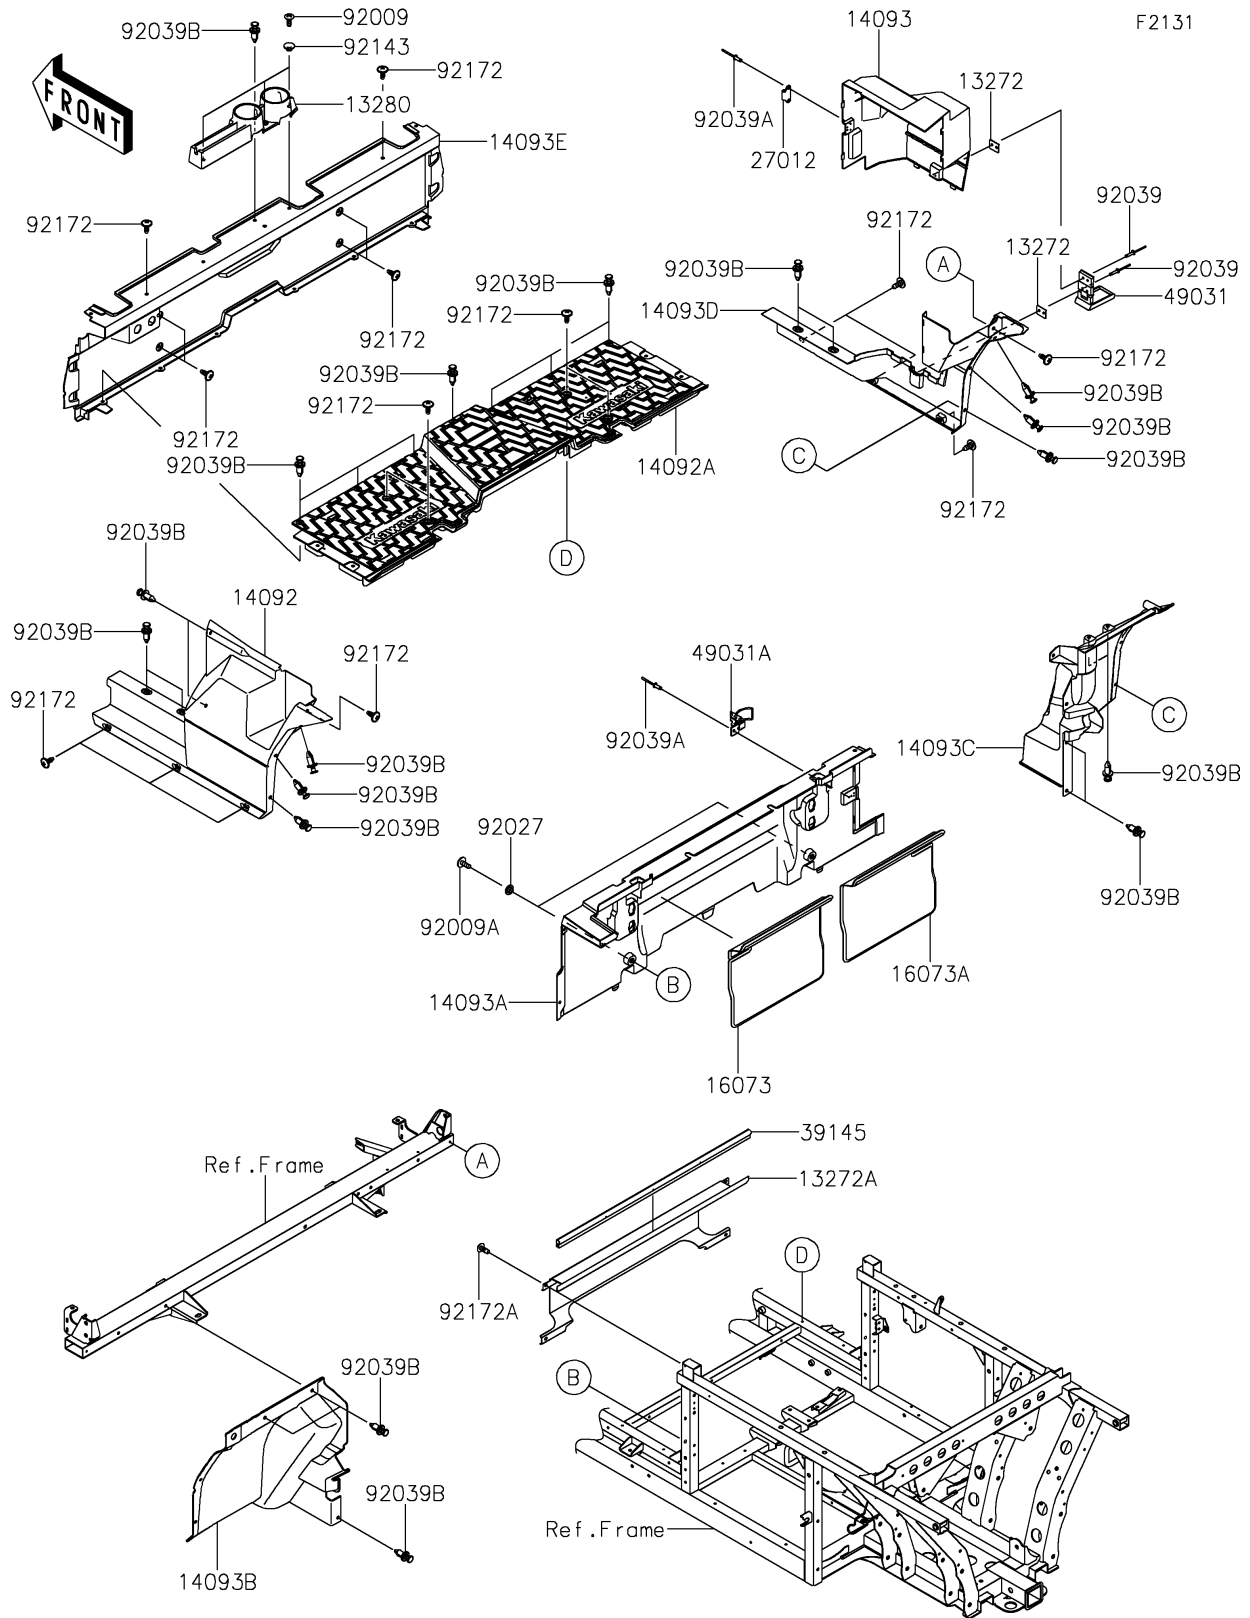

2025 MULE PRO-FXR 1000

PARTS DIAGRAM

Frame Fittings(Rear)(BRFNN-BSSNL)

2025 MULE PRO-FXR 1000

PARTS LIST

Frame Fittings(Rear)(BRFNN-BSSNL)

ITEM NAME	PART NUMBER	QUANTITY
PLATE,LATCH (Ref # 13272)	13272-1828	2
PLATE,INSULATOR (Ref # 13272A)	13272-4130	1
HOLDER,RR CUP (Ref # 13280)	13280-1353	1
COVER,SIDE,LH,RR (Ref # 14092)	14092-1190	1
COVER,FLOOR,BOTTOM (Ref # 14092A)	14092-1196	1
COVER,A/C (Ref # 14093)	14093-0366	1
COVER,RR SEAT (Ref # 14093A)	14093-0367	1
COVER,RR,FLOOR,MUD,LH (Ref # 14093B)	14093-0388	1
COVER,RR,FLOOR,MUD,RH (Ref # 14093C)	14093-1397	1
COVER,SIDE,RH,RR (Ref # 14093D)	14093-1398	1
COVER,RR FLOOR,FR (Ref # 14093E)	14093-1428	1
INSULATOR,LH (Ref # 16073)	16073-0814	1
INSULATOR,RH (Ref # 16073A)	16073-0815	1
HOOK,STRIKER (Ref # 27012)	27012-0806	1
TRIM-SEAL (Ref # 39145)	39145-0755	1
LATCH,A/C (Ref # 49031)	49031-0007	1
LATCH,TOGGLE (Ref # 49031A)	49031-0015	1
SCREW,TAPPING,6X16 (Ref # 92009)	92009-1166	3
SCREW,6X16 (Ref # 92009A)	92009-1621	2
COLLAR,L=4.6 (Ref # 92027)	92027-1168	2
RIVET,3.2X13.4 (Ref # 92039)	92039-0739	4
RIVET (Ref # 92039A)	92039-0747	4
RIVET (Ref # 92039B)	92039-0865	29
COLLAR (Ref # 92143)	92143-1057	3
SCREW,6X16 (Ref # 92172)	92172-0711	18
SCREW,TAPPING,6X16 (Ref # 92172A)	92172-0739	4