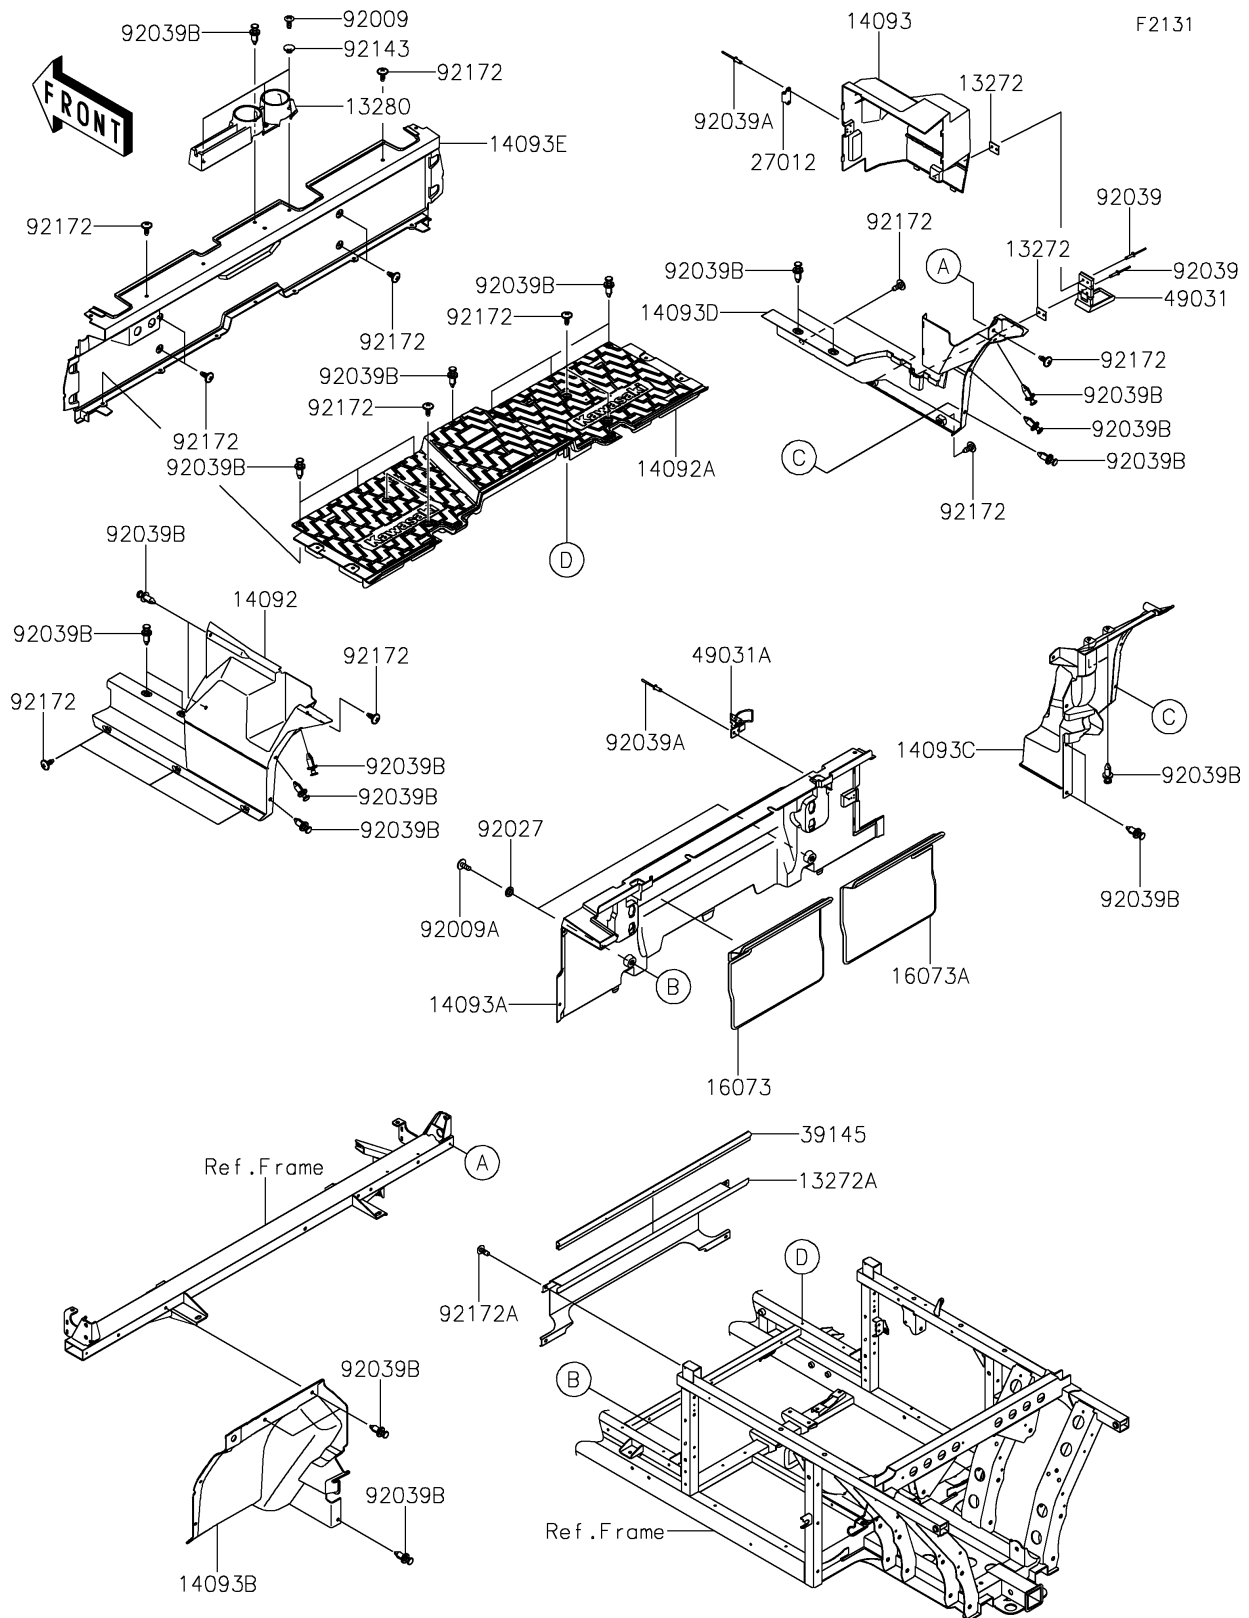

2024 MULE PRO-FXT™ 1000 LE CAMO

PARTS DIAGRAM

Frame Fittings(Rear)(BRFNN-BSSNL)

2024 MULE PRO-FXT™ 1000 LE CAMO

Kawasaki
Let the Good Times Roll®

PARTS LIST

Frame Fittings(Rear)(BRFNN-BSSNL)

ITEM NAME	PART NUMBER	QUANTITY
PLATE,LATCH (Ref # 13272)	13272-1828	2
PLATE,INSULATOR (Ref # 13272A)	13272-4130	1
HOLDER,RR CUP (Ref # 13280)	13280-1353	1
COVER,SIDE,LH,RR (Ref # 14092)	14092-1190	1
COVER,FLOOR,BOTTOM (Ref # 14092A)	14092-1196	1
COVER,A/C (Ref # 14093)	14093-0366	1
COVER,RR SEAT (Ref # 14093A)	14093-0367	1
COVER,RR,FLOOR,MUD,LH (Ref # 14093B)	14093-0388	1
COVER,RR,FLOOR,MUD,RH (Ref # 14093C)	14093-1397	1
COVER,SIDE,RH,RR (Ref # 14093D)	14093-1398	1
COVER,RR FLOOR,FR (Ref # 14093E)	14093-1428	1
INSULATOR,LH (Ref # 16073)	16073-0814	1
INSULATOR,RH (Ref # 16073A)	16073-0815	1
HOOK,STRIKER (Ref # 27012)	27012-0806	1
TRIM-SEAL (Ref # 39145)	39145-0755	1
LATCH,A/C (Ref # 49031)	49031-0007	1
LATCH,TOGGLE (Ref # 49031A)	49031-0015	1
SCREW,TAPPING,6X16 (Ref # 92009)	92009-1166	3
SCREW,6X16 (Ref # 92009A)	92009-1621	2
COLLAR,L=4.6 (Ref # 92027)	92027-1168	2
RIVET,3.2X13.4 (Ref # 92039)	92039-0739	4
RIVET (Ref # 92039A)	92039-0747	4
RIVET (Ref # 92039B)	92039-0865	29
COLLAR (Ref # 92143)	92143-1057	3
SCREW,6X16 (Ref # 92172)	92172-0711	18
SCREW,TAPPING,6X16 (Ref # 92172A)	92172-0739	4