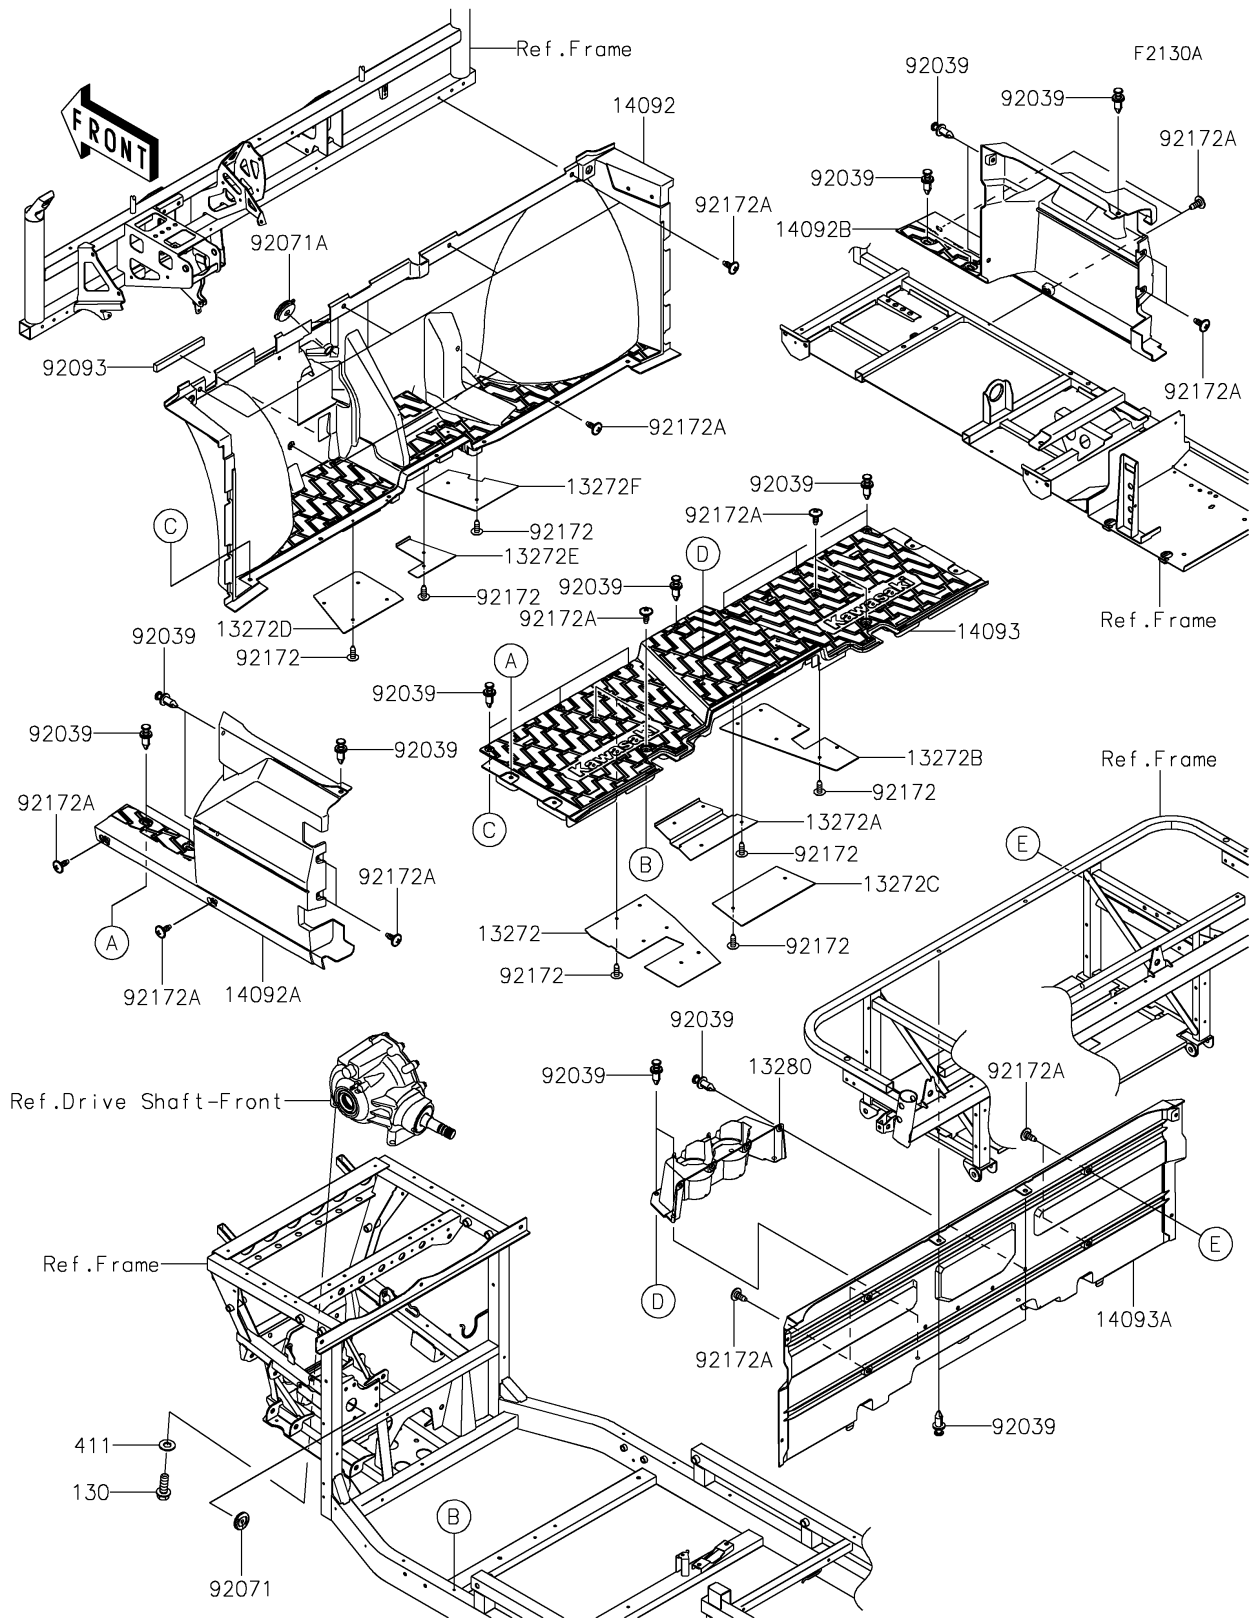

2026 MULE PRO-FXT™ 1000 LE CAMO

PARTS DIAGRAM

Frame Fittings(Front)(BTFNN-BVFNL)

2026 MULE PRO-FXT™ 1000 LE CAMO

Kawasaki
Let the Good Times Roll®

PARTS LIST

Frame Fittings(Front)(BTFNN-BVFNL)

ITEM NAME	PART NUMBER	QUANTITY
PLATE,FR FLOOR,LH (Ref # 13272)	13272-7270	1
PLATE,FR FLOOR,MID,FR (Ref # 13272A)	13272-7271	1
PLATE,FR FLOOR,RH (Ref # 13272B)	13272-7272	1
PLATE,FR FLOOR,MID,RR (Ref # 13272C)	13272-7273	1
PLATE,DASH,LWR,LH (Ref # 13272D)	13272-7275	1
PLATE,DASH,LWR,MID (Ref # 13272E)	13272-7276	1
PLATE,DASH,LWR,RH (Ref # 13272F)	13272-7277	1
HOLDER (Ref # 13280)	13280-1352	1
COVER,FR FLOOR (Ref # 14092)	14092-1184	1
COVER,SIDE,LH,FR (Ref # 14092A)	14092-1188	1
COVER,SIDE,RH,FR (Ref # 14092B)	14092-1189	1
COVER,FLOOR,BOTTOM (Ref # 14093)	14093-1426	1
COVER,FR SEAT (Ref # 14093A)	14093-1427	1
RIVET (Ref # 92039)	92039-0865	27
GROMMET,9X45X9 (Ref # 92071)	92071-0728	1
GROMMET,8X22X8 (Ref # 92071A)	92071-0753	1
SEAL,10X20X165 (Ref # 92093)	92093-0617	1
SCREW,6X16 (Ref # 92172)	92172-0284	26
SCREW,6X16 (Ref # 92172A)	92172-0711	22
BOLT-FLANGED,12X35 (Ref # 130)	130CA1235	4
WASHER-PLAIN,12MM (Ref # 411)	411AA1200	4