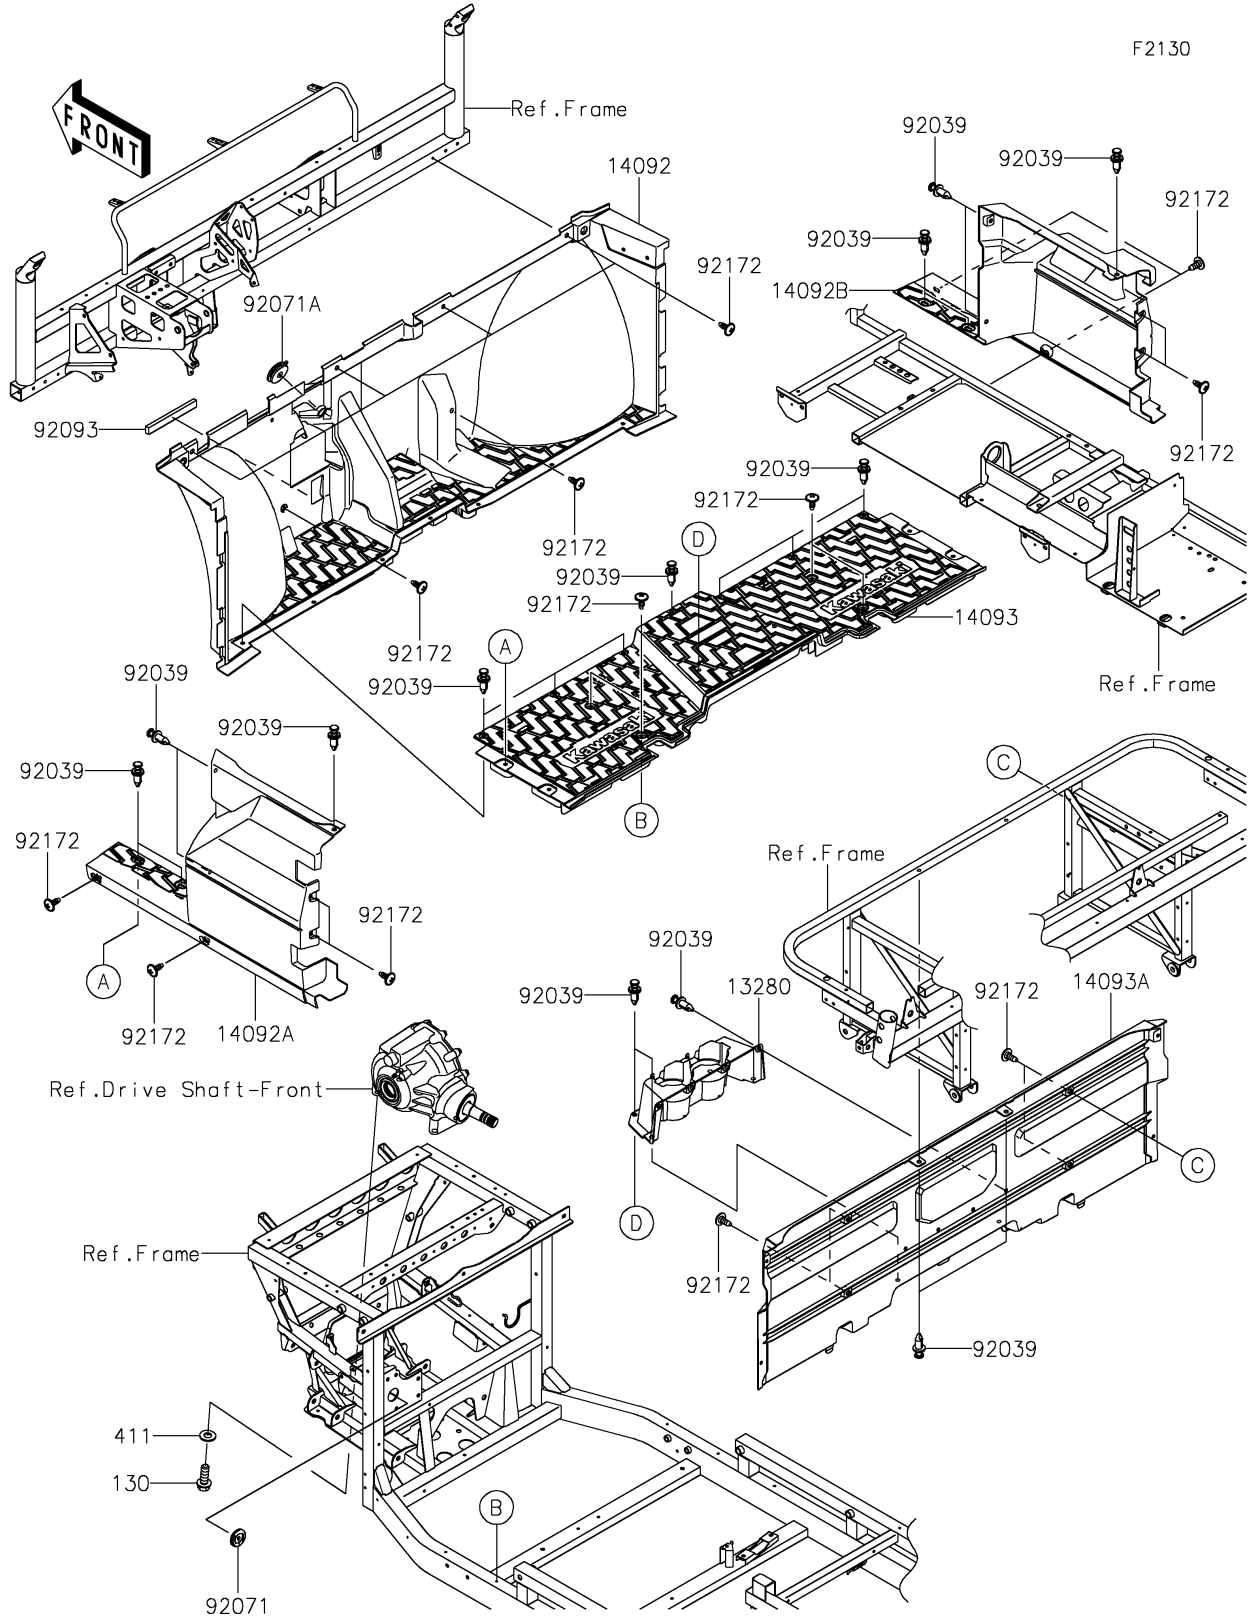

2025 MULE PRO-FXR 1000

PARTS DIAGRAM

Frame Fittings(Front)(BRFNN-BSSNL)

2025 MULE PRO-FXR 1000

PARTS LIST

Frame Fittings(Front)(BRFNN-BSSNL)

ITEM NAME

PART NUMBER

QUANTITY
