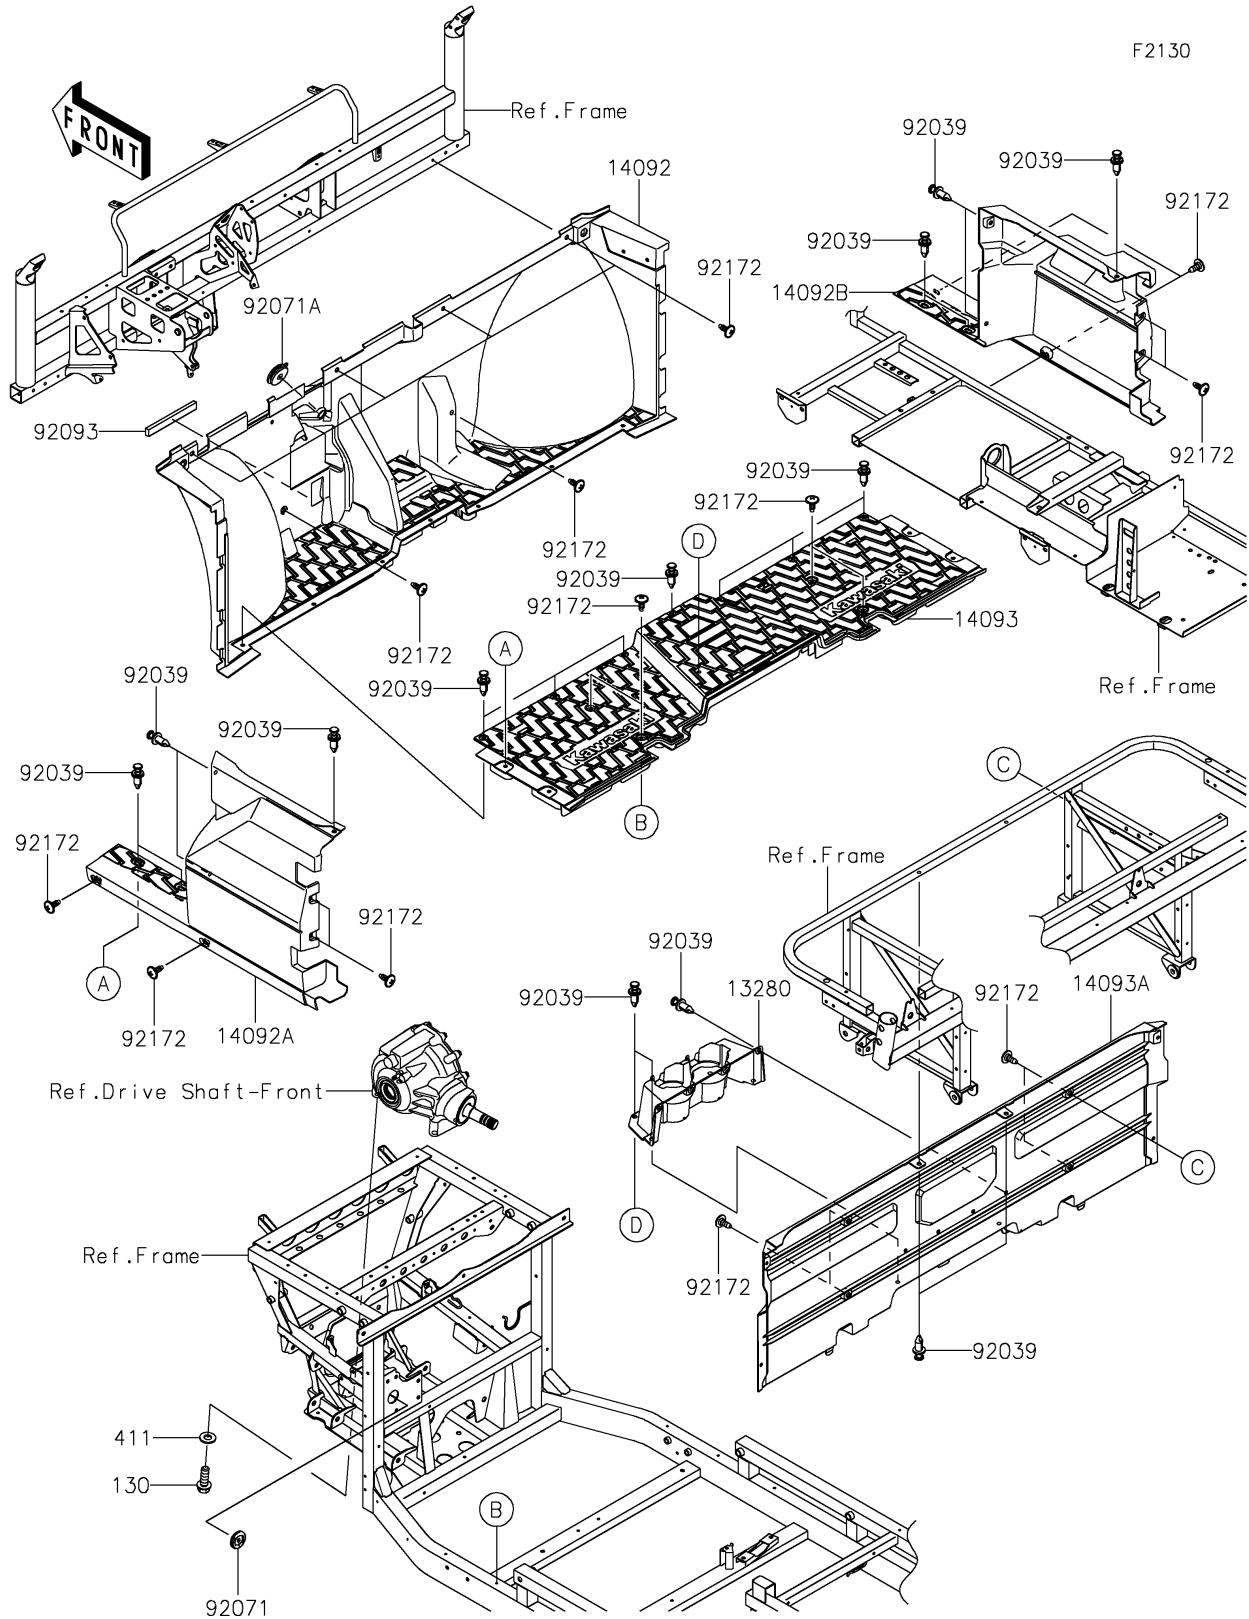

## PARTS DIAGRAM

### Frame Fittings(Front)(BRFNN-BSSNL)

## PARTS LIST

### Frame Fittings(Front)(BRFNN-BSSNL)

ITEM NAME	PART NUMBER	QUANTITY
HOLDER (Ref # 13280)	13280-1352	1
COVER,FR FLOOR (Ref # 14092)	14092-1184	1
COVER,SIDE,LH,FR (Ref # 14092A)	14092-1188	1
COVER,SIDE,RH,FR (Ref # 14092B)	14092-1189	1
COVER,FLOOR,BOTTOM (Ref # 14093)	14093-1426	1
COVER,FR SEAT (Ref # 14093A)	14093-1427	1
RIVET (Ref # 92039)	92039-0865	27
GROMMET,9X45X9 (Ref # 92071)	92071-0728	1
GROMMET,8X22X8 (Ref # 92071A)	92071-0753	1
SEAL,10X20X165 (Ref # 92093)	92093-0617	1
SCREW,6X16 (Ref # 92172)	92172-0711	22
BOLT-FLANGED,12X35 (Ref # 130)	130CA1235	4
WASHER-PLAIN,12MM (Ref # 411)	411AA1200	4