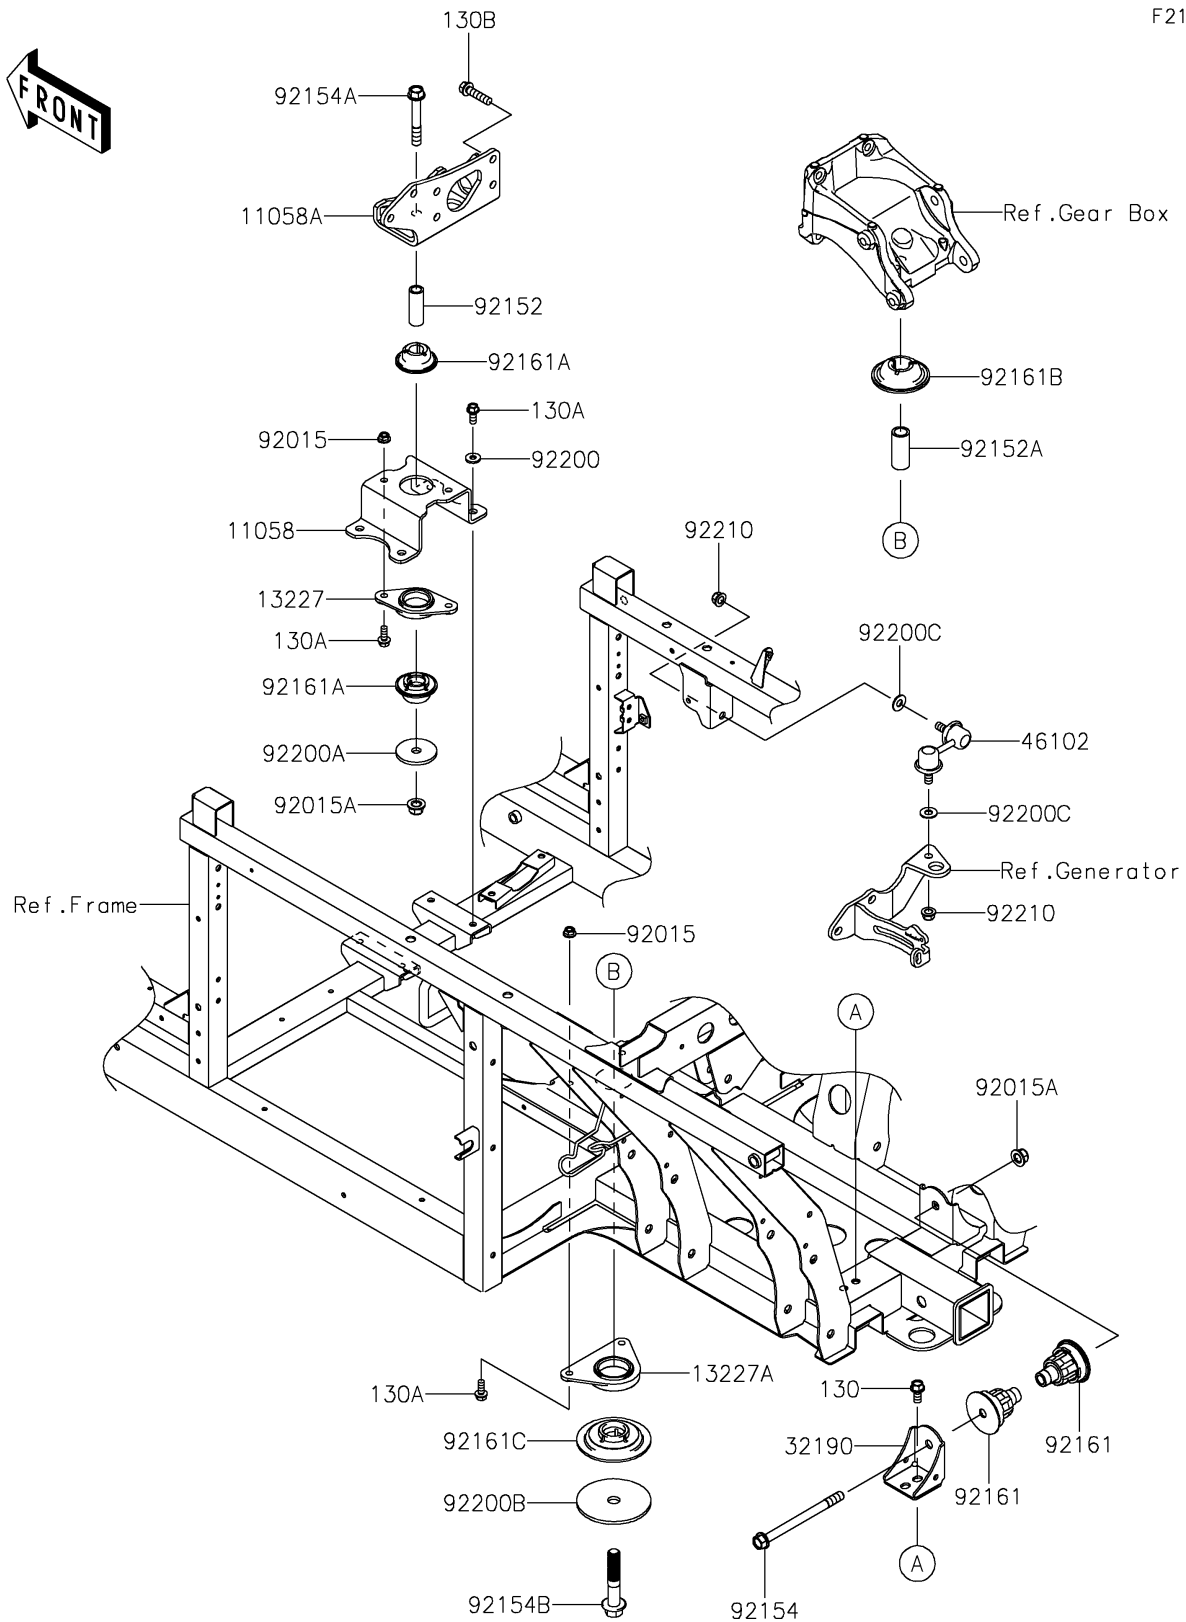

2025 MULE PRO-FXR 1000

PARTS DIAGRAM

Engine Mount

F2122

2025 MULE PRO-FXR 1000

PARTS LIST Engine Mount

ITEM NAME	PART NUMBER	QUANTITY
-----------	-------------	----------
