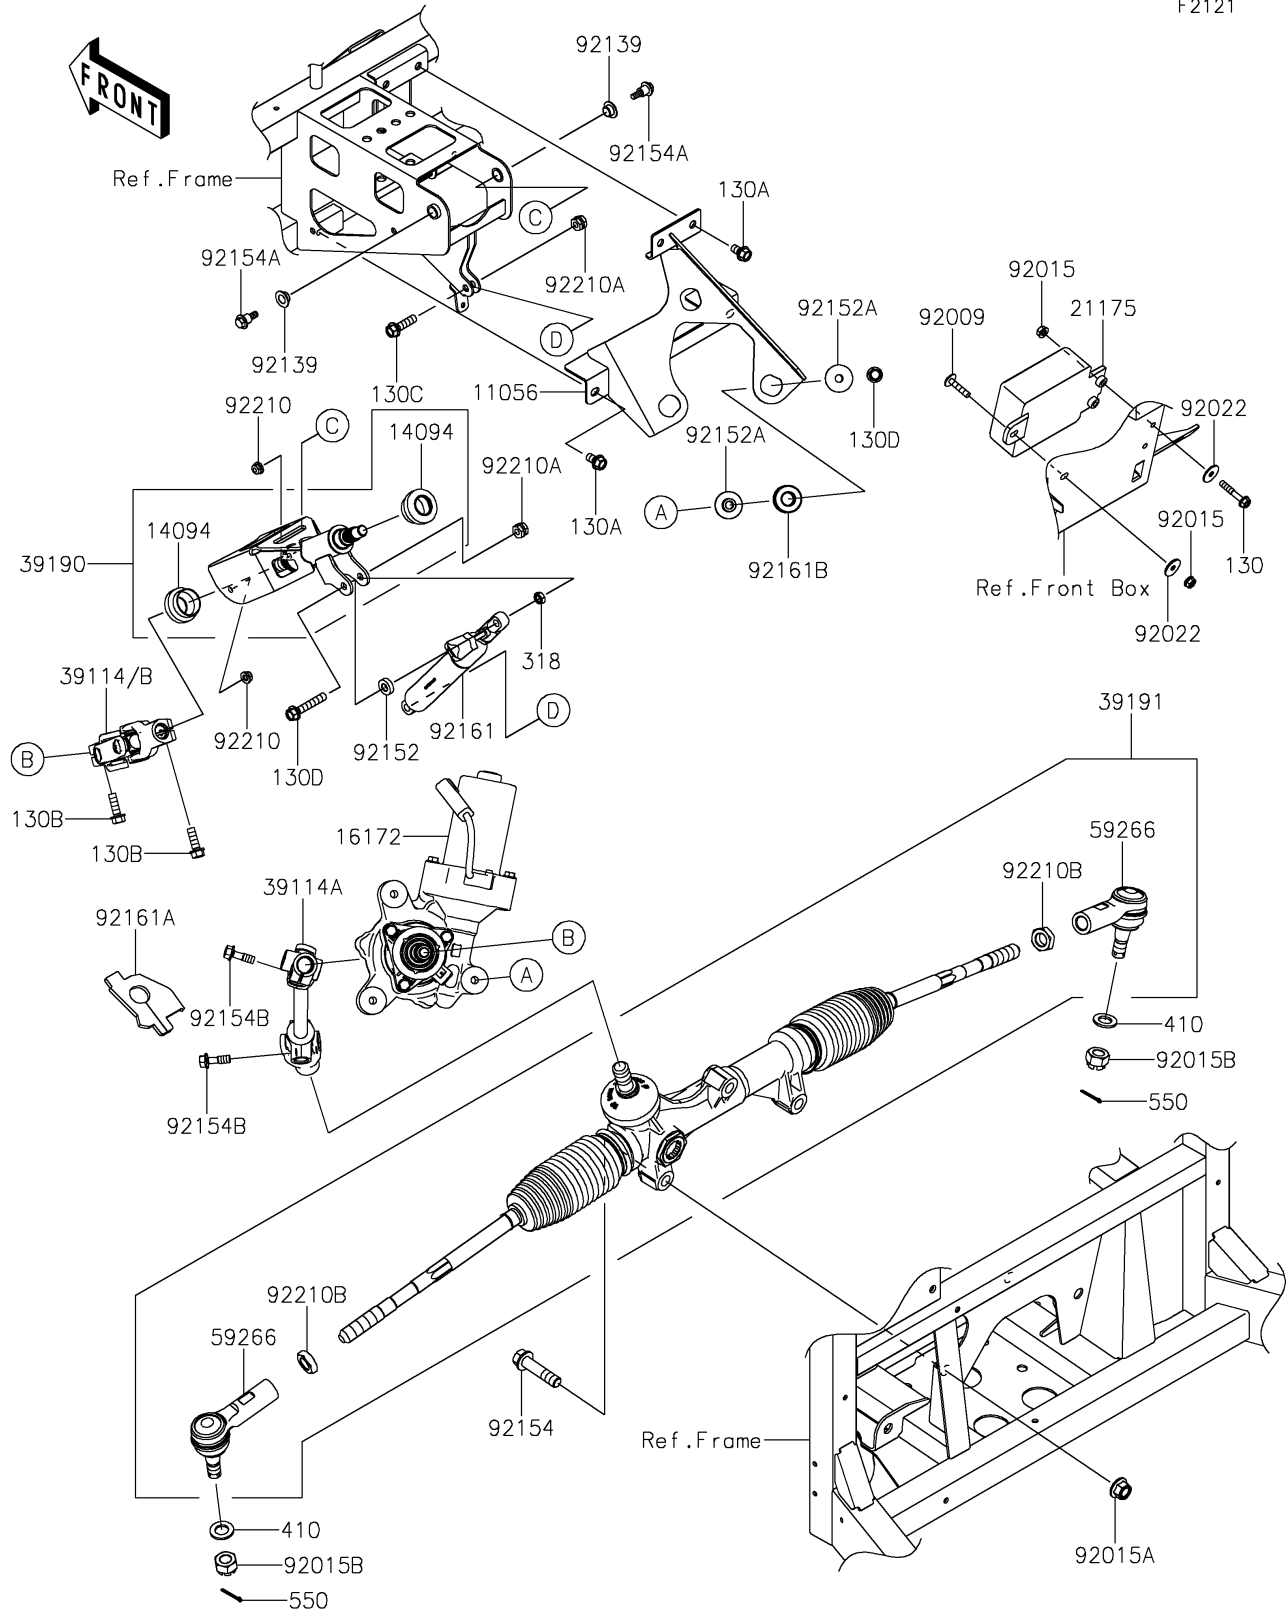

2025 MULE PRO-FXR 1000

PARTS DIAGRAM

Steering Shaft

F2121

2025 MULE PRO-FXR 1000

PARTS LIST

Steering Shaft

ITEM NAME	PART NUMBER	QUANTITY
BRACKET (Ref # 11056)	11056-2838	1
COVER,STEERING SHAFT (Ref # 14094)	14094-0322	2
ACTUATOR,EPS (Ref # 16172)	16172-0557	1
CONTROL UNIT-ELECTRONIC,EPS (Ref # 21175)	21175-0969	1
SHAFT-COMP-STRG (Ref # 39114)	39114-0019	1
SHAFT-COMP-STRG (Ref # 39114A)	39114-0045	1
SHAFT-COMP-STRG,UPP (Ref # 39114B)	39114-0048	1
SHAFT-ASSY-STEERING (Ref # 39190)	39190-0022	1
GEAR-ASSY-STEERING (Ref # 39191)	39191-0050	1
JOINT-BALL (Ref # 59266)	59266-0771	2
SCREW,6X28,BLACK (Ref # 92009)	92009-1400	1
NUT,FLANGED,6MM (Ref # 92015)	92015-1367	3
NUT,LOCK,FLANGED,12MM (Ref # 92015A)	92015-1433	3
NUT,CASTLE,14MM (Ref # 92015B)	92015-1841	2
WASHER,6.5X22X1.6 (Ref # 92022)	92022-237	3
BUSHING (Ref # 92139)	92139-0230	2
COLLAR,8.2X18X5 (Ref # 92152)	92152-1848	1
COLLAR,8.5X30X10.6 (Ref # 92152A)	92152-2149	6
BOLT,FLANGED,12X50 (Ref # 92154)	92154-1008	3
BOLT,6X21.5 (Ref # 92154A)	92154-1320	2
BOLT (Ref # 92154B)	92154-4224	2
DAMPER,GAS SPRING (Ref # 92161)	92161-1825	1
DAMPER (Ref # 92161A)	92161-2492	1
DAMPER,ACTUATOR (Ref # 92161B)	92161-7517	3
NUT,LOCK,FLANGED,6MM (Ref # 92210)	92210-0303	2
NUT,HARD LOCK,8MM (Ref # 92210A)	92210-0934	2
NUT (Ref # 92210B)	92210-1933	2
BOLT-FLANGED,6X35 (Ref # 130)	130BA0635	2
BOLT-FLANGED,8X14 (Ref # 130A)	130BA0814	4

2025 MULE PRO-FXR 1000

PARTS LIST

Steering Shaft

ITEM NAME	PART NUMBER	QUANTITY
BOLT-FLANGED,8X25 (Ref # 130B)	130CA0825	2
BOLT-FLANGED,8X30 (Ref # 130C)	130CA0830	1
BOLT-FLANGED,8X45 (Ref # 130D)	130CA0845	4
NUT-HEX-SMALL,8MM (Ref # 318)	318BA0800	1
WASHER-PLAIN-SMALL,14MM (Ref # 410)	410AA1400	2
PIN-COTTER,3.0X25 (Ref # 550)	550AA3025	2