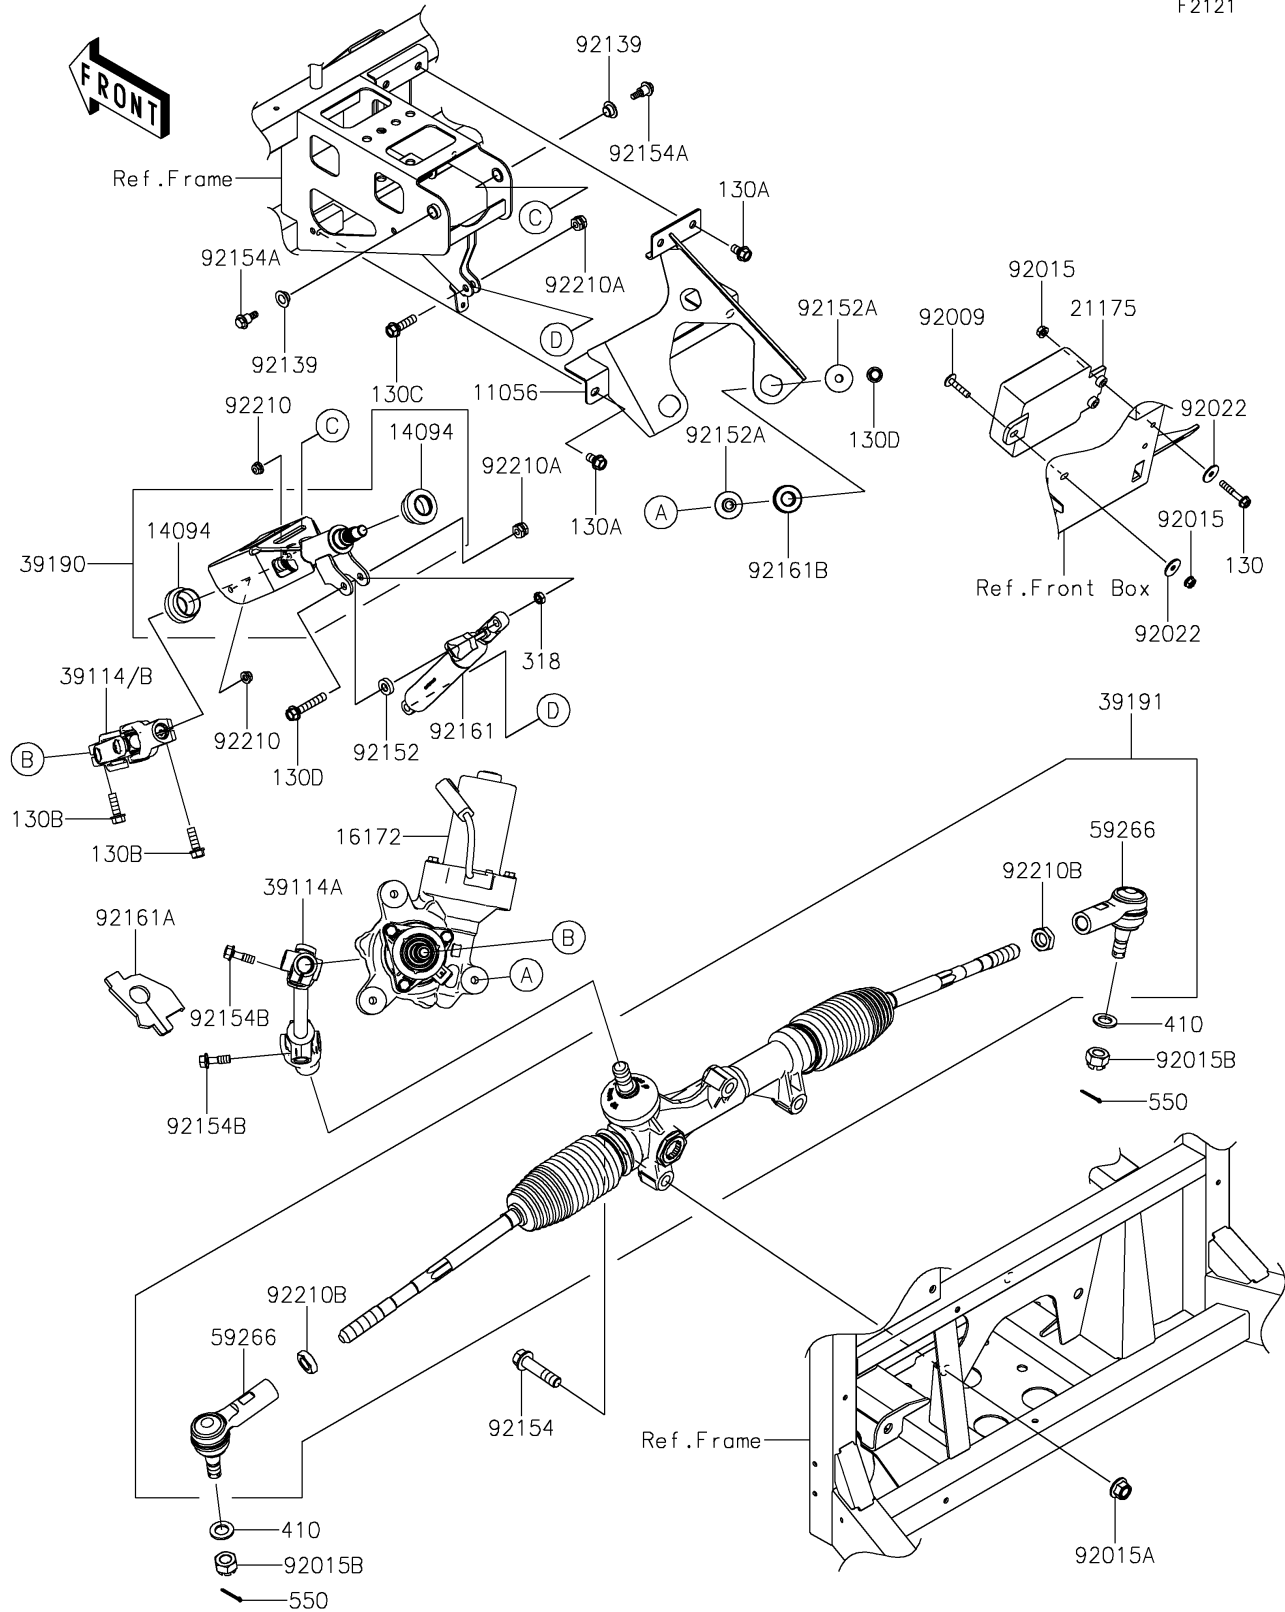

2025 MULE PRO-FXR 1000

PARTS DIAGRAM

Steering Shaft

F2121

2025 MULE PRO-FXR 1000

PARTS LIST

Steering Shaft

ITEM NAME	PART NUMBER	QUANTITY
BRACKET (Ref # 11056)	11056-2838	1
COVER,STEERING SHAFT (Ref # 14094)	14094-0322	2
ACTUATOR,EPS (Ref # 16172)	16172-0557	1
CONTROL UNIT-ELECTRONIC,EPS (Ref # 21175)	21175-0969	1
SHAFT-COMP-STRG (Ref # 39114)	39114-0019	1
SHAFT-COMP-STRG (Ref # 39114A)	39114-0045	1
SHAFT-COMP-STRG,UPP (Ref # 39114B)	39114-0048	1
SHAFT-ASSY-STEERING (Ref # 39190)	39190-0022	1
GEAR-ASSY-STEERING (Ref # 39191)	39191-0050	1
JOINT-BALL (Ref # 59266)	59266-0771	2
SCREW,6X28,BLACK (Ref # 92009)	92009-1400	1
NUT,FLANGED,6MM (Ref # 92015)	92015-1367	3
NUT,LOCK,FLANGED,12MM (Ref # 92015A)	92015-1433	3
NUT,CASTLE,14MM (Ref # 92015B)	92015-1841	2
WASHER,6.5X22X1.6 (Ref # 92022)	92022-237	3
BUSHING (Ref # 92139)	92139-0230	2
COLLAR,8.2X18X5 (Ref # 92152)	92152-1848	1
COLLAR,8.5X30X10.6 (Ref # 92152A)	92152-2149	6
BOLT,FLANGED,12X50 (Ref # 92154)	92154-1008	3
BOLT,6X21.5 (Ref # 92154A)	92154-1320	2
BOLT (Ref # 92154B)	92154-4224	2
DAMPER,GAS SPRING (Ref # 92161)	92161-1825	1
DAMPER (Ref # 92161A)	92161-2492	1
DAMPER,ACTUATOR (Ref # 92161B)	92161-7517	3
NUT,LOCK,FLANGED,6MM (Ref # 92210)	92210-0303	2
NUT,HARD LOCK,8MM (Ref # 92210A)	92210-0934	2
NUT (Ref # 92210B)	92210-1933	2
BOLT-FLANGED,6X35 (Ref # 130)	130BA0635	2
BOLT-FLANGED,8X14 (Ref # 130A)	130BA0814	4

2025 MULE PRO-FXR 1000

PARTS LIST

Steering Shaft

ITEM NAME	PART NUMBER	QUANTITY
BOLT-FLANGED,8X25 (Ref # 130B)	130CA0825	2
BOLT-FLANGED,8X30 (Ref # 130C)	130CA0830	1
BOLT-FLANGED,8X45 (Ref # 130D)	130CA0845	4
NUT-HEX-SMALL,8MM (Ref # 318)	318BA0800	1
WASHER-PLAIN-SMALL,14MM (Ref # 410)	410AA1400	2
PIN-COTTER,3.0X25 (Ref # 550)	550AA3025	2