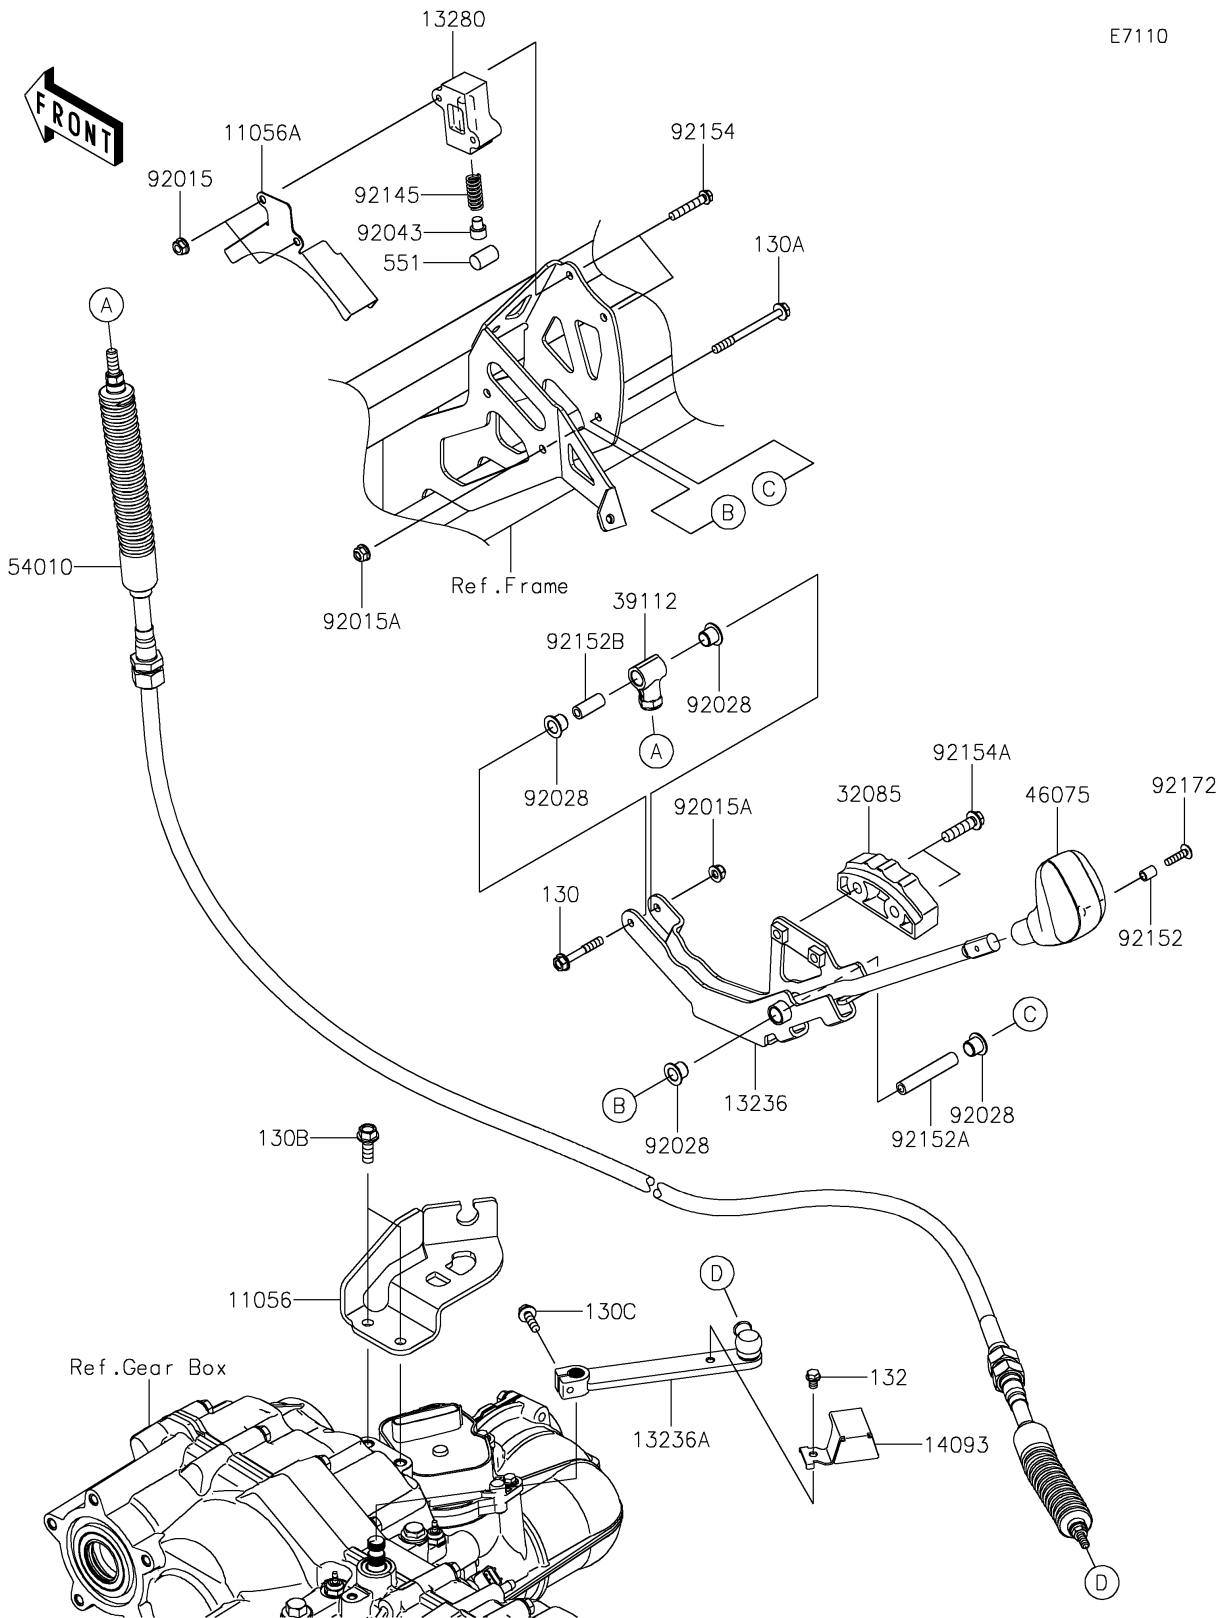

2026 MULE PRO-FXT™ 1000 LE CAMO

PARTS DIAGRAM

Control

2026 MULE PRO-FXT™ 1000 LE CAMO

Kawasaki
Let the Good Times Roll®

PARTS LIST

Control

ITEM NAME	PART NUMBER	QUANTITY
BRACKET,T/M SIDE (Ref # 11056)	11056-2946	1
BRACKET,DUST COVER (Ref # 11056A)	11056-7274	1
LEVER-COMP,SHIFT (Ref # 13236)	13236-0748	1
LEVER-COMP (Ref # 13236A)	13236-0854	1
HOLDER (Ref # 13280)	13280-0776	1
COVER (Ref # 14093)	14093-1362	1
STOPPER (Ref # 32085)	32085-0748	1
RODEND-TIE (Ref # 39112)	39112-0020	1
GRIP (Ref # 46075)	46075-0569	1
CABLE,SHIFT (Ref # 54010)	54010-0601	1
NUT,FLANGED,6MM (Ref # 92015)	92015-1367	2
NUT,LOCK,FLANGED,6MM (Ref # 92015A)	92015-1675	2
BUSHING (Ref # 92028)	92028-1507	4
PIN (Ref # 92043)	92043-0790	1
SPRING (Ref # 92145)	92145-1578	1
COLLAR,5.6X8X10.5 (Ref # 92152)	92152-1545	1
COLLAR,6X10X56.5 (Ref # 92152A)	92152-1823	1
COLLAR,6X10X25 (Ref # 92152B)	92152-1854	1
BOLT,FLANGED,6X35 (Ref # 92154)	92154-1544	2
BOLT,FLANGED,8X30 (Ref # 92154A)	92154-1907	2
SCREW,5X20 (Ref # 92172)	92172-2081	1
BOLT-FLANGED,6X40 (Ref # 130)	130BA0640	1
BOLT-FLANGED,6X70 (Ref # 130A)	130BA0670	1
BOLT-FLANGED,8X22 (Ref # 130B)	130BA0822	2
BOLT-FLANGED,6X20 (Ref # 130C)	130CA0620	1
BOLT-FLANGED-SMALL,6X8 (Ref # 132)	132BA0608	1
PIN-DOWEL,12X20 (Ref # 551)	551R1220	1