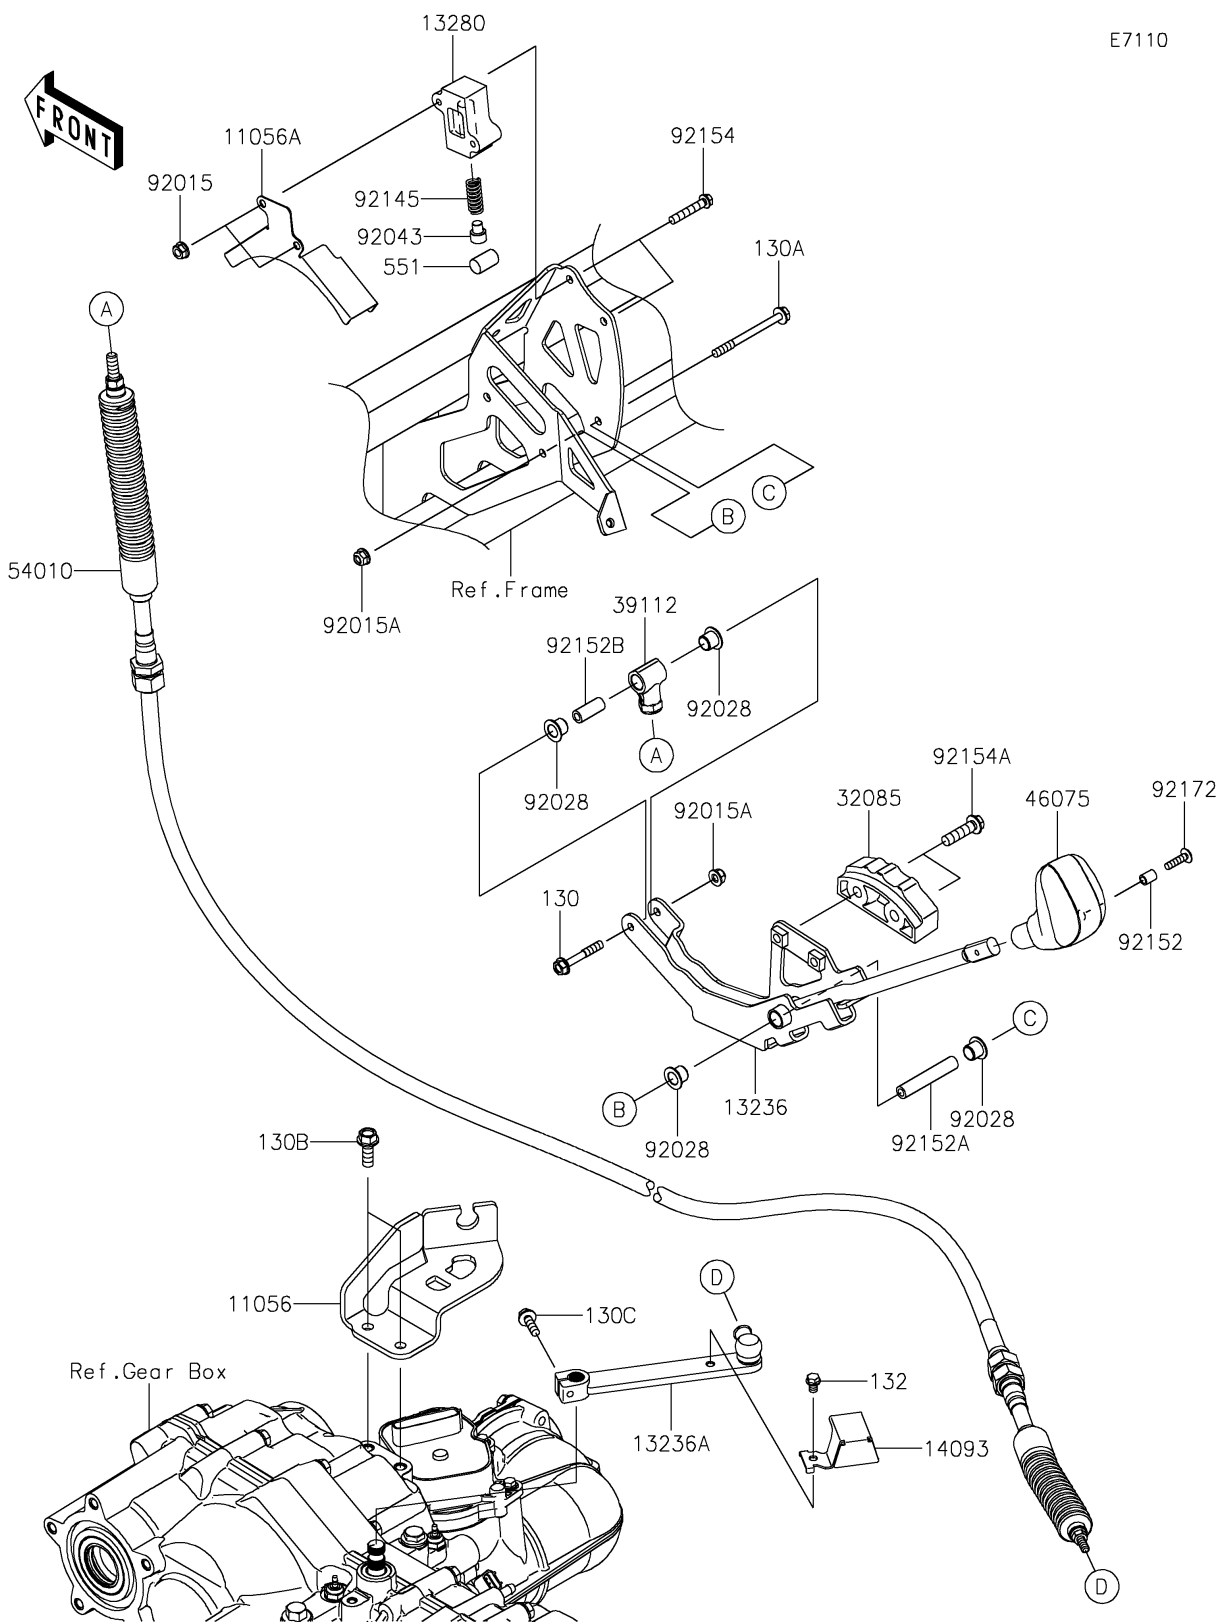

2024 MULE PRO-FXT™ 1000 LE CAMO

PARTS DIAGRAM

Control

2024 MULE PRO-FXT™ 1000 LE CAMO

Kawasaki
Let the Good Times Roll®

PARTS LIST

Control

ITEM NAME	PART NUMBER	QUANTITY
BRACKET,T/M SIDE (Ref # 11056)	11056-2946	1
BRACKET,DUST COVER (Ref # 11056A)	11056-7274	1
LEVER-COMP,SHIFT (Ref # 13236)	13236-0748	1
LEVER-COMP (Ref # 13236A)	13236-0854	1
HOLDER (Ref # 13280)	13280-0776	1
COVER (Ref # 14093)	14093-1362	1
STOPPER (Ref # 32085)	32085-0748	1
RODEND-TIE (Ref # 39112)	39112-0020	1
GRIP (Ref # 46075)	46075-0569	1
CABLE,SHIFT (Ref # 54010)	54010-0601	1
NUT,FLANGED,6MM (Ref # 92015)	92015-1367	2
NUT,LOCK,FLANGED,6MM (Ref # 92015A)	92015-1675	2
BUSHING (Ref # 92028)	92028-1507	4
PIN (Ref # 92043)	92043-0790	1
SPRING (Ref # 92145)	92145-1578	1
COLLAR,5.6X8X10.5 (Ref # 92152)	92152-1545	1
COLLAR,6X10X56.5 (Ref # 92152A)	92152-1823	1
COLLAR,6X10X25 (Ref # 92152B)	92152-1854	1
BOLT,FLANGED,6X35 (Ref # 92154)	92154-1544	2
BOLT,FLANGED,8X30 (Ref # 92154A)	92154-1907	2
SCREW,5X20 (Ref # 92172)	92172-2081	1
BOLT-FLANGED,6X40 (Ref # 130)	130BA0640	1
BOLT-FLANGED,6X70 (Ref # 130A)	130BA0670	1
BOLT-FLANGED,8X22 (Ref # 130B)	130BA0822	2
BOLT-FLANGED,6X20 (Ref # 130C)	130CA0620	1
BOLT-FLANGED-SMALL,6X8 (Ref # 132)	132BA0608	1
PIN-DOWEL,12X20 (Ref # 551)	551R1220	1