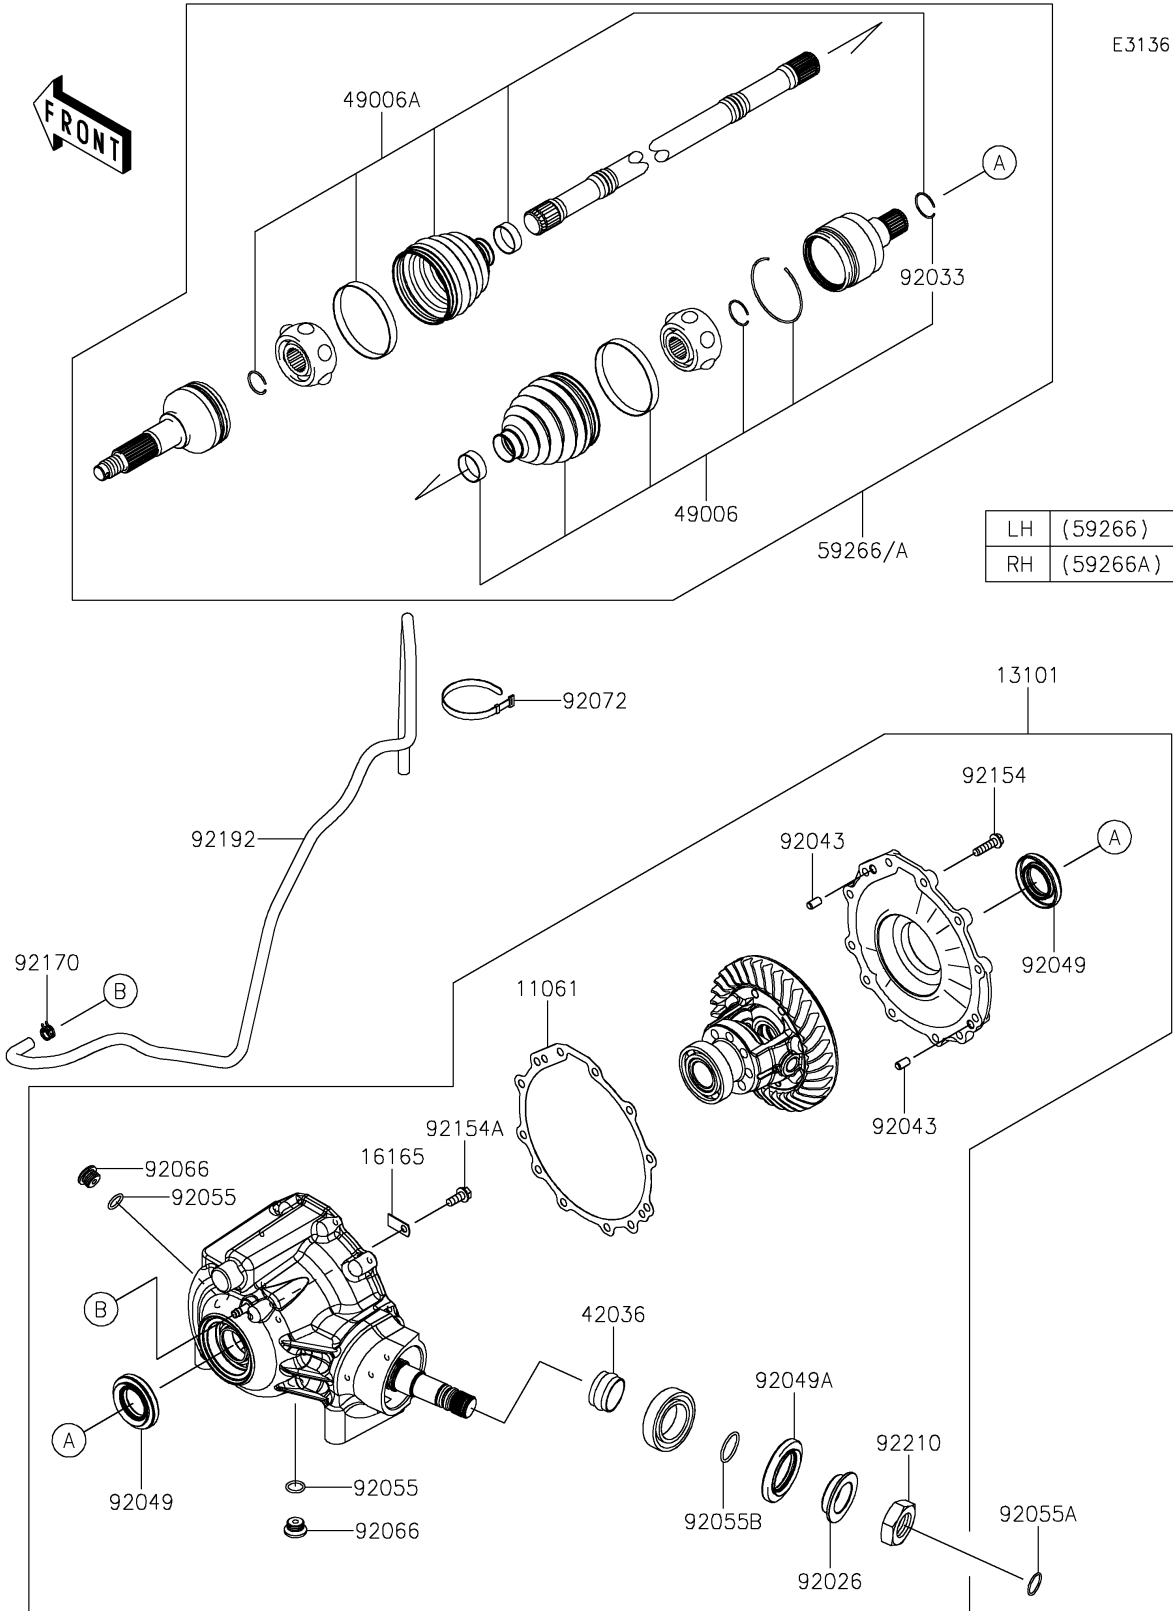

2025 MULE PRO-FXR 1000

PARTS DIAGRAM

Drive Shaft-Front

2025 MULE PRO-FXR 1000

PARTS LIST

Drive Shaft-Front

ITEM NAME

PART NUMBER

QUANTITY
