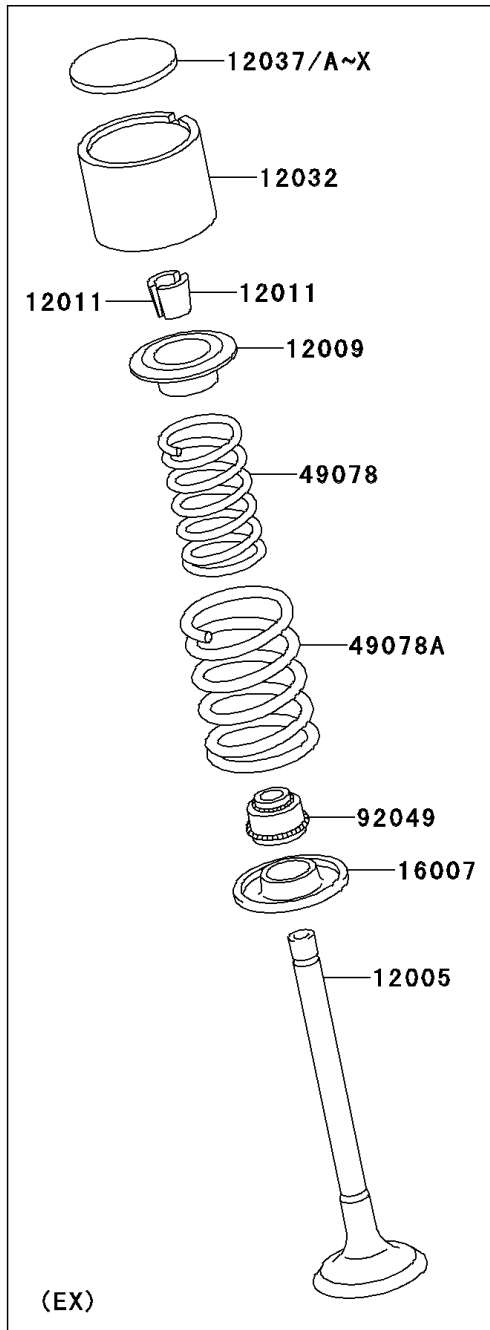

2011 KLR™ 650

PARTS DIAGRAM

Valve(s)

E1210

2011 KLR™ 650

PARTS LIST

Valve(s)

Kawasaki

Let the Good Times Roll®

ITEM NAME

PART NUMBER

QUANTITY
