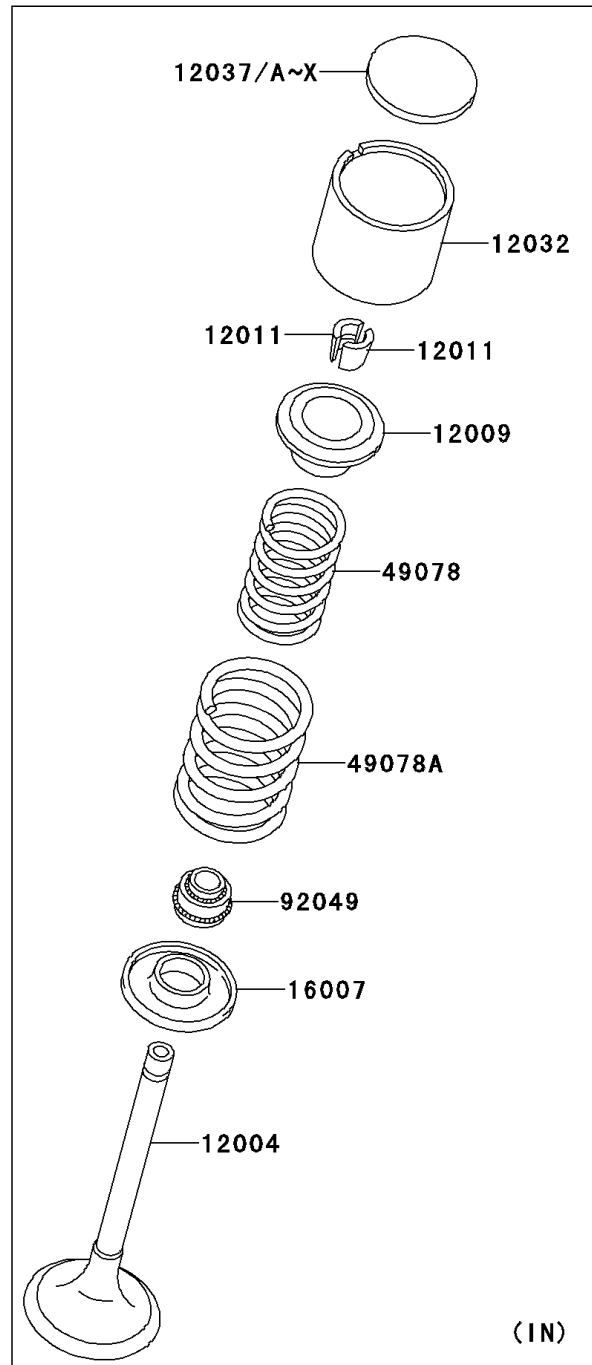

2011 KLR™ 650

PARTS DIAGRAM

Valve(s)

E1210

2011 KLR™ 650

PARTS LIST

Valve(s)

Kawasaki

Let the Good Times Roll®

ITEM NAME

PART NUMBER

QUANTITY
