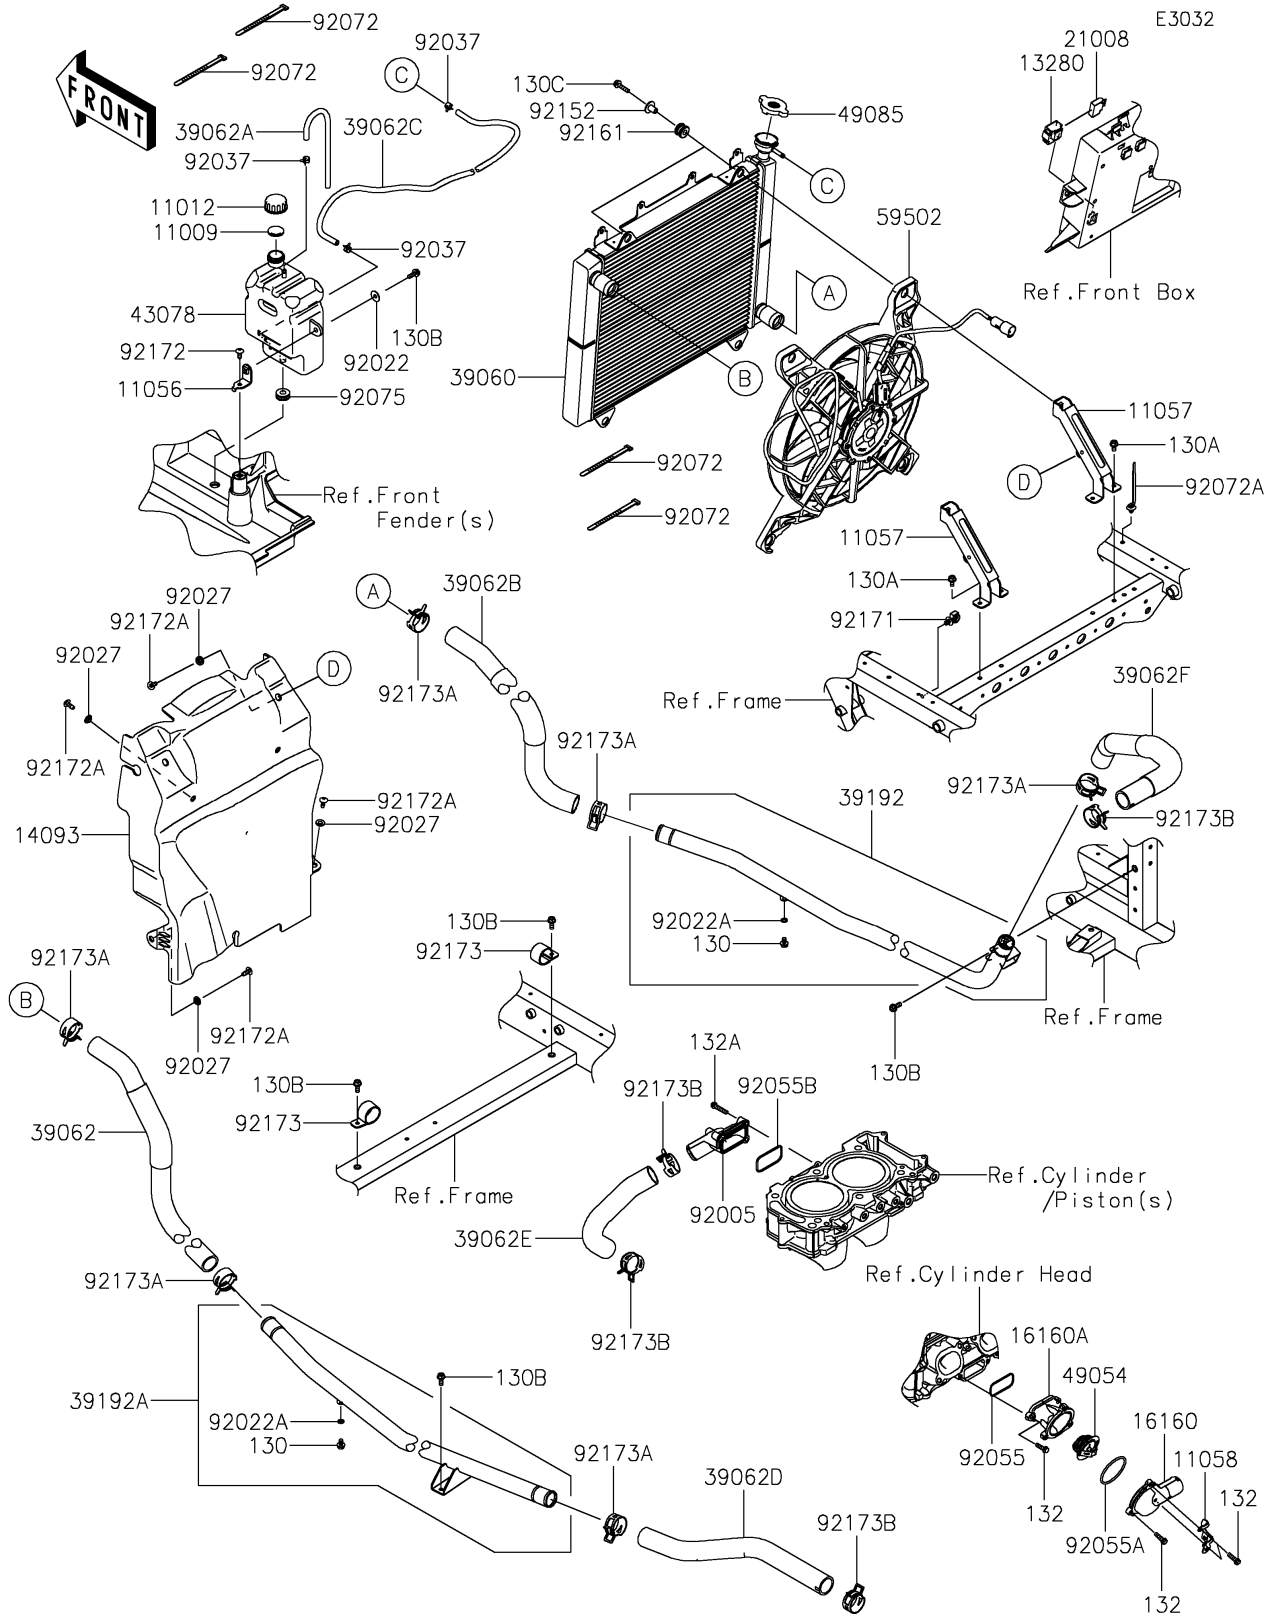

2026 MULE PRO-FXT™ 1000 LE CAMO

PARTS DIAGRAM

Radiator

2026 MULE PRO-FXT™ 1000 LE CAMO

Kawasaki
Let the Good Times Roll®

PARTS LIST

Radiator

ITEM NAME	PART NUMBER	QUANTITY
GASKET,RESERVOIR TANK CAP (Ref # 11009)	11009-1145	1
CAP (Ref # 11012)	11012-1084	1
BRACKET,RESERVOIR (Ref # 11056)	11056-3856	1
BRACKET,RADIATOR (Ref # 11057)	11057-0774	2
BRACKET (Ref # 11058)	11058-0325	1
HOLDER,BREAKER (Ref # 13280)	13280-0898	1
COVER,RADIATOR BACK (Ref # 14093)	14093-1391	1
BODY,THERMOSTAT COVER (Ref # 16160)	16160-0839	1
BODY,THERMOSTAT (Ref # 16160A)	16160-0840	1
BREAKER,RAD.FAN,20A (Ref # 21008)	21008-0015	1
RADIATOR (Ref # 39060)	39060-0753	1
HOSE-COOLING,RADIATOR IN (Ref # 39062)	39062-0650	1
HOSE-COOLING,OVER FLOW (Ref # 39062A)	39062-0696	1
HOSE-COOLING,RADIATOR OUT (Ref # 39062B)	39062-0777	1
HOSE-COOLING,RAD-RESERVOIR (Ref # 39062C)	39062-0985	1
HOSE-COOLING,ENGINE IN (Ref # 39062D)	39062-0986	1
HOSE-COOLING,W/PUMP-ENGINE (Ref # 39062E)	39062-0987	1
HOSE-COOLING,ENGINE OUT (Ref # 39062F)	39062-0988	1
PIPE-WATER,RH (Ref # 39192)	39192-0574	1
PIPE-WATER,LH (Ref # 39192A)	39192-0715	1
RESERVOIR (Ref # 43078)	43078-0571	1
THERMOSTAT (Ref # 49054)	49054-0015	1
CAP-ASSY-PRESSURE (Ref # 49085)	49085-0019	1
FAN-ASSY (Ref # 59502)	59502-0641	1
FITTING (Ref # 92005)	92005-1445	1
WASHER,PLAIN,6.5X20X1 (Ref # 92022)	92022-165	1
WASHER,6.2X11X1 (Ref # 92022A)	92022-304	2
COLLAR,L=4.6 (Ref # 92027)	92027-1168	6
CLAMP,TUBE (Ref # 92037)	92037-1461	3