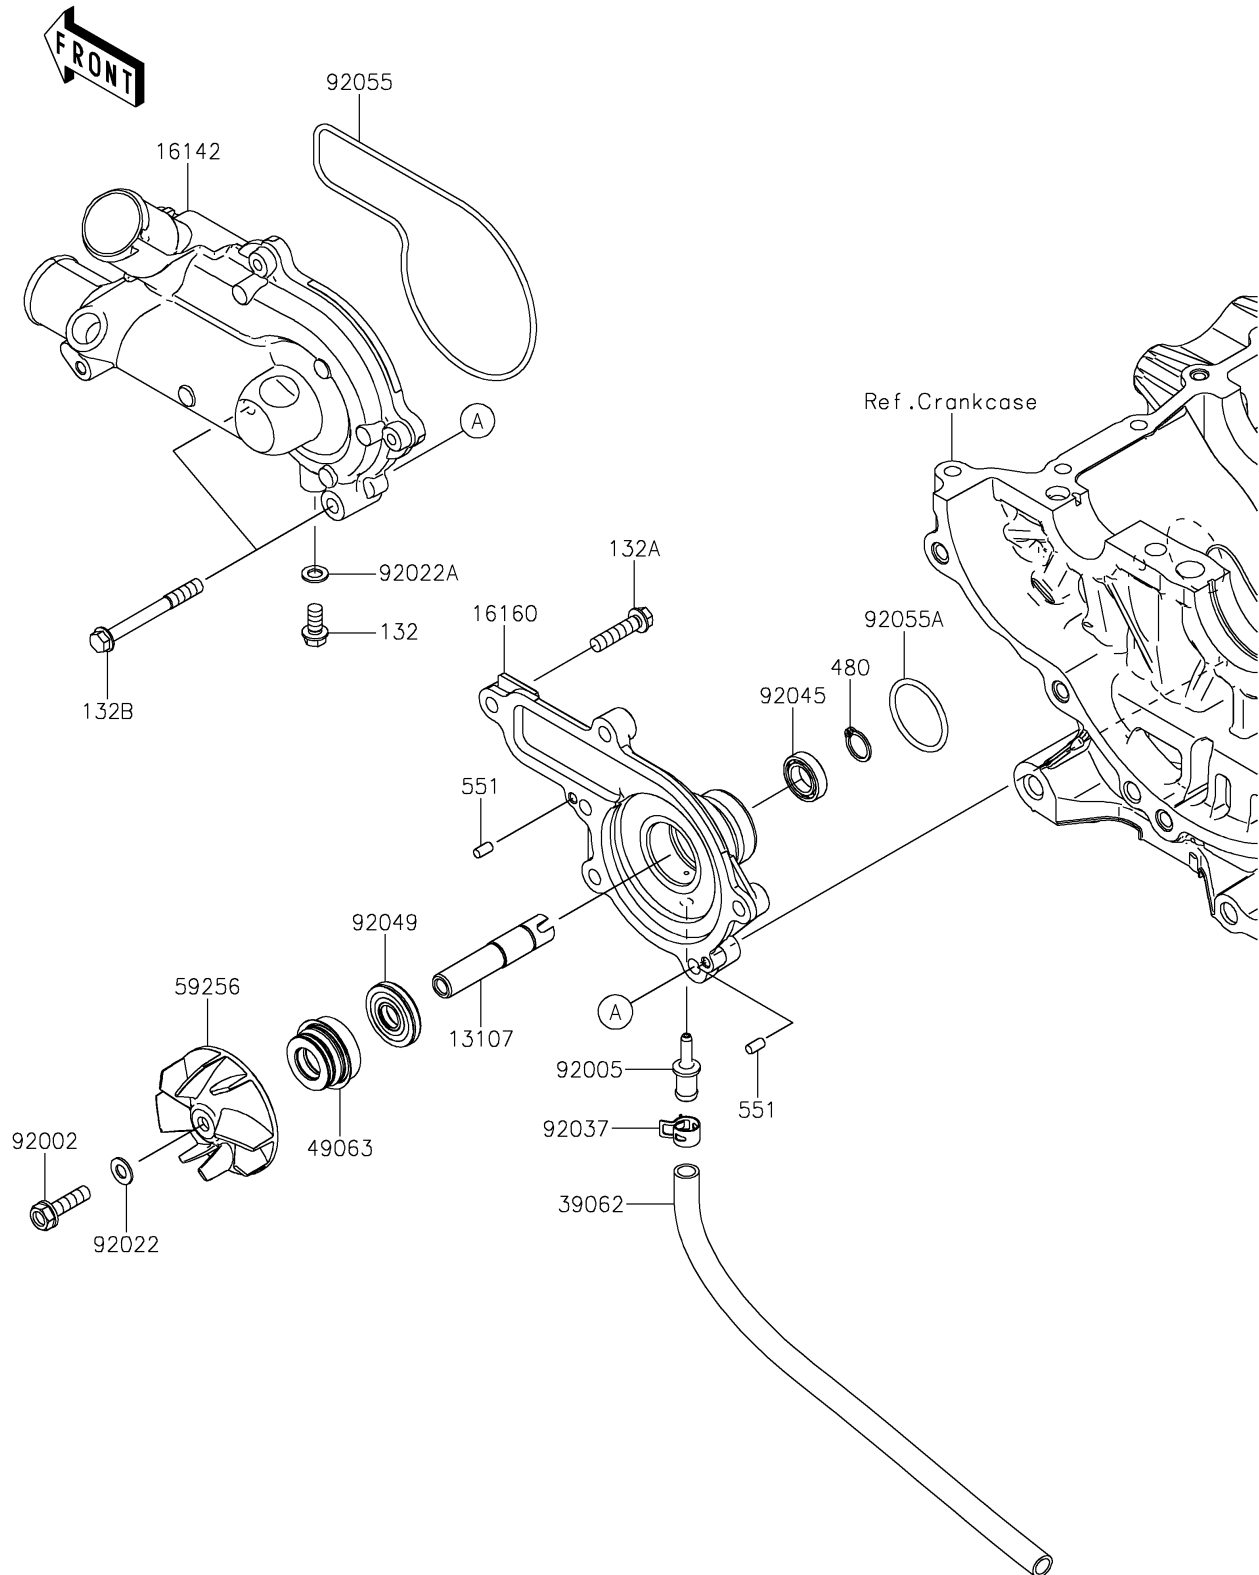

2026 MULE PRO-FXT™ 1000 LE CAMO

PARTS DIAGRAM

Water Pump

E3031

2026 MULE PRO-FXT™ 1000 LE CAMO

Kawasaki
Let the Good Times Roll®

PARTS LIST

Water Pump

ITEM NAME	PART NUMBER	QUANTITY
-----------	-------------	----------
