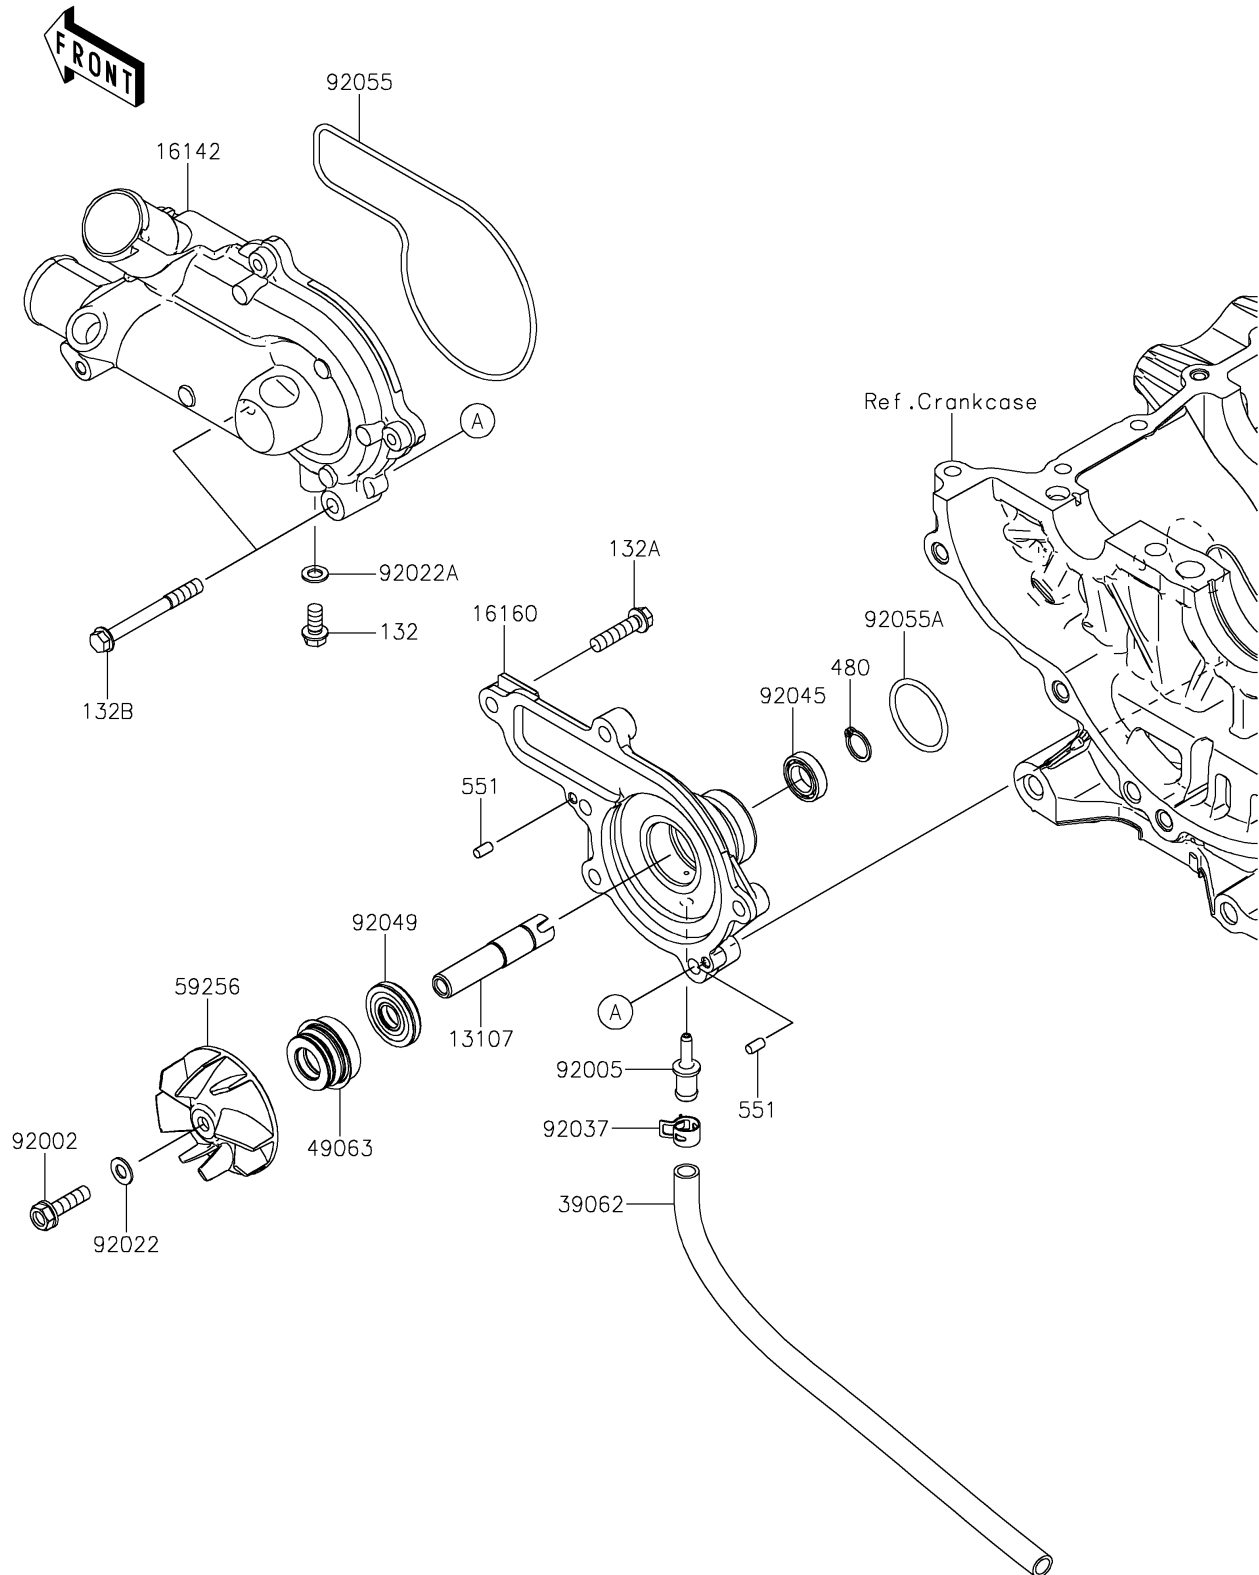

2026 MULE PRO-FXT™ 1000 LE CAMO

PARTS DIAGRAM

Water Pump

E3031

2026 MULE PRO-FXT™ 1000 LE CAMO

Kawasaki
Let the Good Times Roll®

PARTS LIST

Water Pump

ITEM NAME	PART NUMBER	QUANTITY
SHAFT,WATER PUMP BODY (Ref # 13107)	13107-0894	1
COVER-PUMP (Ref # 16142)	16142-0763	1
BODY,WATER PUMP (Ref # 16160)	16160-0833	1
HOSE-COOLING,7.5X10.5X280 (Ref # 39062)	39062-1949	1
SEAL-MECHANICAL (Ref # 49063)	49063-1055	1
IMPELLER (Ref # 59256)	59256-0017	1
BOLT,6X22 (Ref # 92002)	92002-1154	1
FITTING (Ref # 92005)	92005-1482	1
WASHER,6.1X12X1 (Ref # 92022)	92022-077	1
WASHER,6.2X11X1 (Ref # 92022A)	92022-304	1
CLAMP (Ref # 92037)	92037-2113	1
BEARING-BALL,6801 (Ref # 92045)	92045-0971	1
SEAL-OIL (Ref # 92049)	92049-0778	1
RING-O,WATER PUMP COVER (Ref # 92055)	92055-0921	1
RING-O,28.7X2.4 (Ref # 92055A)	92055-0922	1
BOLT-FLANGED-SMALL,6X12 (Ref # 132)	132BA0612	1
BOLT-FLANGED-SMALL,6X25 (Ref # 132A)	132BA0625	4
BOLT-FLANGED-SMALL,6X55 (Ref # 132B)	132BA0655	2
CIRCLIP-TYPE-C,12MM (Ref # 480)	480J1200	1
PIN-DOWEL,4X8 (Ref # 551)	551A0408	2