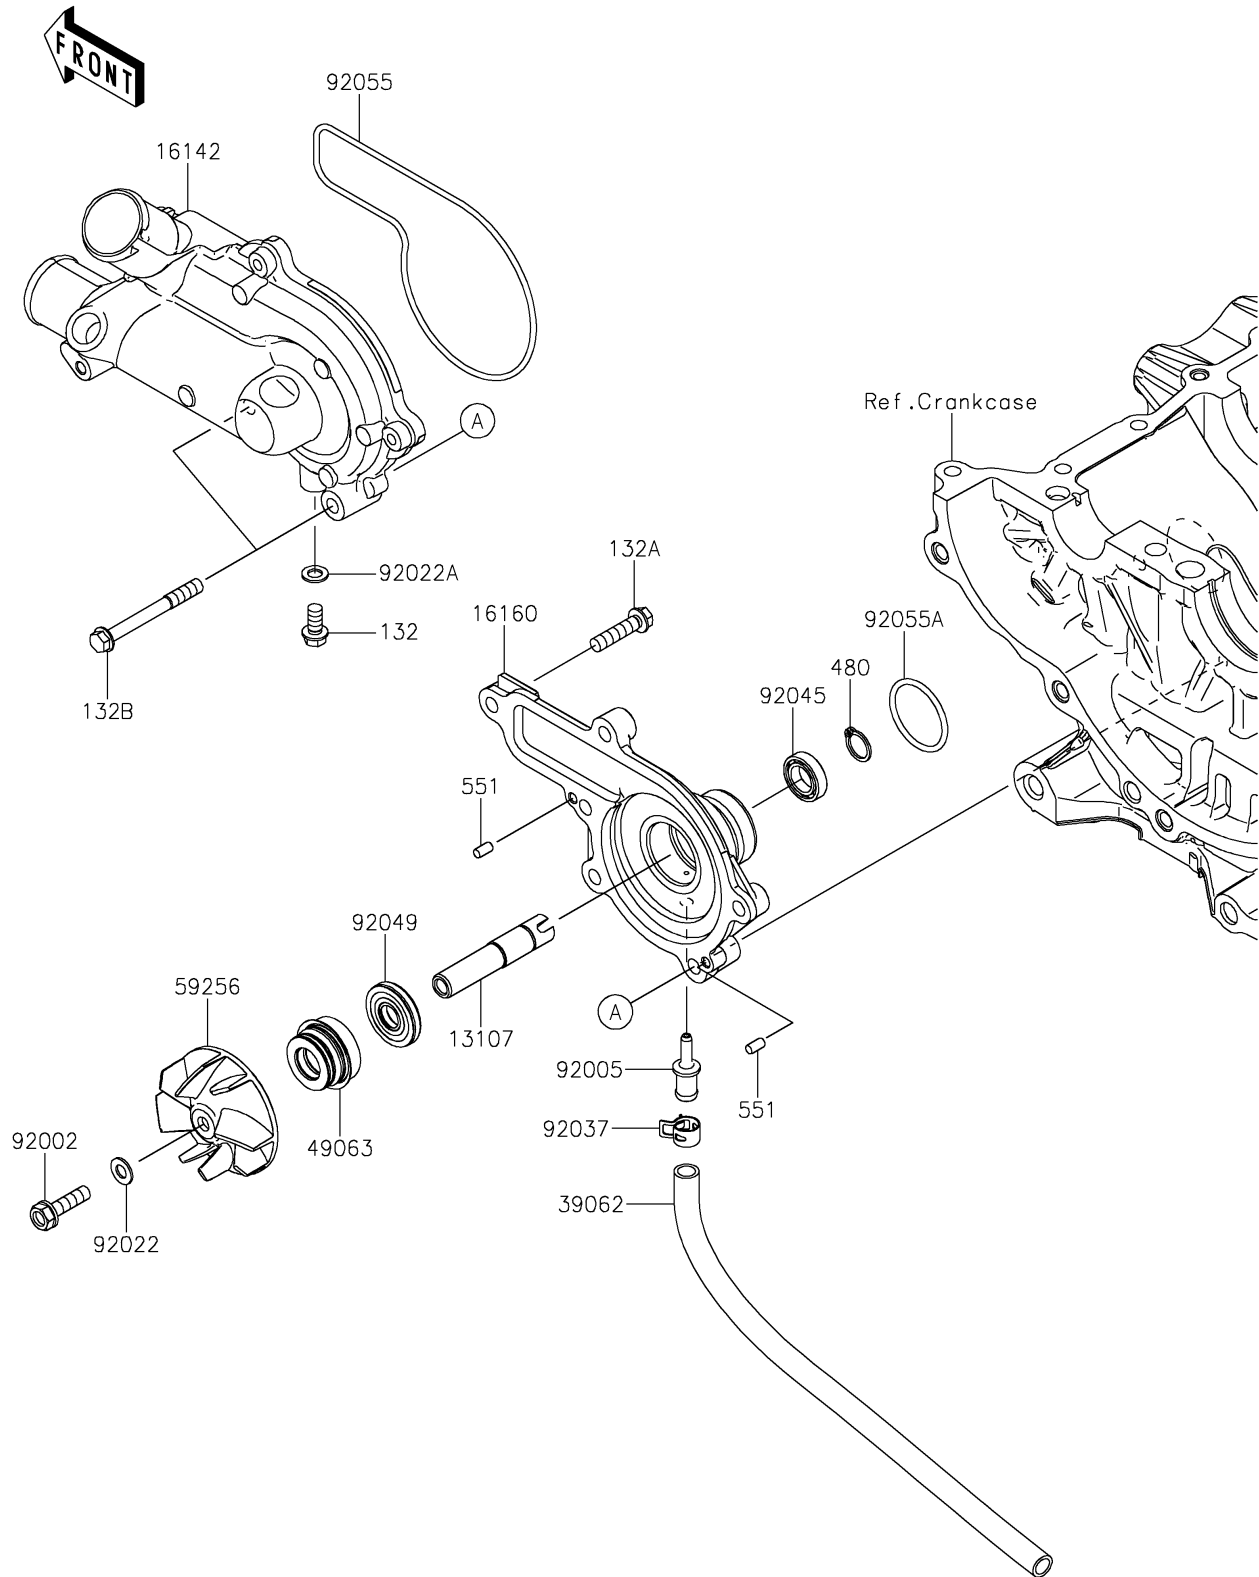

2024 MULE PRO-FXT™ 1000 LE CAMO

PARTS DIAGRAM

Water Pump

E3031

2024 MULE PRO-FXT™ 1000 LE CAMO

PARTS LIST

Water Pump

ITEM NAME	PART NUMBER	QUANTITY
SHAFT,WATER PUMP BODY (Ref # 13107)	13107-0894	1
COVER-PUMP (Ref # 16142)	16142-0763	1
BODY,WATER PUMP (Ref # 16160)	16160-0833	1
HOSE-COOLING,7.5X10.5X280 (Ref # 39062)	39062-1949	1
SEAL-MECHANICAL (Ref # 49063)	49063-1055	1
IMPELLER (Ref # 59256)	59256-0017	1
BOLT,6X22 (Ref # 92002)	92002-1154	1
FITTING (Ref # 92005)	92005-1482	1
WASHER,6.1X12X1 (Ref # 92022)	92022-077	1
WASHER,6.2X11X1 (Ref # 92022A)	92022-304	1
CLAMP (Ref # 92037)	92037-2113	1
BEARING-BALL,6801 (Ref # 92045)	92045-0971	1
SEAL-OIL (Ref # 92049)	92049-0778	1
RING-O,WATER PUMP COVER (Ref # 92055)	92055-0921	1
RING-O,28.7X2.4 (Ref # 92055A)	92055-0922	1
BOLT-FLANGED-SMALL,6X12 (Ref # 132)	132BA0612	1
BOLT-FLANGED-SMALL,6X25 (Ref # 132A)	132BA0625	4
BOLT-FLANGED-SMALL,6X55 (Ref # 132B)	132BA0655	2
CIRCLIP-TYPE-C,12MM (Ref # 480)	480J1200	1
PIN-DOWEL,4X8 (Ref # 551)	551A0408	2