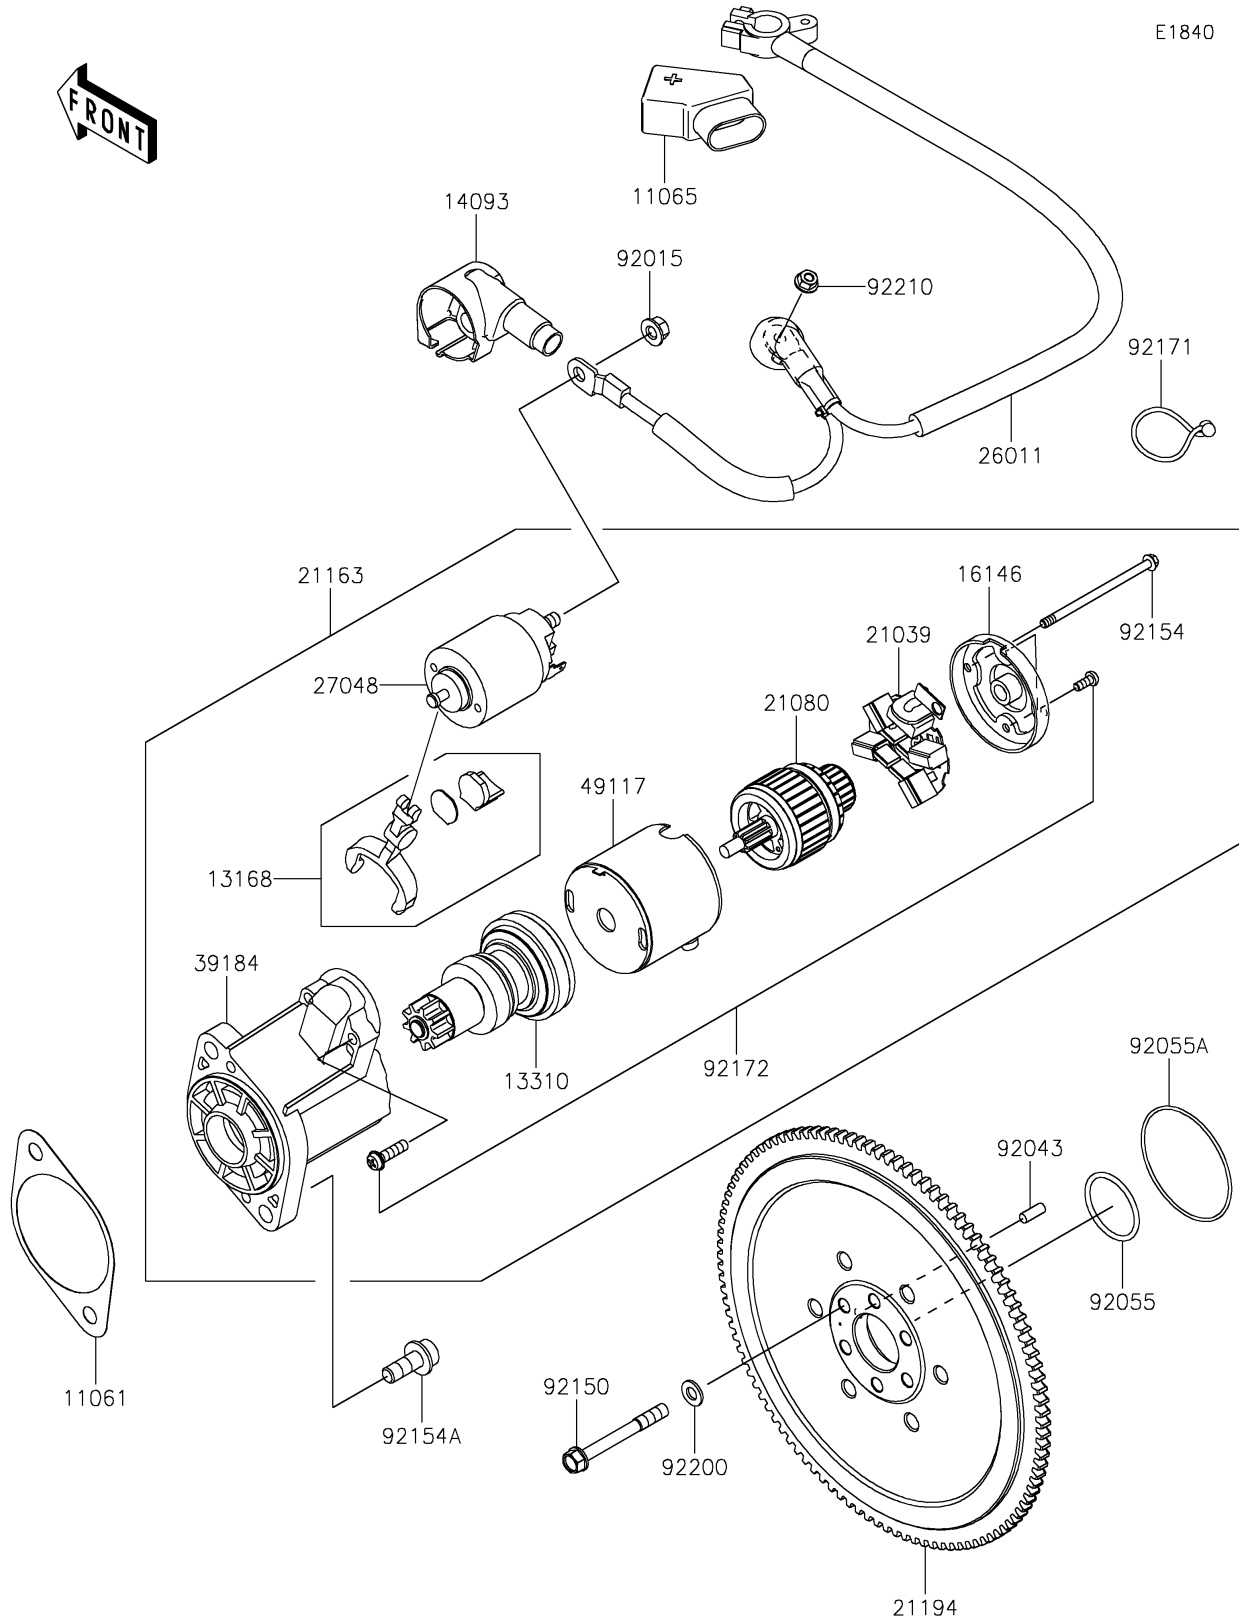

2026 MULE PRO-FXT™ 1000 LE CAMO

PARTS DIAGRAM

Starter Motor

2026 MULE PRO-FXT™ 1000 LE CAMO

Kawasaki
Let the Good Times Roll®

PARTS LIST

Starter Motor

ITEM NAME	PART NUMBER	QUANTITY
GASKET,STARTER (Ref # 11061)	11061-1463	1
CAP (Ref # 11065)	11065-0850	1
LEVER (Ref # 13168)	13168-0935	1
SHAFT-ASSY (Ref # 13310)	13310-0577	1
COVER,STARTER LEAD WIRE (Ref # 14093)	14093-1523	1
COVER-ASSY (Ref # 16146)	16146-0733	1
BRUSH (Ref # 21039)	21039-0015	1
ARMATURE (Ref # 21080)	21080-0015	1
STARTER-ELECTRIC (Ref # 21163)	21163-0805	1
FLYWHEEL-COMP (Ref # 21194)	21194-0725	1
WIRE-LEAD,BATTERY-GENERATOR (Ref # 26011)	26011-2461	1
SWITCH-ASSY (Ref # 27048)	27048-0059	1
BRACKET-ASSY (Ref # 39184)	39184-0747	1
YOKE (Ref # 49117)	49117-0610	1
NUT,8MM (Ref # 92015)	92015-1402	1
PIN,6X16 (Ref # 92043)	92043-1690	1
RING-O,35.8X3.0 (Ref # 92055)	92055-1005	1
RING-O,70.2X74.0X1.90 (Ref # 92055A)	92055-1672	1
BOLT,8X70 (Ref # 92150)	92150-1483	6
BOLT,STARTER (Ref # 92154)	92154-7040	2
BOLT,SOCKET,10X25 (Ref # 92154A)	92154-7070	2
CLAMP (Ref # 92171)	92171-1185	1
SCREW (Ref # 92172)	92172-0770	1
WASHER,8.2X16X1.6 (Ref # 92200)	92200-0047	6
NUT,6MM (Ref # 92210)	92210-0188	1