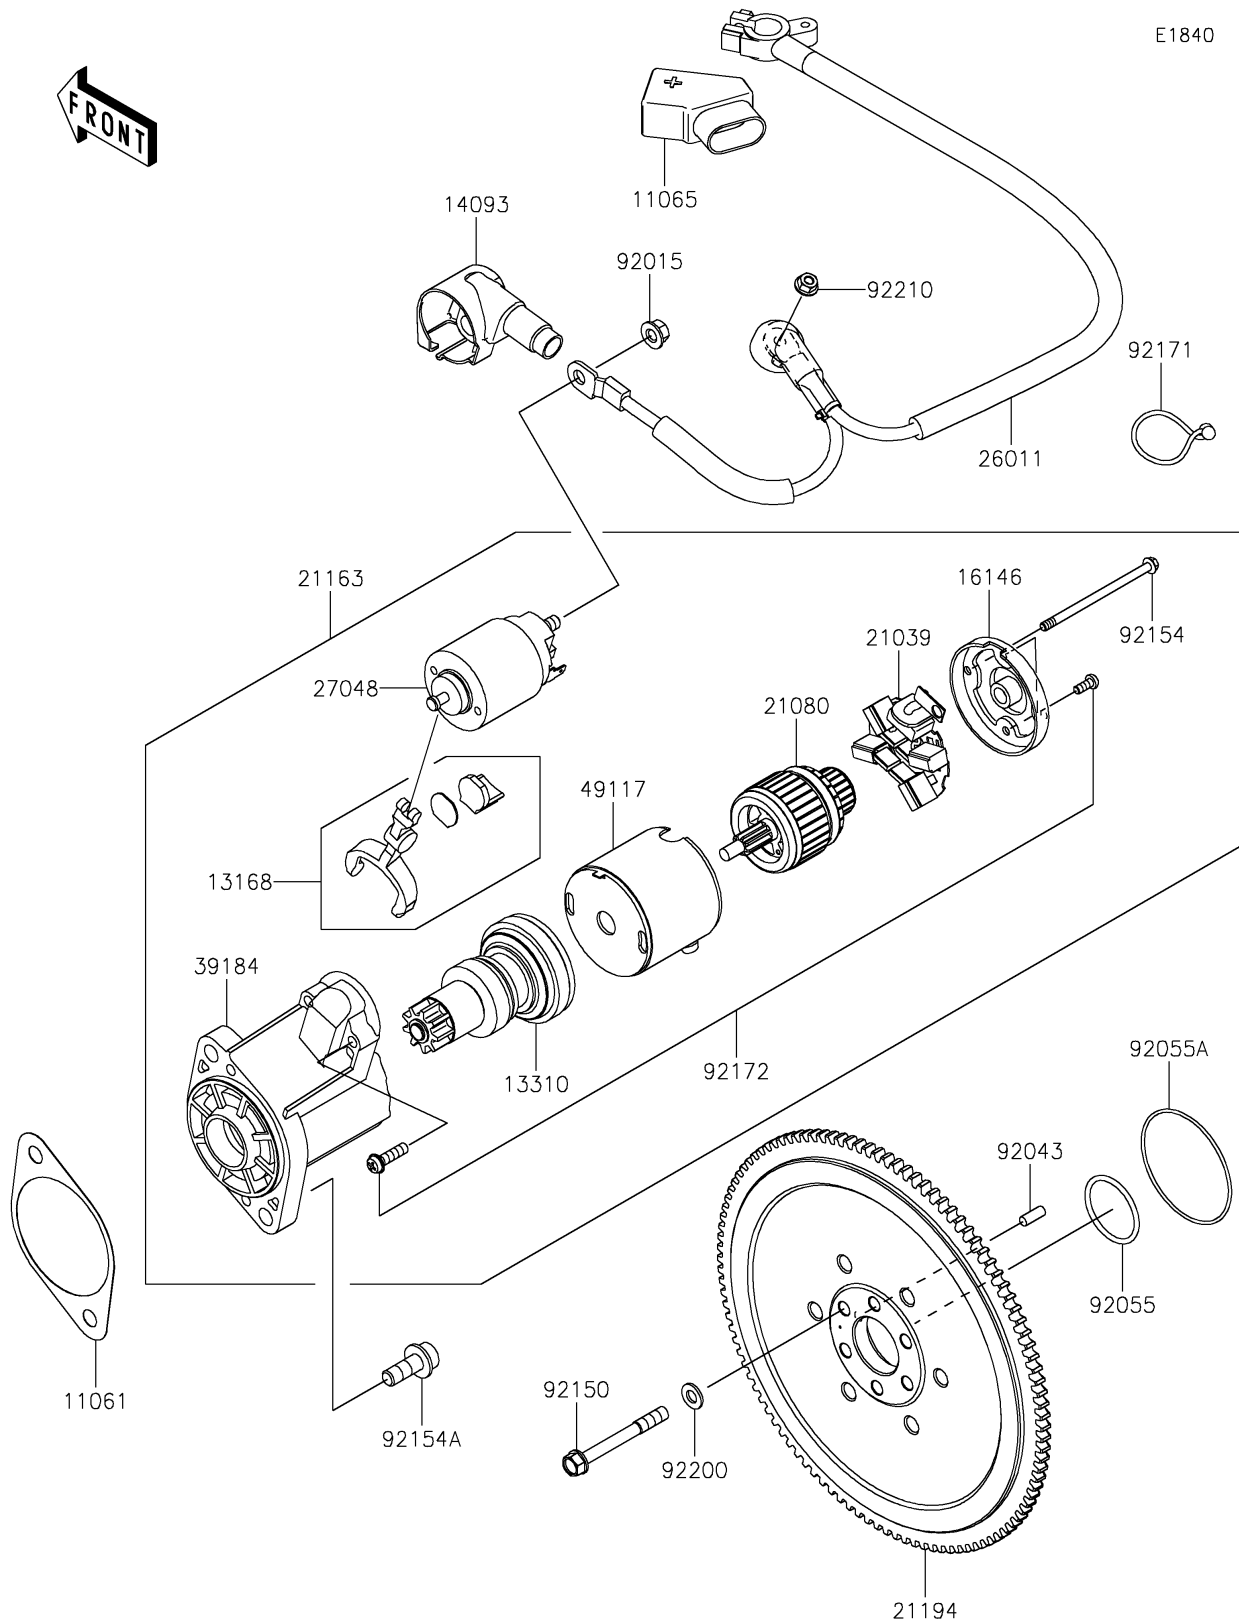

## PARTS DIAGRAM

### Starter Motor

## PARTS LIST

### Starter Motor

ITEM NAME	PART NUMBER	QUANTITY
GASKET,STARTER (Ref # 11061)	11061-1463	1
CAP (Ref # 11065)	11065-0850	1
LEVER (Ref # 13168)	13168-0935	1
SHAFT-ASSY (Ref # 13310)	13310-0577	1
COVER,STARTER LEAD WIRE (Ref # 14093)	14093-1523	1
COVER-ASSY (Ref # 16146)	16146-0733	1
BRUSH (Ref # 21039)	21039-0015	1
ARMATURE (Ref # 21080)	21080-0015	1
STARTER-ELECTRIC (Ref # 21163)	21163-0805	1
FLYWHEEL-COMP (Ref # 21194)	21194-0725	1
WIRE-LEAD,BATTERY-GENERATOR (Ref # 26011)	26011-2461	1
SWITCH-ASSY (Ref # 27048)	27048-0059	1
BRACKET-ASSY (Ref # 39184)	39184-0747	1
YOKE (Ref # 49117)	49117-0610	1
NUT,8MM (Ref # 92015)	92015-1402	1
PIN,6X16 (Ref # 92043)	92043-1690	1
RING-O,35.8X3.0 (Ref # 92055)	92055-1005	1
RING-O,70.2X74.0X1.90 (Ref # 92055A)	92055-1672	1
BOLT,8X70 (Ref # 92150)	92150-1483	6
BOLT,STARTER (Ref # 92154)	92154-7040	2
BOLT,SOCKET,10X25 (Ref # 92154A)	92154-7070	2
CLAMP (Ref # 92171)	92171-1185	1
SCREW (Ref # 92172)	92172-0770	1
WASHER,8.2X16X1.6 (Ref # 92200)	92200-0047	6
NUT,6MM (Ref # 92210)	92210-0188	1