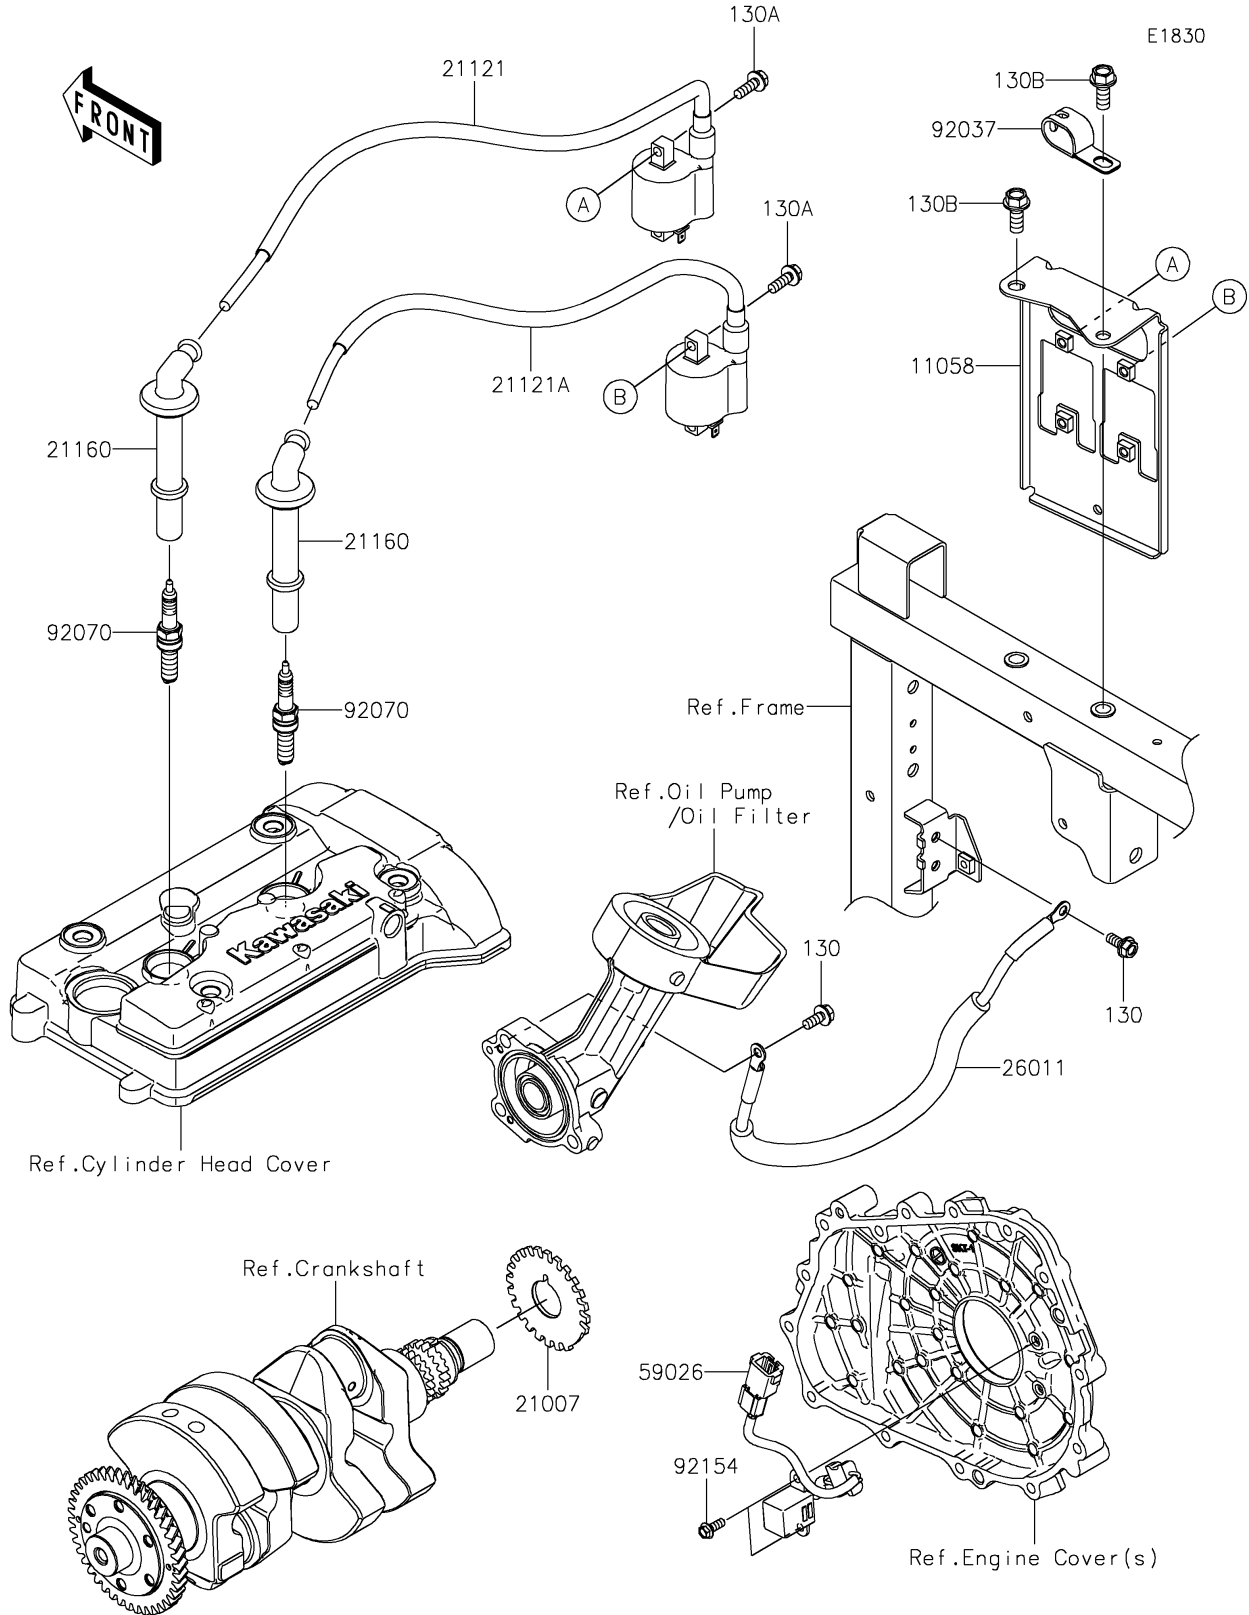

2024 MULE PRO-FXT™ 1000 LE CAMO

PARTS DIAGRAM

Ignition System

2024 MULE PRO-FXT™ 1000 LE CAMO

PARTS LIST Ignition System

ITEM NAME	PART NUMBER	QUANTITY
-----------	-------------	----------
