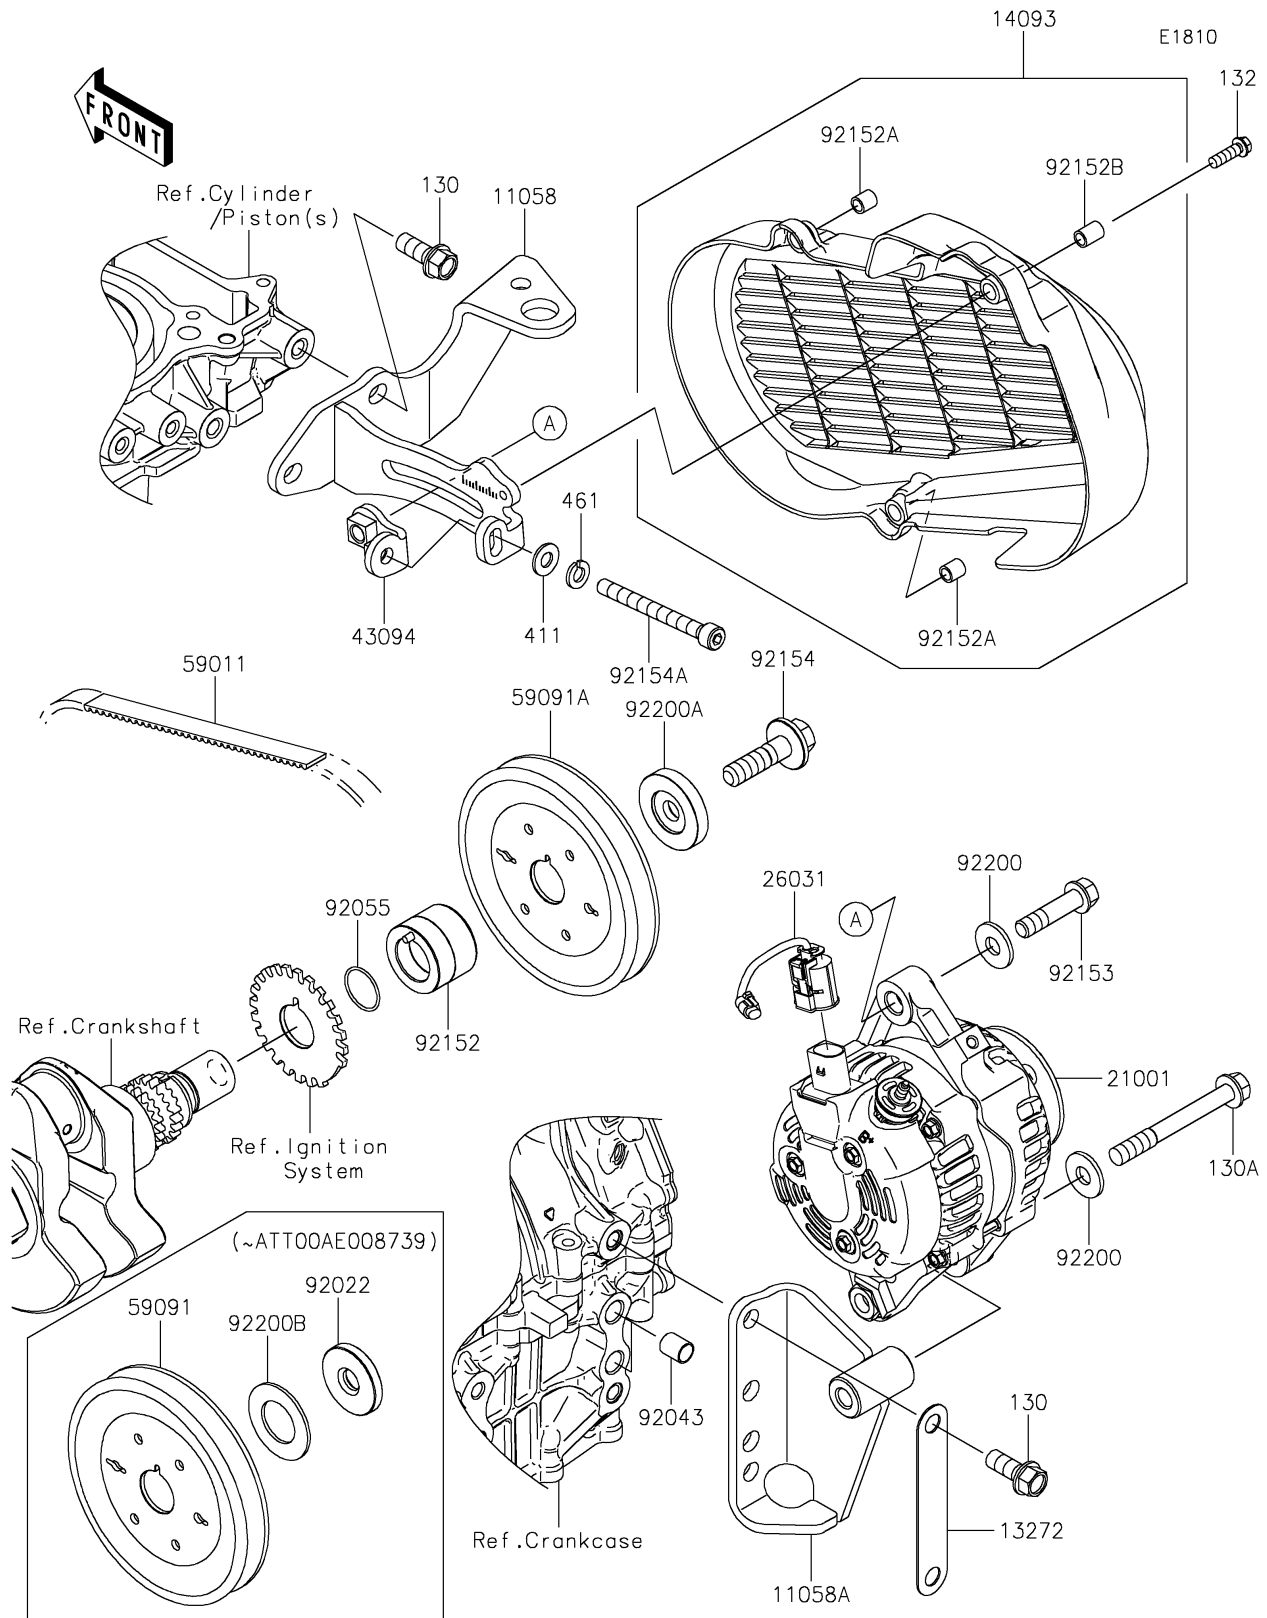

2026 MULE PRO-FXT™ 1000 LE CAMO

PARTS DIAGRAM

Generator

2026 MULE PRO-FXT™ 1000 LE CAMO

Kawasaki
Let the Good Times Roll®

PARTS LIST

Generator

ITEM NAME	PART NUMBER	QUANTITY
BRACKET,GENERATOR UPPER (Ref # 11058)	11058-0328	1
BRACKET,GENERATOR LOWER (Ref # 11058A)	11058-0329	1
PLATE,GENERATOR LOWER (Ref # 13272)	13272-4113	1
COVER,GENERATOR (Ref # 14093)	14093-1393	1
GENERATOR (Ref # 21001)	21001-0687	1
HARNESS,GENERATOR (Ref # 26031)	26031-4001	1
ADJUSTER,GENERATOR (Ref # 43094)	43094-0014	1
BELT (Ref # 59011)	59011-0059	1
PULLEY (Ref # 59091A)	59091-0019	1
PIN,10.1X12X14 (Ref # 92043)	92043-4009	2
RING-O,21.5X1.5 (Ref # 92055)	92055-1293	1
COLLAR,PULLEY (Ref # 92152)	92152-2928	1
COLLAR (Ref # 92152A)	92152-2948	2
COLLAR (Ref # 92152B)	92152-2949	1
BOLT,FLANGED,10X42 (Ref # 92153)	92153-1957	1
BOLT-FLANGED,12X43 (Ref # 92154)	92154-7017	1
BOLT-SOCKET,8X80 (Ref # 92154A)	92154-7077	1
WASHER,11X26X2.6 (Ref # 92200)	92200-0352	2
WASHER (Ref # 92200A)	92200-2621	1
BOLT-FLANGED (Ref # 130)	130CA1025	4
BOLT-FLANGED,10X85 (Ref # 130A)	130CA1085	1
BOLT-FLANGED-SMALL,6X20 (Ref # 132)	132BA0620	3
WASHER-PLAIN,8MM (Ref # 411)	411AA0800	1
WASHER-SPRING,8MM (Ref # 461)	461DA0800	1