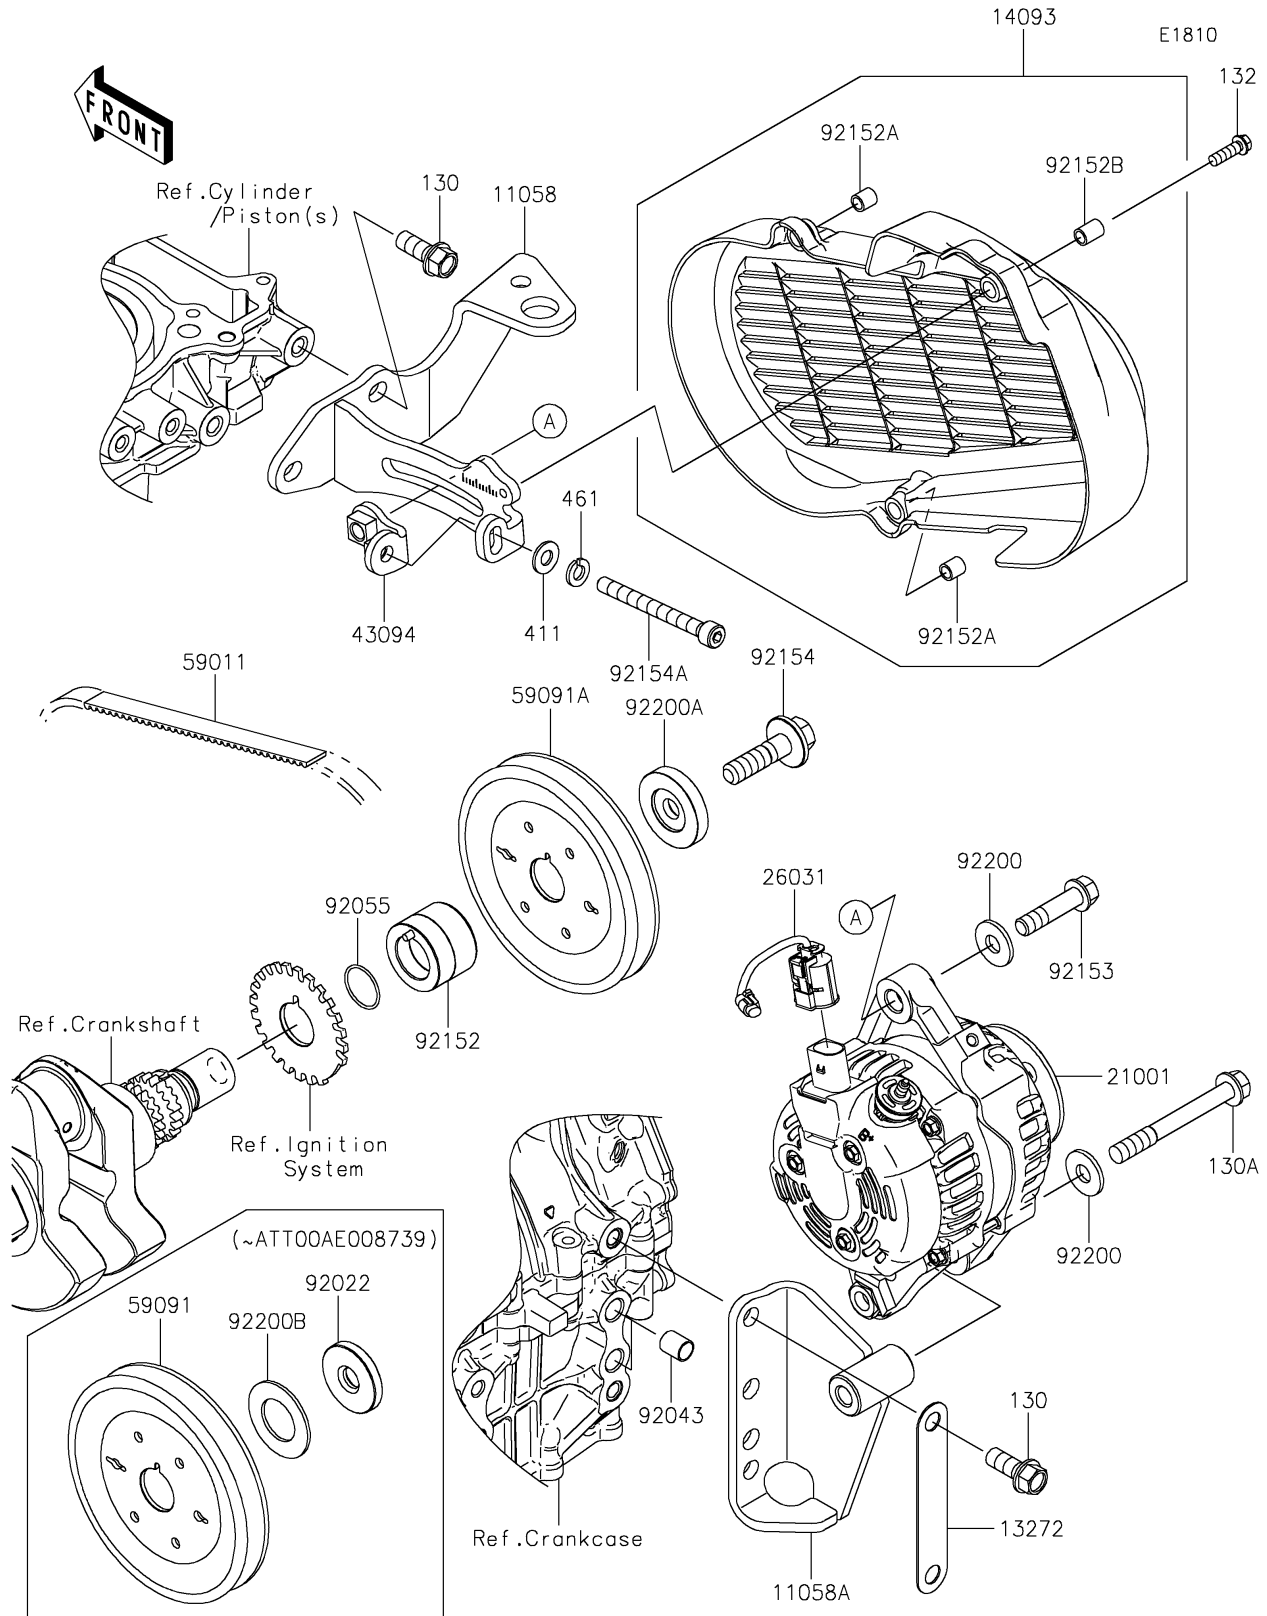

2025 MULE PRO-FXR 1000

PARTS DIAGRAM

Generator

2025 MULE PRO-FXR 1000

PARTS LIST

Generator

ITEM NAME	PART NUMBER	QUANTITY
BRACKET,GENERATOR UPPER (Ref # 11058)	11058-0328	1
BRACKET,GENERATOR LOWER (Ref # 11058A)	11058-0329	1
PLATE,GENERATOR LOWER (Ref # 13272)	13272-4113	1
COVER,GENERATOR (Ref # 14093)	14093-1393	1
GENERATOR (Ref # 21001)	21001-0687	1
HARNESS,GENERATOR (Ref # 26031)	26031-4001	1
ADJUSTER,GENERATOR (Ref # 43094)	43094-0014	1
BELT (Ref # 59011)	59011-0059	1
PULLEY (Ref # 59091)	59091-0018	1
PULLEY (Ref # 59091A)	59091-0019	1
WASHER,12X40X6 (Ref # 92022)	92022-1904	1
PIN,10.1X12X14 (Ref # 92043)	92043-4009	2
RING-O,21.5X1.5 (Ref # 92055)	92055-1293	1
COLLAR,PULLEY (Ref # 92152)	92152-2928	1
COLLAR (Ref # 92152A)	92152-2948	2
COLLAR (Ref # 92152B)	92152-2949	1
BOLT,FLANGED,10X42 (Ref # 92153)	92153-1957	1
BOLT-FLANGED,12X43 (Ref # 92154)	92154-7017	1
BOLT-SOCKET,8X80 (Ref # 92154A)	92154-7077	1
WASHER,11X26X2.6 (Ref # 92200)	92200-0352	2
WASHER (Ref # 92200A)	92200-2621	1
WASHER (Ref # 92200B)	92200-2633	1
BOLT-FLANGED (Ref # 130)	130CA1025	4
BOLT-FLANGED,10X85 (Ref # 130A)	130CA1085	1
BOLT-FLANGED-SMALL,6X20 (Ref # 132)	132BA0620	3
WASHER-PLAIN,8MM (Ref # 411)	411AA0800	1
WASHER-SPRING,8MM (Ref # 461)	461DA0800	1